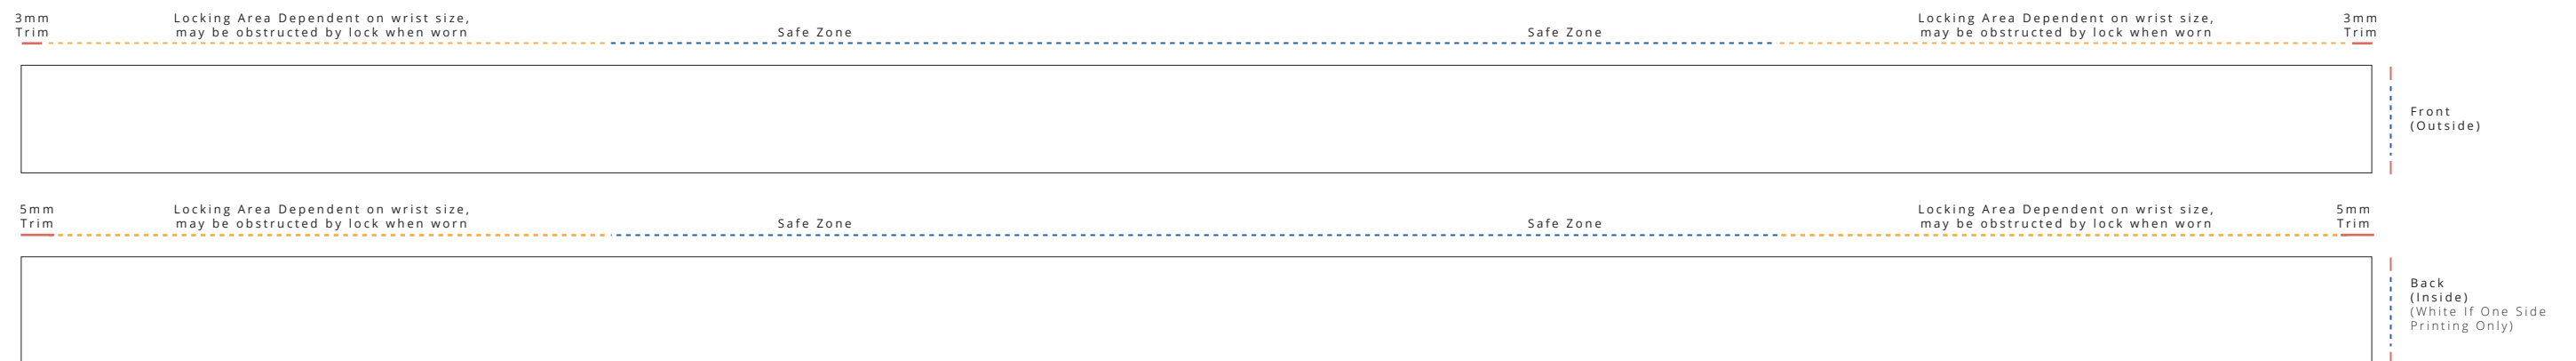

Fabric Wristband

Full Color Print
16x350mm [5/8x13.75"]

Template Key

- = Cut Line (16x350mm)
- ⋯ = Safe Zone (12x173mm)
- - - = Locking Areas (16x83mm)
- = Design Will Not Be Visible

Wristband Print

- One Side
 - Both Sides
- OOO

Band Base Color

Lock Options

- Secure Barrel Lock
- Secure Side Load Barrel Lock
- Secure Flat Lock
- Secure Bamboo Barrel Lock
- Adjustable Slim Slider
- Adjustable Round Bead

Please Note

By submitting your approval of the order & artwork, you are accountable & agree all the details on the order & artwork are accurate to your requests. Once we receive your mandatory email approval, production will begin. If you make any changes to the order after your approval, you will be financially responsible for what has been produced & timelines may be affected. Due to differing screen resolutions, the colors in the template are a guide. The Pantones denoted in the artwork will be used for matching, but the colors of the final product may have a max variance of 5-10%. Be aware that small text or details may infill when products are produced.