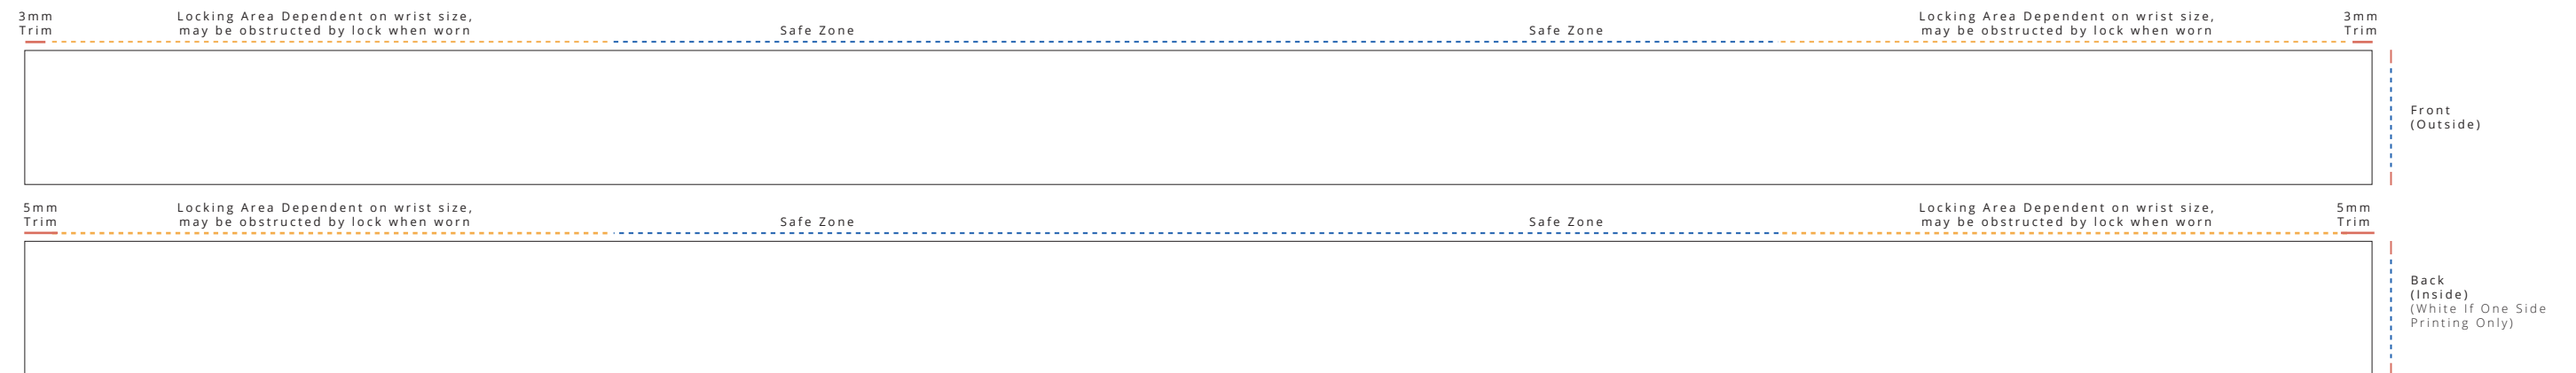

# Fabric Wristband

Full Color Print  
20x350mm [3/4x13.75"]

## Template Key

- = Cut Line (20x350mm)
- ⋯ = Safe Zone (16x173mm)
- - - = Locking Areas (20x83mm)
- = Design Will Not Be Visible

### Wristband Print

- One Side
  - Both Sides
- OOO

Band Base Color