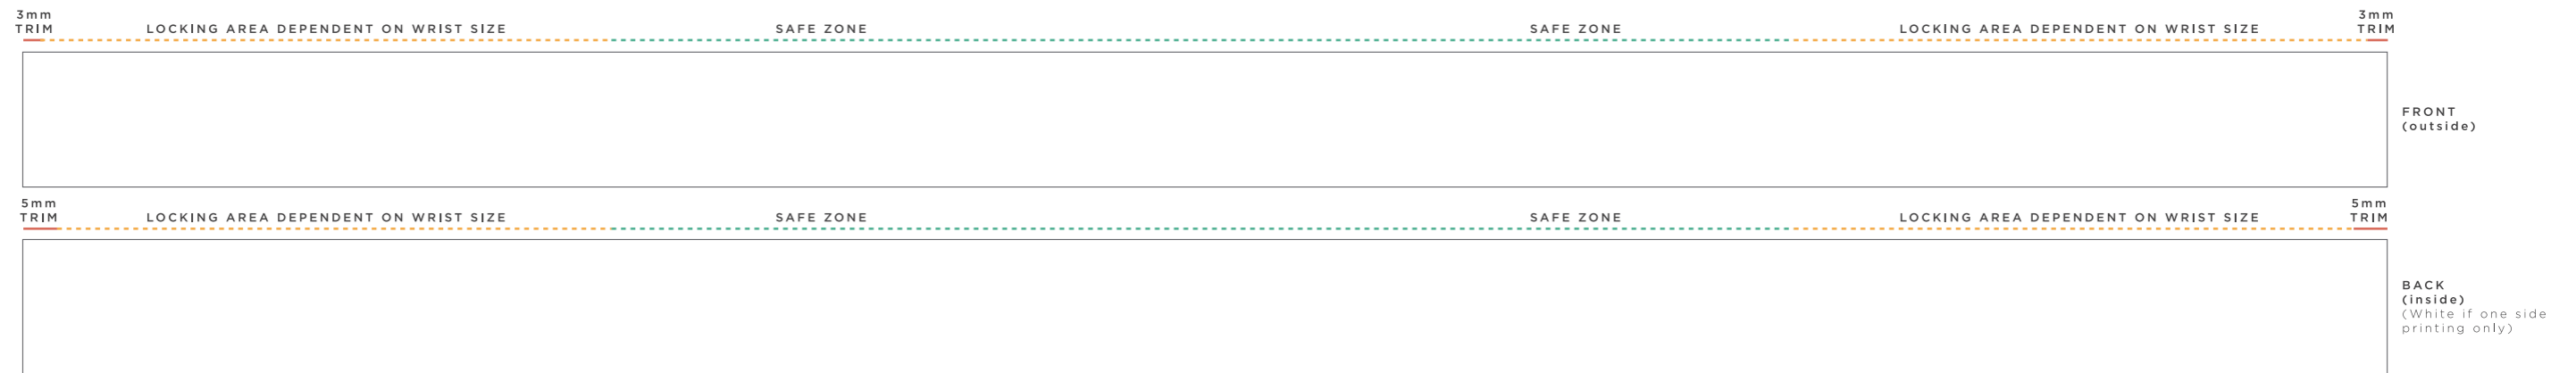

ADJUSTABLE FABRIC WRISTBAND

20x350mm

By submitting your approval of the order & artwork, you are accountable & agree all the details on the order & artwork are accurate to your requests. Once we receive your mandatory email approval, production will begin. If you make any changes to the order after your approval, you will be financially responsible for what has been produced & timelines may be affected. Due to differing screen resolutions, the colors in the template are a guide. The Pantones denoted in the artwork will be used for matching, but the colors of the final product may have a max variance of 5-10%.

1
FULL COLOR PRINT
(2 side print as standard)

2
LOCK OPTION
(Black lock as standard)

ONE SIDE
 TWO SIDE

ADJUSTABLE SLIM SLIDER
 ADJUSTABLE ROUND BEAD

000 BAND BASE COLOR

Black LOCK COLOR