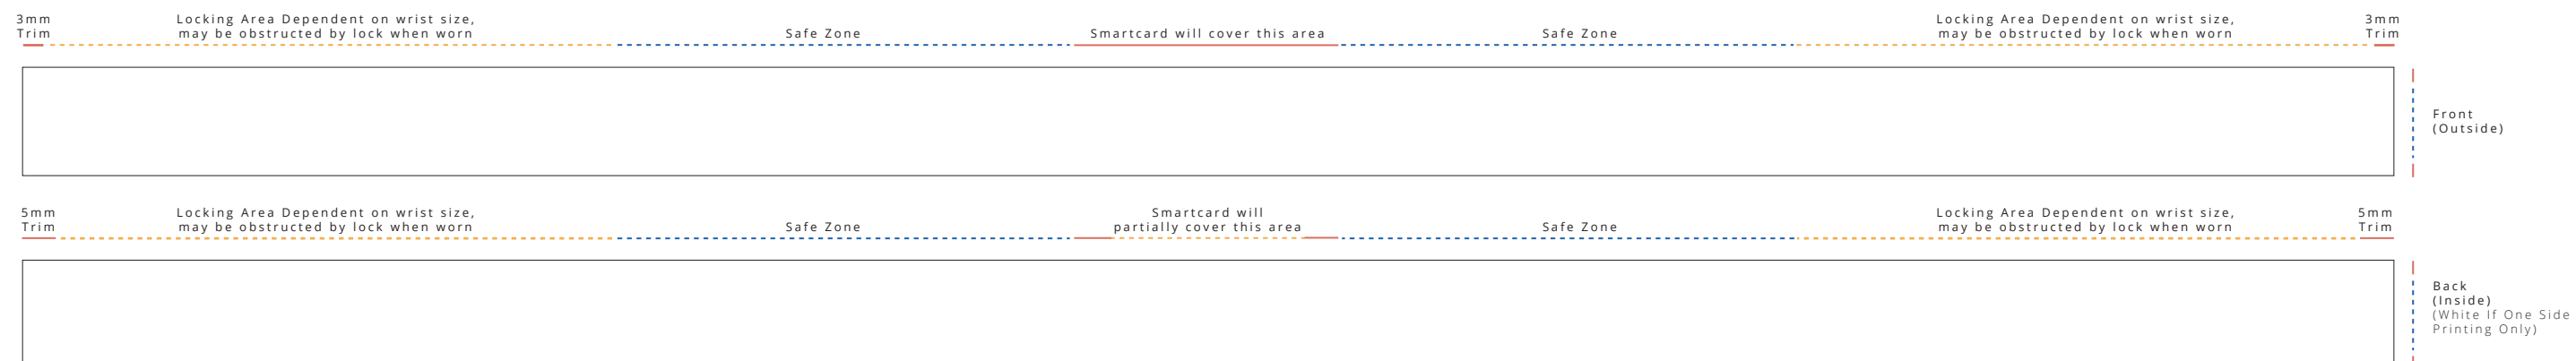

Smartcard Fabric Wristband

Full Color Print
16x350mm [5/8x13.75"]

Template Key

- = Cut Line (16x350mm)
- - - - = Safe Zones (12x66mm)
- . - . = Locking Areas (12x83mm)
- = Design Will Not Be Visible

Smartcard Finish

- Hard PVC Gloss
 - Hard PVC Matte
- OOO
- Smartcard Base Color

Wristband Print

- One Side
 - Both Sides
- OOO
- Band Base Color

Lock Options

- Secure Barrel Lock
- Secure Side Load Barrel Lock
- Adjustable Slim Slider
- Adjustable Round Bead