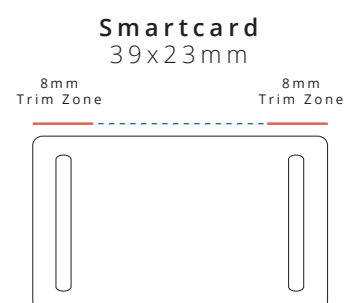

Smartcard Fabric Wristband

Full Color Print
16x350mm [5/8x13.75"]

Template Key

- = Cut Line (16x350mm)
- - - - = Safe Zones (12x66mm)
- . - . = Locking Areas (12x83mm)
- = Design Will Not Be Visible

Smartcard Finish

- Hard PVC Gloss
 - Hard PVC Matte
- OOO
- Smartcard Base Color

Wristband Print

- One Side
 - Both Sides
- OOO
- Band Base Color

Lock Options

- Secure Barrel Lock
- Secure Side Load Barrel Lock
- Adjustable Slim Slider
- Adjustable Round Bead