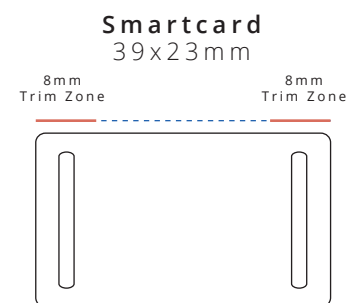

# Smartcard Fabric Wristband

Full Color Print  
20x350mm [3/4x13.75"]

## Template Key

- = Cut Line (20x350mm)
- ⋯ = Safe Zones (16x66mm)
- - - = Locking Areas (16x83mm)
- = Design Will Not Be Visible