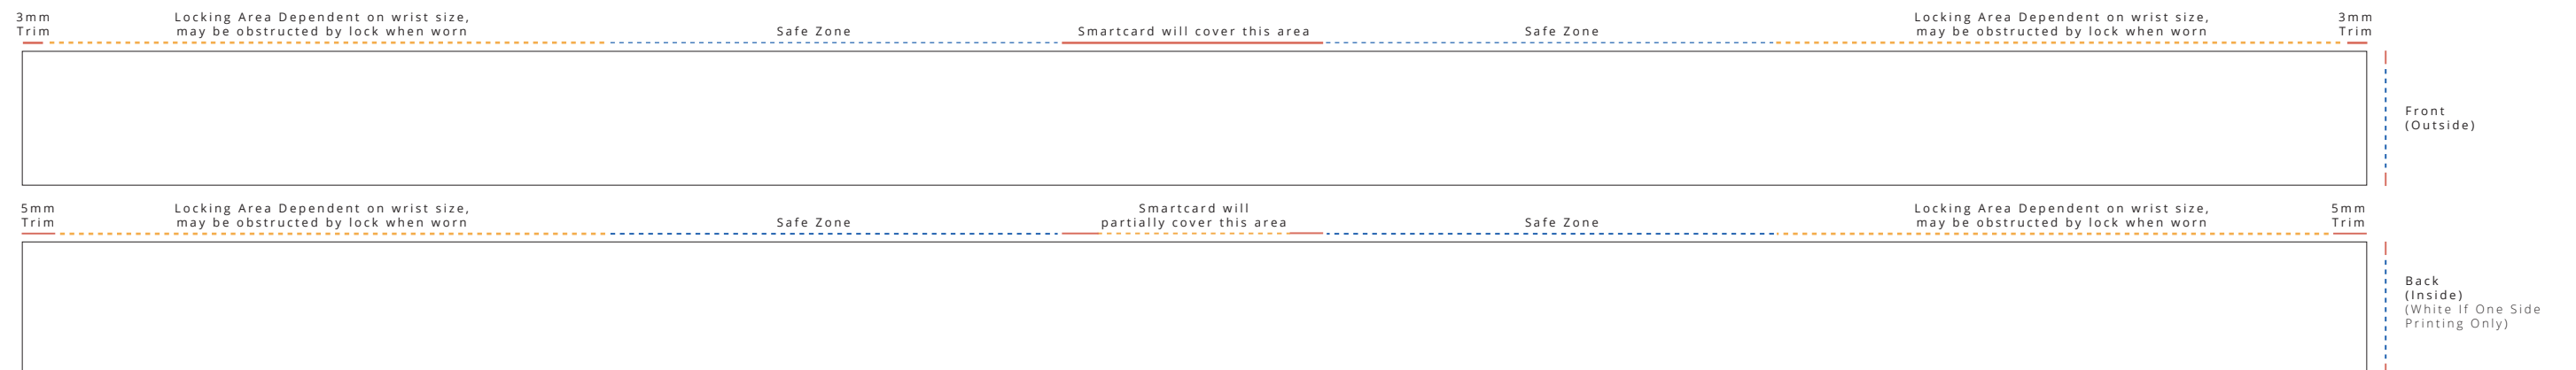

# Smartcard Fabric Wristband

Full Color Print  
20x350mm [3/4x13.75"]

## Template Key

- = Cut Line (20x350mm)
- ⋯ = Safe Zones (16x66mm)
- - - = Locking Areas (16x83mm)
- = Design Will Not Be Visible

### Lock Options

- Secure Barrel Lock
- Secure Side Load Barrel Lock
- Adjustable Slim Slider
- Adjustable Round Bead