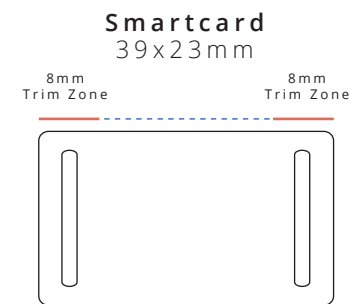

Smartcard Fabric Wristband

Woven

16x350mm [5/8x13.75"]

Template Key

- = Cut Line (16x350mm)
- ⋯ = Safe Zones (12x66mm)
- - - = Locking Areas (12x83mm)
- = Design Will Not Be Visible

Smartcard Finish

- Hard PVC Gloss
 - Hard PVC Matte
- 000
- Smartcard Base Color

Woven Wristband Colors

- 000 000 000 000 000 000 000 000
- Base Color
- (Up to 8 Spot Colors)

Lock Options

- Secure Barrel Lock
- Secure Side Load Barrel Lock
- Adjustable Slim Slider
- Adjustable Round Bead