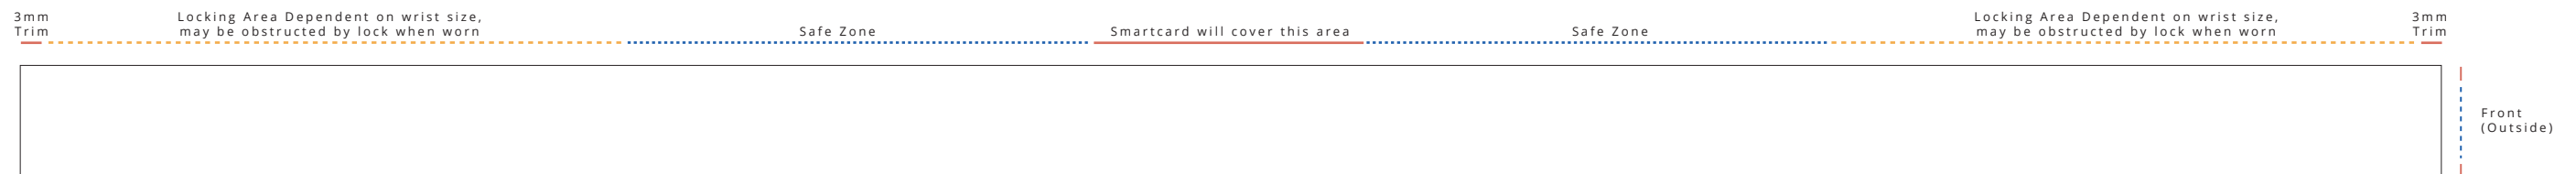

Smartcard Fabric Wristband

Woven

16x350mm [5/8x13.75"]

Template Key

- = Cut Line (16x350mm)
- ⋯ = Safe Zones (12x66mm)
- - - = Locking Areas (12x83mm)
- = Design Will Not Be Visible

Smartcard Finish

- Hard PVC Gloss
 - Hard PVC Matte
- 000
- Smartcard Base Color

Woven Wristband Colors

- 000 000 000 000 000 000 000 000
- Base Color
- (Up to 8 Spot Colors)

Lock Options

- Secure Barrel Lock
- Secure Side Load Barrel Lock
- Adjustable Slim Slider
- Adjustable Round Bead