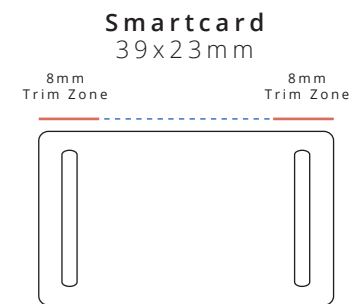

Smartcard Fabric Wristband

Woven

20x350mm [3/4x13.75"]

Template Key

- = Cut Line (20x350mm)
- ⋯ = Safe Zones (16x66mm)
- - - = Locking Areas (16x83mm)
- = Design Will Not Be Visible

Smartcard Finish

- Hard PVC Gloss
 - Hard PVC Matte
- Smartcard Base Color

Woven Wristband Colors

Lock Options

- Secure Barrel Lock
- Secure Side Load Barrel Lock
- Adjustable Slim Slider
- Adjustable Round Bead

Please Note

By submitting your approval of the order & artwork, you are accountable & agree all the details on the order & artwork are accurate to your requests. Once we receive your mandatory email approval, production will begin. If you make any changes to the order after your approval, you will be financially responsible for what has been produced & timelines may be affected. Due to differing screen resolutions, the colors in the template are a guide. The Pantones denoted in the artwork will be used for matching, but the colors of the final product may have a max variance of 5-10%. Be aware that small text or details may infill when products are produced.