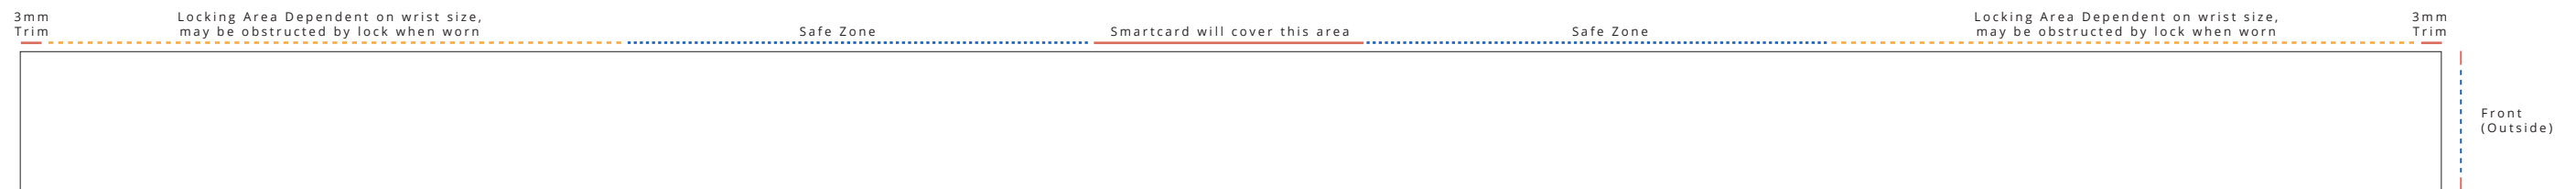

Smartcard Fabric Wristband

Woven

20x350mm [3/4x13.75"]

Template Key

- = Cut Line (20x350mm)
- ⋯ = Safe Zones (16x66mm)
- - - = Locking Areas (16x83mm)
- = Design Will Not Be Visible

Smartcard Finish

- Hard PVC Gloss
 - Hard PVC Matte
- Smartcard Base Color

Woven Wristband Colors

Lock Options

- Secure Barrel Lock
- Secure Side Load Barrel Lock
- Adjustable Slim Slider
- Adjustable Round Bead

Please Note

By submitting your approval of the order & artwork, you are accountable & agree all the details on the order & artwork are accurate to your requests. Once we receive your mandatory email approval, production will begin. If you make any changes to the order after your approval, you will be financially responsible for what has been produced & timelines may be affected. Due to differing screen resolutions, the colors in the template are a guide. The Pantones denoted in the artwork will be used for matching, but the colors of the final product may have a max variance of 5-10%. Be aware that small text or details may infill when products are produced.