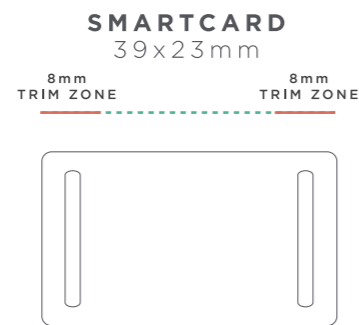

# RFID ELASTIC WRISTBAND

## SMARTCARD 20x180mm 65mmØ (Standard)

By submitting your approval of the order & artwork, you are accountable & agree all the details on the order & artwork are accurate to your requests. Once we receive your mandatory email approval, production will begin. If you make any changes to the order after your approval, you will be financially responsible for what has been produced & timelines may be affected. Due to differing screen resolutions, the colors in the template are a guide. The Pantones denoted in the artwork will be used for matching, but the colors of the final product may have a max variance of 5-10%.