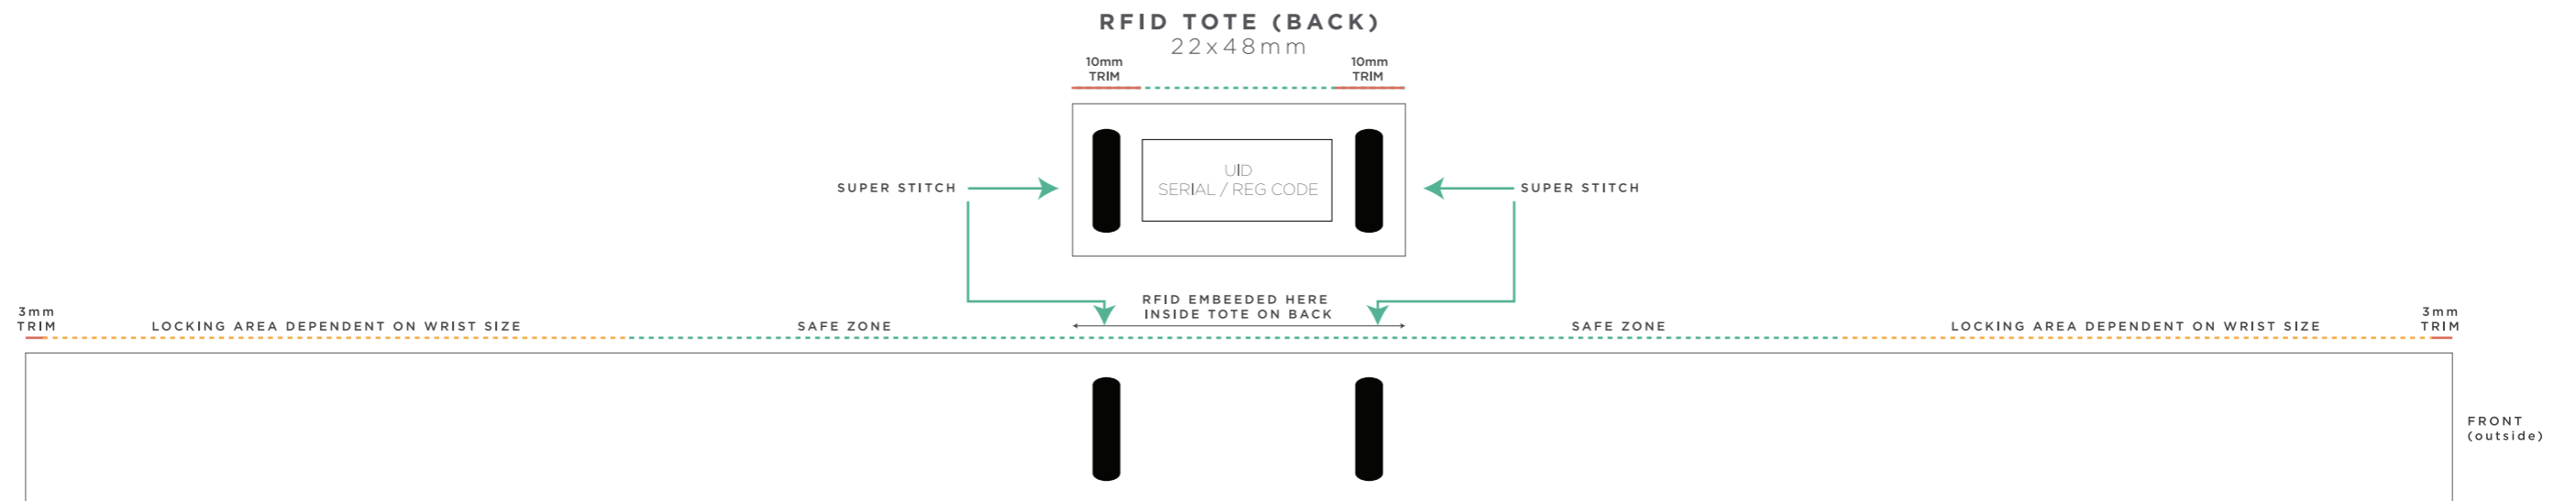

RFID SECURE FABRIC WRISTBAND

EMBEDDED 22x350mm

By submitting your approval of the order & artwork, you are accountable & agree all the details on the order & artwork are accurate to your requests. Once we receive your mandatory email approval, production will begin. If you make any changes to the order after your approval, you will be financially responsible for what has been produced & timelines may be affected. Due to differing screen resolutions, the colors in the template are a guide. The Pantones denoted in the artwork will be used for matching, but the colors of the final product may have a max variance of 5-10%.

1

RFID TOTE COLORS

(1 Spot color + black and white for UID box spot colors)

000
SUPER
STITCH
COLOR

000 White Black
POUCH UID BOX UID BOX
BASE OUTLINE
COLOR

2

WOVEN WRISTBAND COLORS

(Up to 8 spot colors)

000 000 000 000 000 000 000 000
BASE
COLOR

3

LOCK OPTION

(Black lock as standard)

BARREL LOCK V2

Black
LOCK
COLOR