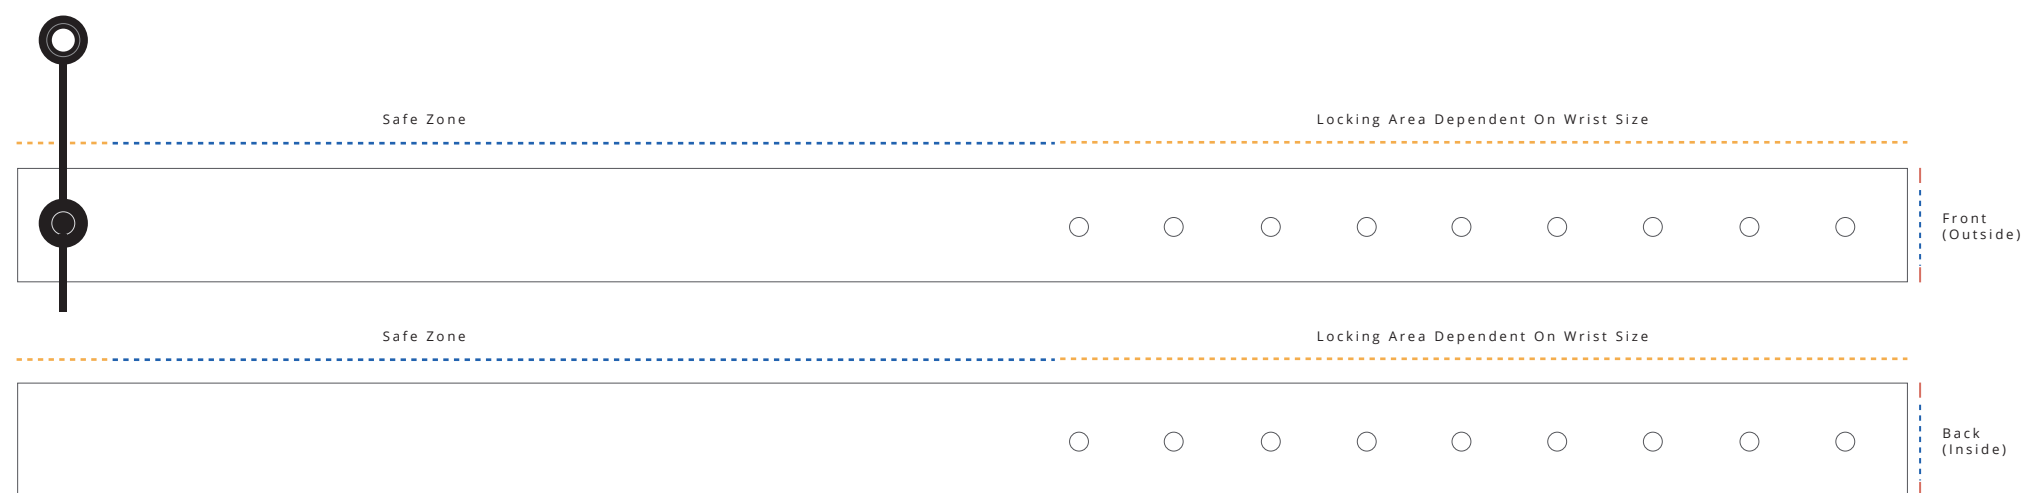

# Loop Lock Fabric Wristband

Full Color Print

15x250mm [5/8x9.8"] Adult

## Template Key

- = Cut Line (15x250mm)
- ⋯ = Safe Zone (12x125mm)
- - - = Locking Area

## Wristband Print

- One Side
  - Both Sides
- Band Base Color