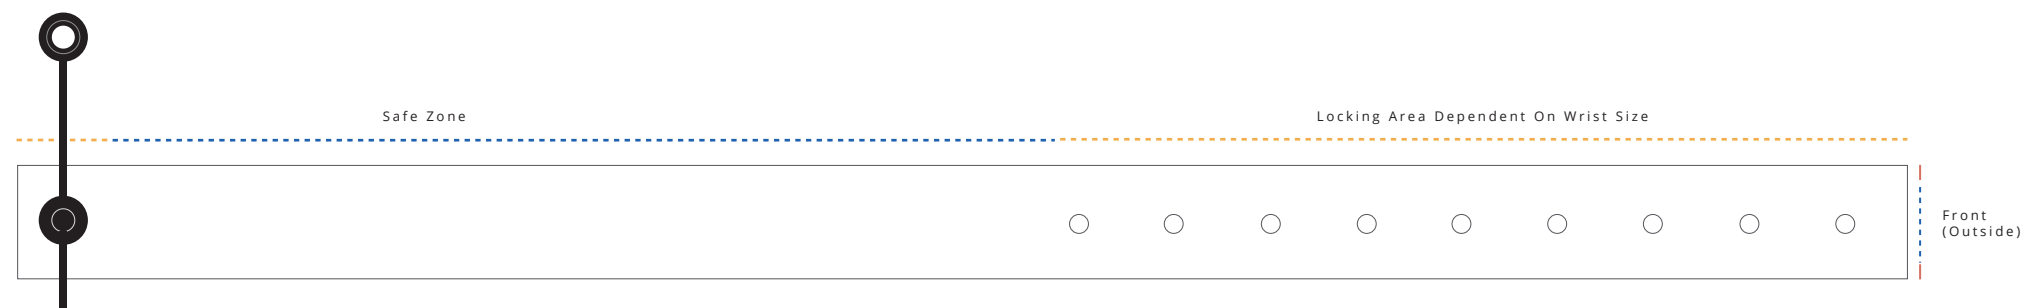

Loop Lock Fabric Wristband

Woven

15x250mm [5/8x9.8"] Adult

Template Key

- = Cut Line (15x250mm)
- ⋯ = Safe Zone (12x125mm)
- - - = Locking Area

Woven Wristband Colors

000	000	000	000	000	000	000	000

Base Color

(Up to 8 Spot Colors)

Please Note

By submitting your approval of the order & artwork, you are accountable & agree all the details on the order & artwork are accurate to your requests. Once we receive your mandatory email approval, production will begin. If you make any changes to the order after your approval, you will be financially responsible for what has been produced & timelines may be affected. Due to differing screen resolutions, the colors in the template are a guide. The Pantones denoted in the artwork will be used for matching, but the colors of the final product may have a max variance of 5-10%. Be aware that small text or details may infill when products are produced.