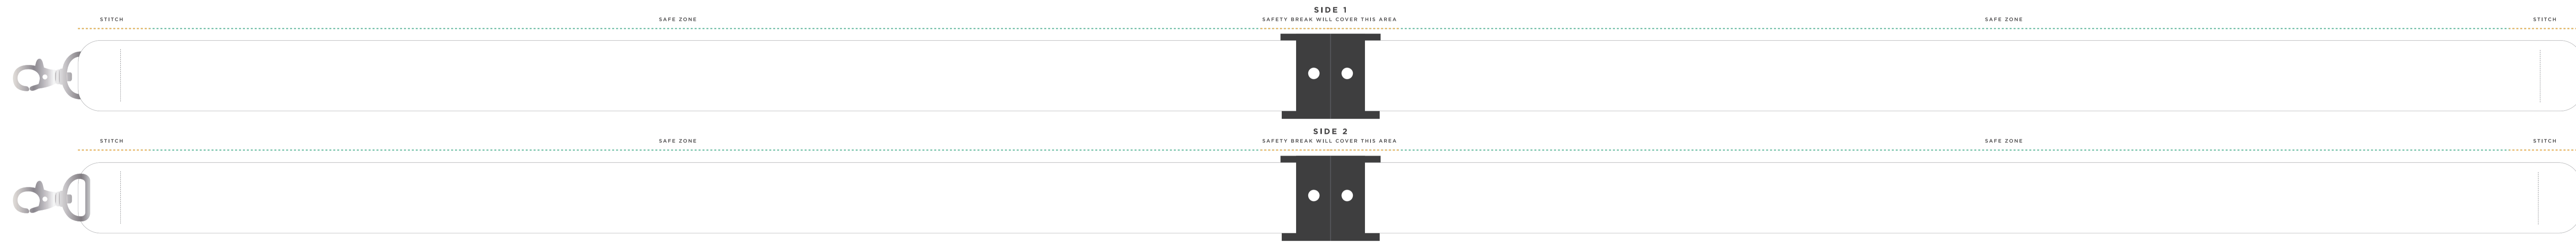

LANYARD

1x35.4in (25.4x900mm)

1 MATERIAL

- ☐ SCREEN PRINTED RIBBED MATERIAL
- ☒ FULL COLOR SMOOTH MATERIAL

2 PRINT
(2 side print as standard)

- ☐ ONE SIDE
- ☒ TWO SIDE

000 LANYARD BASE COLOR   000 PRINT COLOR

3 ATTACHMENTS
(Dog clip is standard)

- ☒ DOG CLIP
- ☐ TENSION CLIP
- ☐ CROC CLIP
- ☐ SPLIT RING
- ☐ LOBSTER CLIP
- ☐ DOUBLE DOG CLIP

COLOR

- ☒ SILVER PRINT COLOR
- ☐ GOLD PRINT COLOR
- ☐ BLACK PRINT COLOR

IMPORTANT SAFETY NOTICE