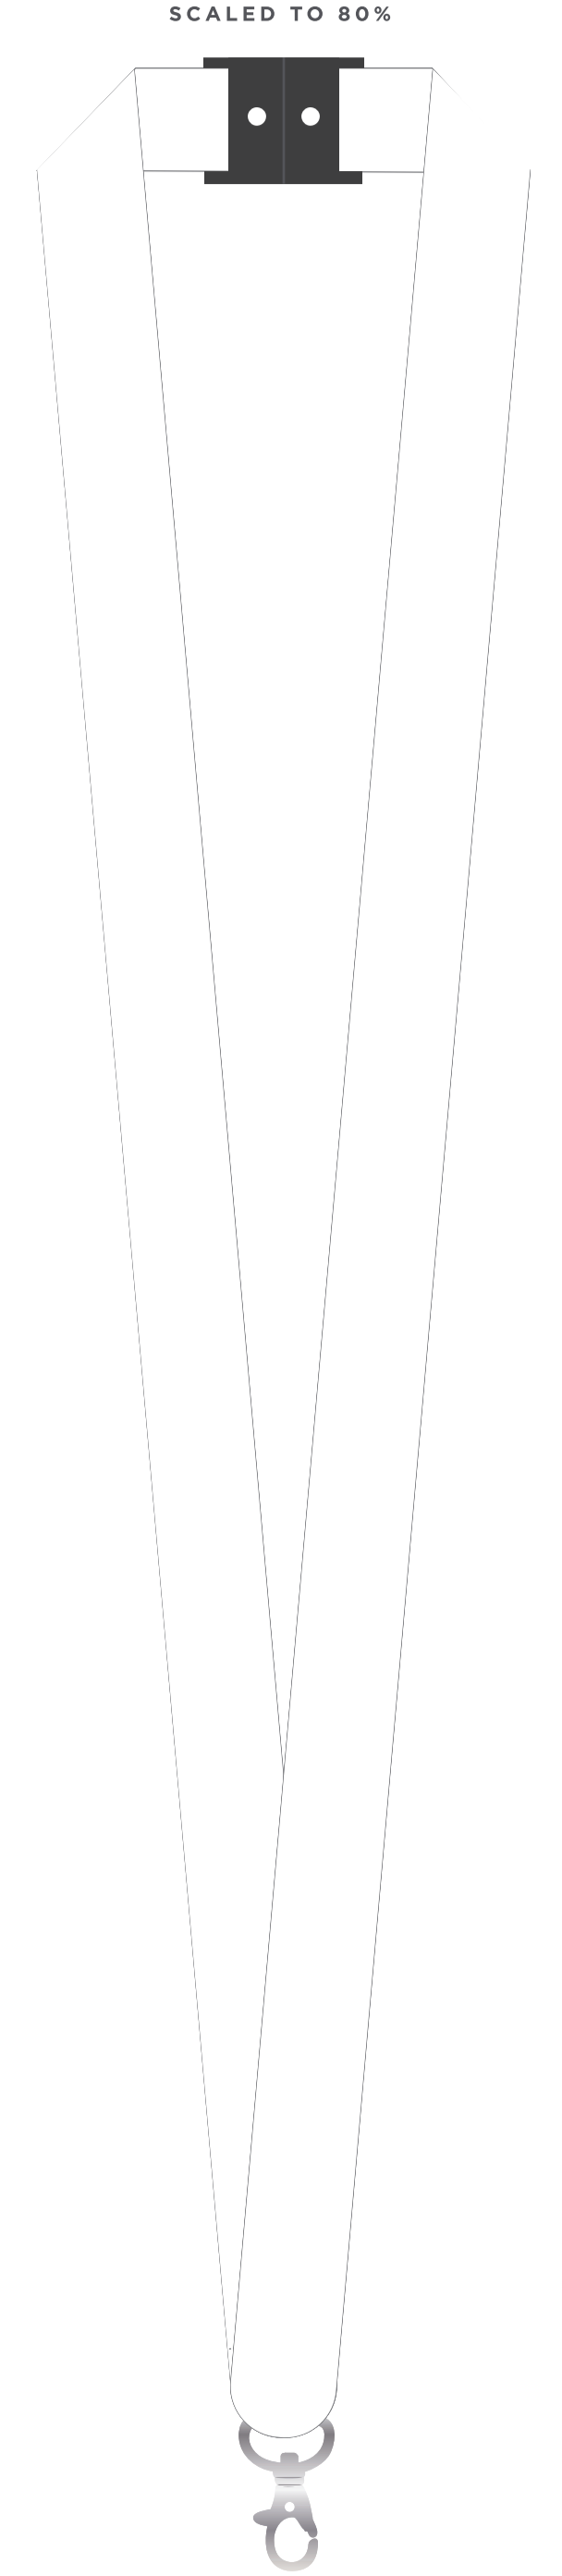

LANYARD

3/4x35.4in (19.05x900mm)

1 MATERIAL

- ☐ SCREEN PRINTED RIBBED MATERIAL
- ☒ FULL COLOR SMOOTH MATERIAL

2 PRINT
(2 side print as standard)

- ☐ ONE SIDE
- ☒ TWO SIDE

000 LANYARD BASE COLOR   000 PRINT COLOR

3 ATTACHMENTS
(Dog clip is standard)

- ☒ DOG CLIP
- ☐ TENSION CLIP
- ☐ CROC CLIP
- ☐ SPLIT RING
- ☐ LOBSTER CLIP
- ☐ DOUBLE DOG CLIP

COLOR

- ☒ SILVER PRINT COLOR
- ☐ GOLD PRINT COLOR
- ☐ BLACK PRINT COLOR

IMPORTANT SAFETY NOTICE