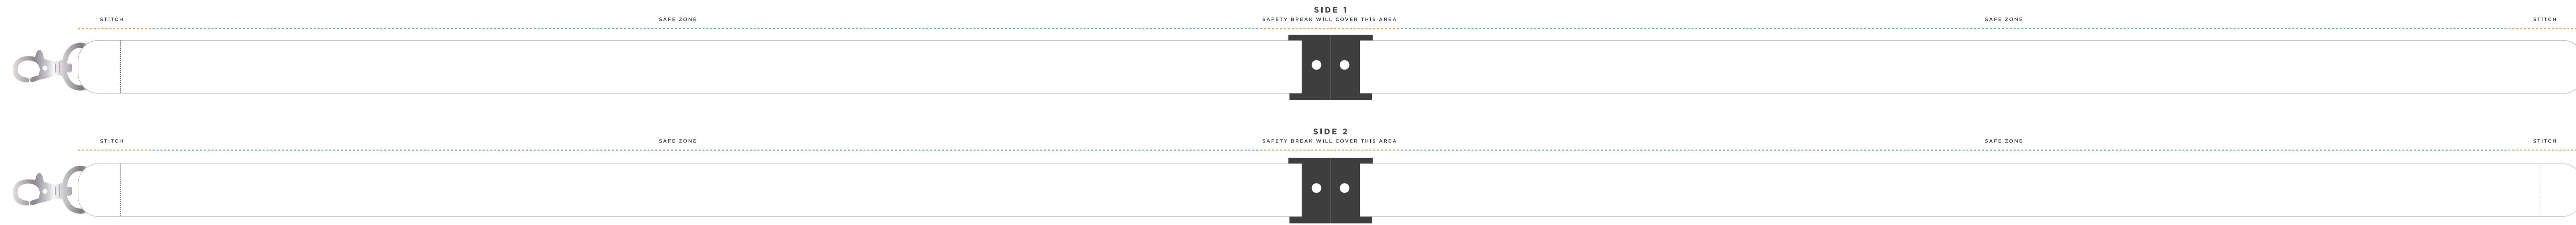

LANYARD

3/4x35.4in (19.05x900mm)

1 MATERIAL

- ☐ SCREEN PRINTED RIBBED MATERIAL
- ☒ FULL COLOR SMOOTH MATERIAL

2 PRINT
(2 side print as standard)

- ☐ ONE SIDE
- ☒ TWO SIDE

000 LANYARD BASE COLOR   000 PRINT COLOR

3 ATTACHMENTS
(Dog clip is standard)

- ☒ DOG CLIP
- ☐ TENSION CLIP
- ☐ CROC CLIP
- ☐ SPLIT RING
- ☐ LOBSTER CLIP
- ☐ DOUBLE DOG CLIP

COLOR

- ☒ SILVER PRINT COLOR
- ☐ GOLD PRINT COLOR
- ☐ BLACK PRINT COLOR

IMPORTANT SAFETY NOTICE