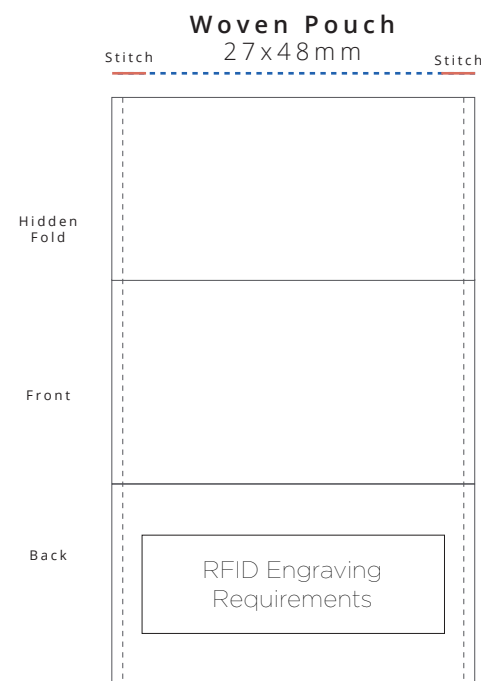

RFID Elastic XBand

Woven Pouch on Full Color Print Band
25x145mm [1x5.75"] Child

Template Key

- = Cut Line (20x145mm)
- - - - = Safe Zone (20x96mm)
- = Design Will Not Be Visible

Woven Pouch Colors

Wristband Print