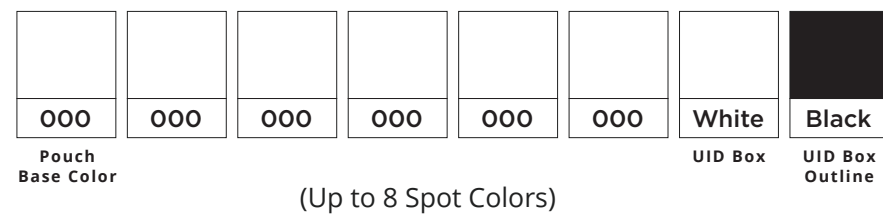

RFID Elastic XBand

Woven Pouch on Full Color Print Band
25x145mm [1x5.75"] Child

Template Key

- = Cut Line (20x145mm)
- - - - = Safe Zone (20x96mm)
- = Design Will Not Be Visible

Woven Pouch Colors

Wristband Print