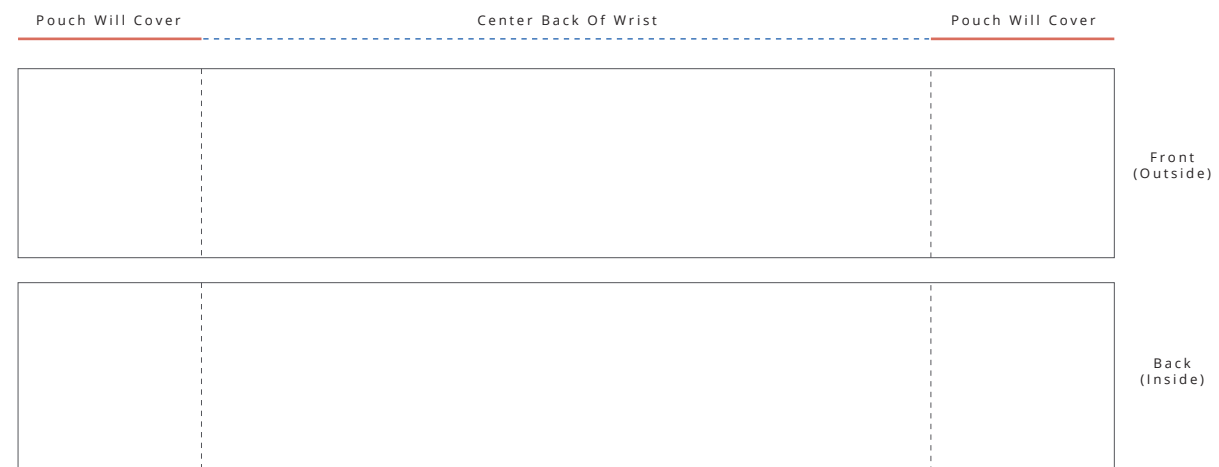

RFID Elastic XBand

Woven Pouch on Full Color Print Band
25x145mm [1x5.75"] Child

Template Key

- = Cut Line (20x145mm)
- - - - = Safe Zone (20x96mm)
- = Design Will Not Be Visible

Woven Pouch Colors

Wristband Print