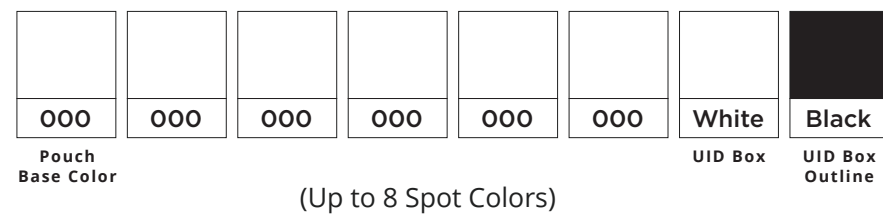

Woven Pouch Colors