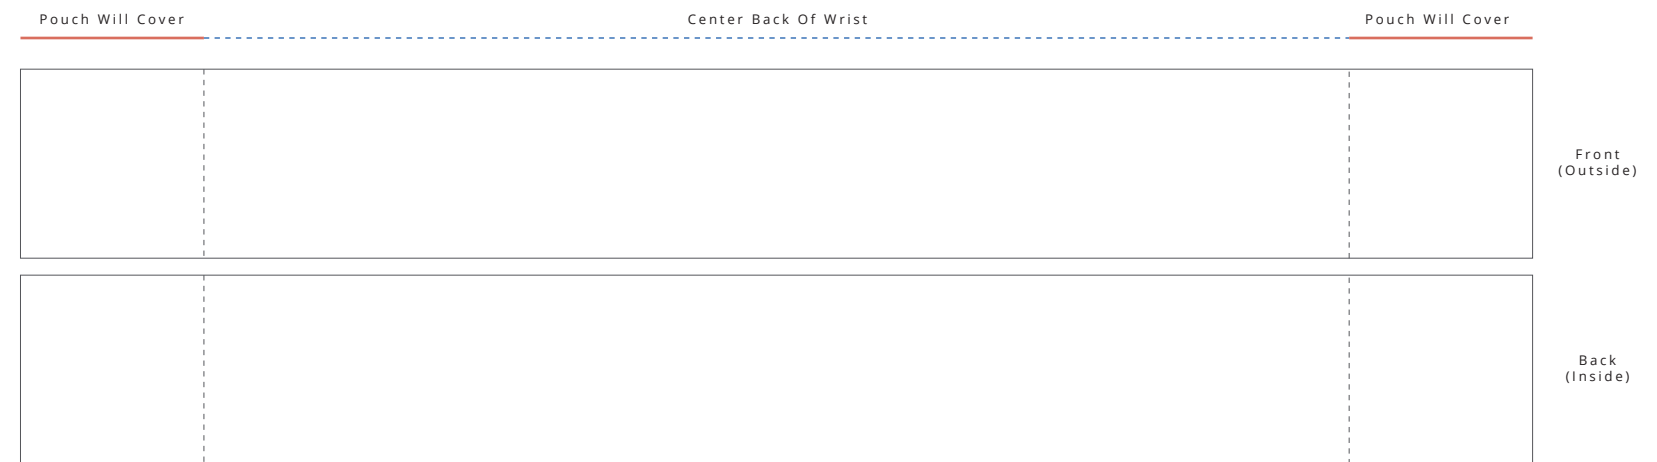

# RFID Elastic XBand

Woven Pouch on Full Color Print Band  
25x200mm [1x7.75"] Large

## Template Key

- = Cut Line (25x200mm)
- - - - = Safe Zone (25x150mm)
- = Design Will Not Be Visible

## Woven Pouch Colors