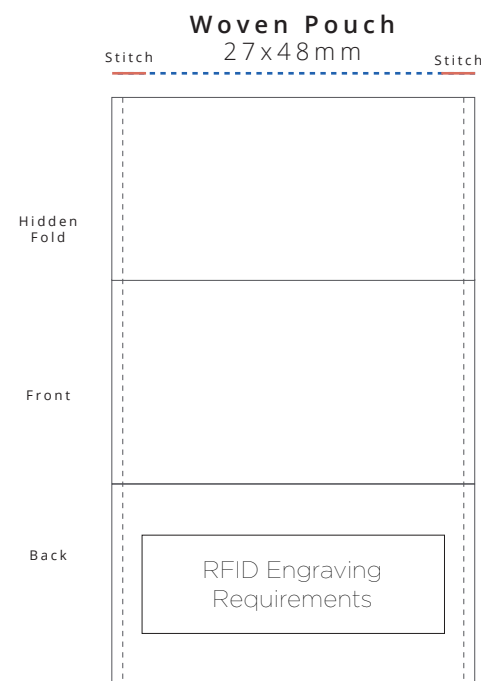

# RFID Elastic XBand

Woven Pouch on Full Color Print Band  
25x200mm [1x7.75"] Large

## Template Key

- = Cut Line (25x200mm)
- - - - = Safe Zone (25x150mm)
- = Design Will Not Be Visible