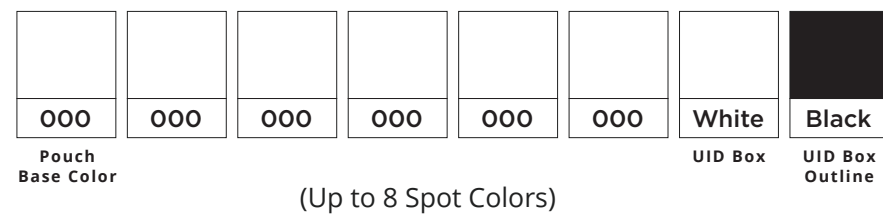

RFID Elastic XBand

Woven Pouch on Full Color Print Band
25x160mm [1x6.25"] Small

Template Key

- = Cut Line (25x160mm)
- - - - = Safe Zone (25x110mm)
- = Design Will Not Be Visible

Woven Pouch Colors

Wristband Print