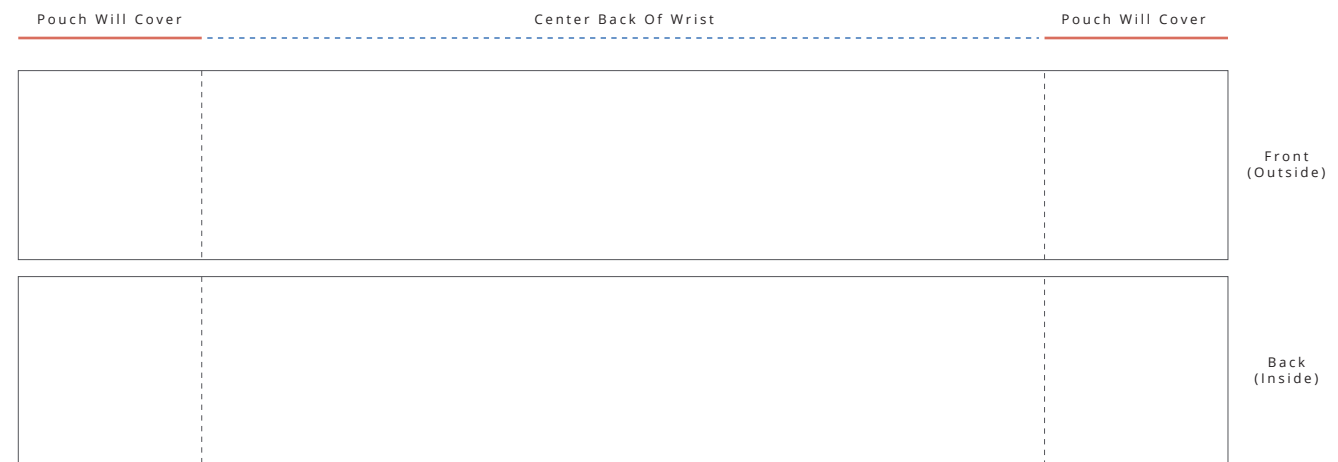

RFID Elastic XBand

Woven Pouch on Full Color Print Band
25x160mm [1x6.25"] Small

Template Key

- = Cut Line (25x160mm)
- - - - = Safe Zone (25x110mm)
- = Design Will Not Be Visible

Woven Pouch Colors

Wristband Print