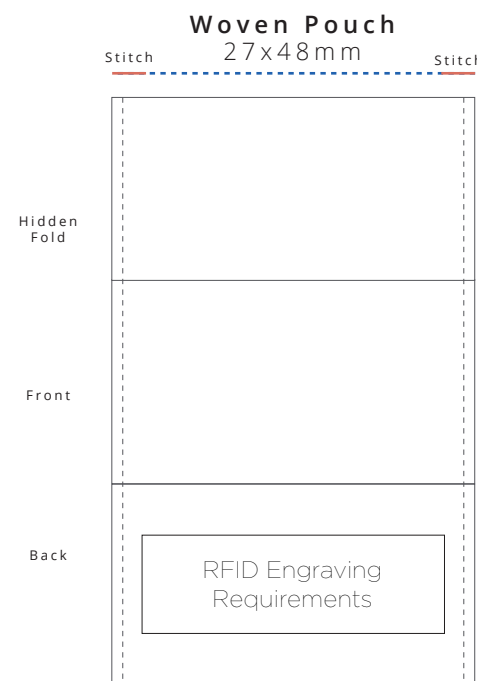

RFID Elastic XBand

Woven Pouch on Full Color Print Band
25x160mm [1x6.25"] Small

Template Key

- = Cut Line (25x160mm)
- - - - = Safe Zone (25x110mm)
- = Design Will Not Be Visible

Woven Pouch Colors

Wristband Print