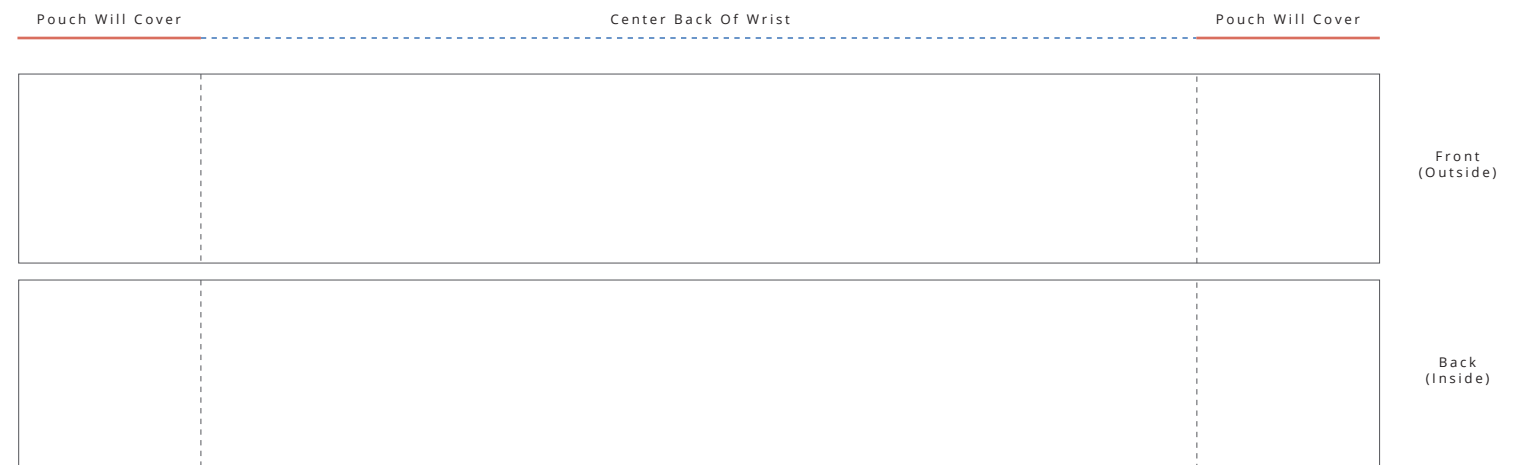

RFID Elastic XBand

Woven Pouch on Full Color Print Band
25x180mm [1x7"] Medium

Template Key

- = Cut Line (25x180mm)
- - - - = Safe Zone (25x130mm)
- = Design Will Not Be Visible

Woven Pouch Colors

Wristband Print