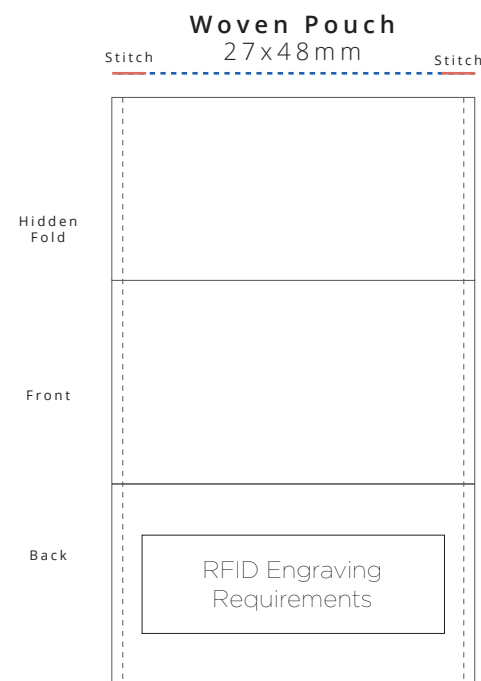

RFID Elastic XBand

Woven Pouch on Full Color Print Band
25x180mm [1x7"] Medium

Template Key

- = Cut Line (25x180mm)
- - - - = Safe Zone (25x130mm)
- = Design Will Not Be Visible

Woven Pouch Colors

Wristband Print