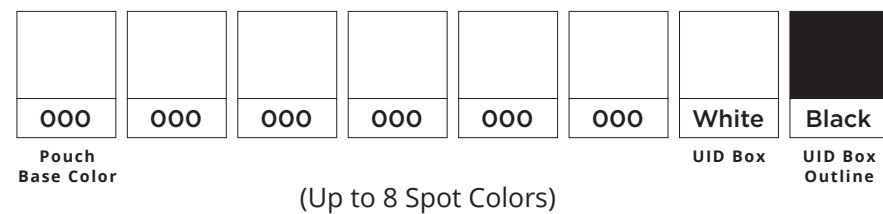

RFID Elastic XBand

Woven Pouch on Full Color Print Band
25x180mm [1x7"] Medium

Template Key

- = Cut Line (25x180mm)
- - - - = Safe Zone (25x130mm)
- = Design Will Not Be Visible

Woven Pouch Colors

Wristband Print