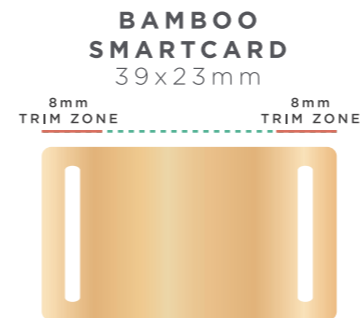

RFID PET SECURE FABRIC WRISTBAND

Bamboo Smartcard 15x350mm

By submitting your approval of the order & artwork, you are accountable & agree all the details on the order & artwork are accurate to your requests. Once we receive your mandatory email approval, production will begin. If you make any changes to the order after your approval, you will be financially responsible for what has been produced & timelines may be affected. Due to differing screen resolutions, the colors in the template are a guide. The Pantones denoted in the artwork will be used for matching, but the colors of the final product may have a max variance of 5-10%.

FINISH

(Natural is standard)

Natural SMARTCARD BASE COLOR

FULL COLOR PRINT

(2 side print as standard)

ONE SIDE

TWO SIDE

000 BAND BASE COLOR