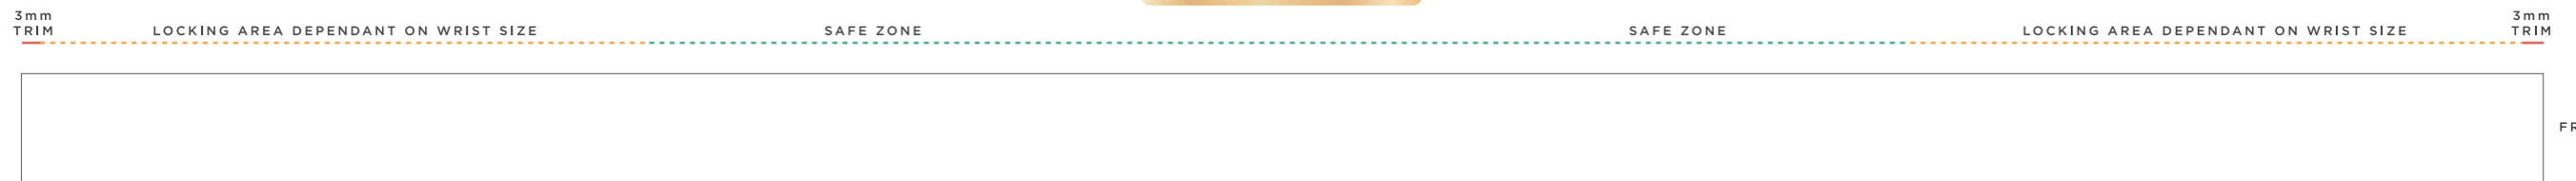

RFID PET SECURE FABRIC WRISTBAND

Bamboo Smartcard 15x350mm

By submitting your approval of the order & artwork, you are accountable & agree all the details on the order & artwork are accurate to your requests. Once we receive your mandatory email approval, production will begin. If you make any changes to the order after your approval, you will be financially responsible for what has been produced & timelines may be affected. Due to differing screen resolutions, the colors in the template are a guide. The Pantones denoted in the artwork will be used for matching, but the colors of the final product may have a max variance of 5-10%.

FINISH

(Natural is standard)

Natural SMARTCARD BASE COLOR

FULL COLOR PRINT

(2 side print as standard)

ONE SIDE

TWO SIDE

000 BAND BASE COLOR