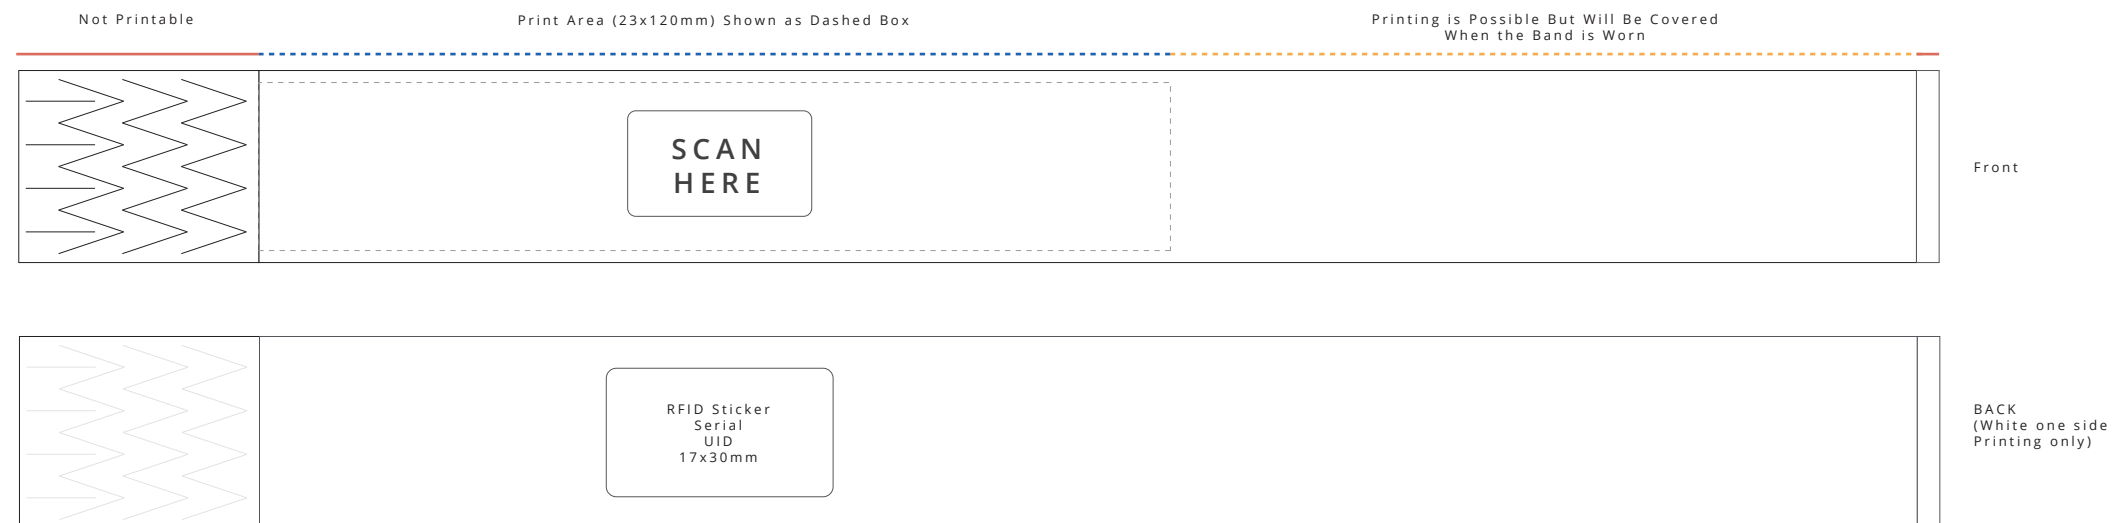

RFID Chroma Wristband

1 Inch Wide Full Color Print
1x9.8" [25.4x251mm]

Template Key

- = Total Product Cut Line (25.4x251mm)
- = Printable Area (25.4x219.25mm)
- ⋯ = Safe Zone (23x120mm)
- - - = Area Will Be Covered When Band is Worn (23x98.5mm)
- = Not Printable

Please Note

By submitting your approval of the order & artwork, you are accountable & agree all the details on the order & artwork are accurate to your requests. Once we receive your mandatory email approval, production will begin. If you make any changes to the order after your approval, you will be financially responsible for what has been produced & timelines may be affected. Due to differing screen resolutions, the colors in the template are a guide. The Pantones denoted in the artwork will be used for matching, but the colors of the final product may have a max variance of 5-10%. Be aware that small text or details may infill when products are produced.