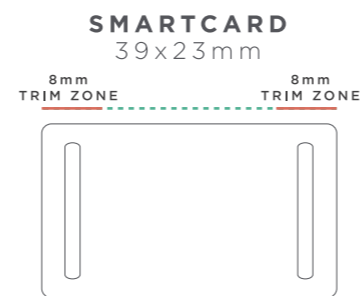

## SMARTCARD 16x350mm

By submitting your approval of the order & artwork, you are accountable & agree all the details on the order & artwork are accurate to your requests. Once we receive your mandatory email approval, production will begin. If you make any changes to the order after your approval, you will be financially responsible for what has been produced & timelines may be affected. Due to differing screen resolutions, the colors in the template are a guide. The Pantones denoted in the artwork will be used for matching, but the colors of the final product may have a max variance of 5-10%.