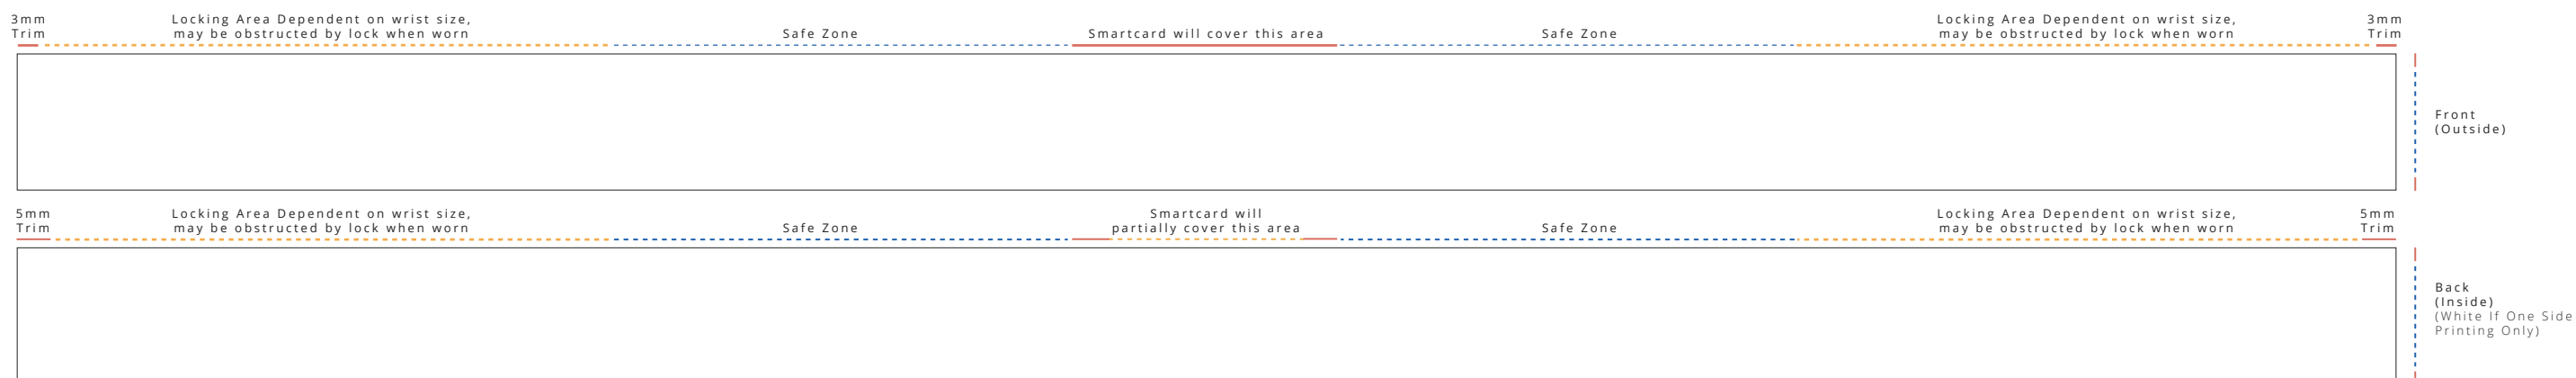

RFID Smartcard Fabric Wristband

Full Color Print
20x350mm [3/4x13.75"]

Template Key

- = Cut Line (20x350mm)
- - - = Safe Zones (16x66mm)
- - - = Locking Areas (16x83mm)
- = Design Will Not Be Visible

Smartcard Finish

- Hard PVC Gloss
 - Hard PVC Matte
- OOO
- Smartcard Base Color

Wristband Print

- One Side
 - Both Sides
- OOO
- Band Base Color

Lock Options

- Secure Barrel Lock
- Secure Side Load Barrel Lock
- Adjustable Slim Slider
- Adjustable Round Bead