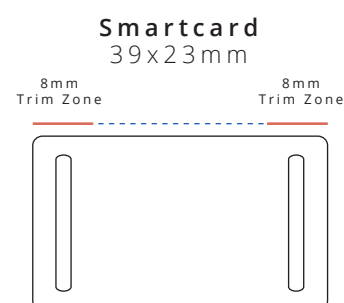

RFID Smartcard Fabric Wristband

Full Color Print
20x350mm [3/4x13.75"]

Template Key

- = Cut Line (20x350mm)
- - - = Safe Zones (16x66mm)
- - - = Locking Areas (16x83mm)
- = Design Will Not Be Visible

Smartcard Finish

- Hard PVC Gloss
 - Hard PVC Matte
- OOO
- Smartcard Base Color

Wristband Print

- One Side
 - Both Sides
- OOO
- Band Base Color

Lock Options

- Secure Barrel Lock
- Secure Side Load Barrel Lock
- Adjustable Slim Slider
- Adjustable Round Bead