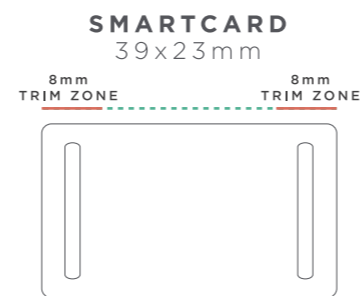

## SMARTCARD 20x350mm

By submitting your approval of the order & artwork, you are accountable & agree all the details on the order & artwork are accurate to your requests. Once we receive your mandatory email approval, production will begin. If you make any changes to the order after your approval, you will be financially responsible for what has been produced & timelines may be affected. Due to differing screen resolutions, the colors in the template are a guide. The Pantones denoted in the artwork will be used for matching, but the colors of the final product may have a max variance of 5-10%.