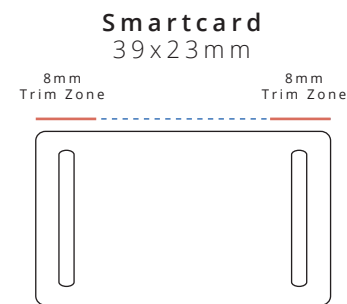

# RFID Smartcard Fabric Wristband

Woven

16x350mm [5/8x13.75"]

## Template Key

- = Cut Line (16x350mm)
- ⋯ = Safe Zones (12x66mm)
- - - = Locking Areas (12x83mm)
- = Design Will Not Be Visible