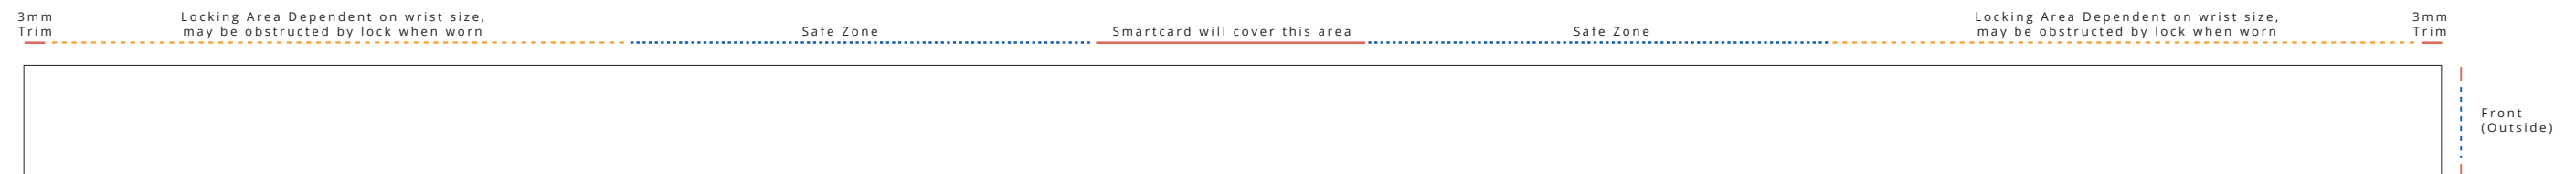

# RFID Smartcard Fabric Wristband

Woven

16x350mm [5/8x13.75"]

## Template Key

- = Cut Line (16x350mm)
- ⋯ = Safe Zones (12x66mm)
- - - = Locking Areas (12x83mm)
- = Design Will Not Be Visible

000

(Up to 8 Spot Colors)