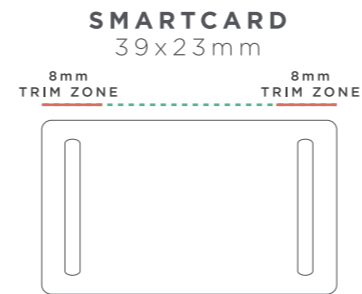

## SMARTCARD 16x350mm

By submitting your approval of the order & artwork, you are accountable & agree all the details on the order & artwork are accurate to your requests. Once we receive your mandatory email approval, production will begin. If you make any changes to the order after your approval, you will be financially responsible for what has been produced & timelines may be affected. Due to differing screen resolutions, the colors in the template are a guide. The Pantones denoted in the artwork will be used for matching, but the colors of the final product may have a max variance of 5-10%.

### WOVEN WRISTBAND COLORS

(Up to 8 spot colors)

3