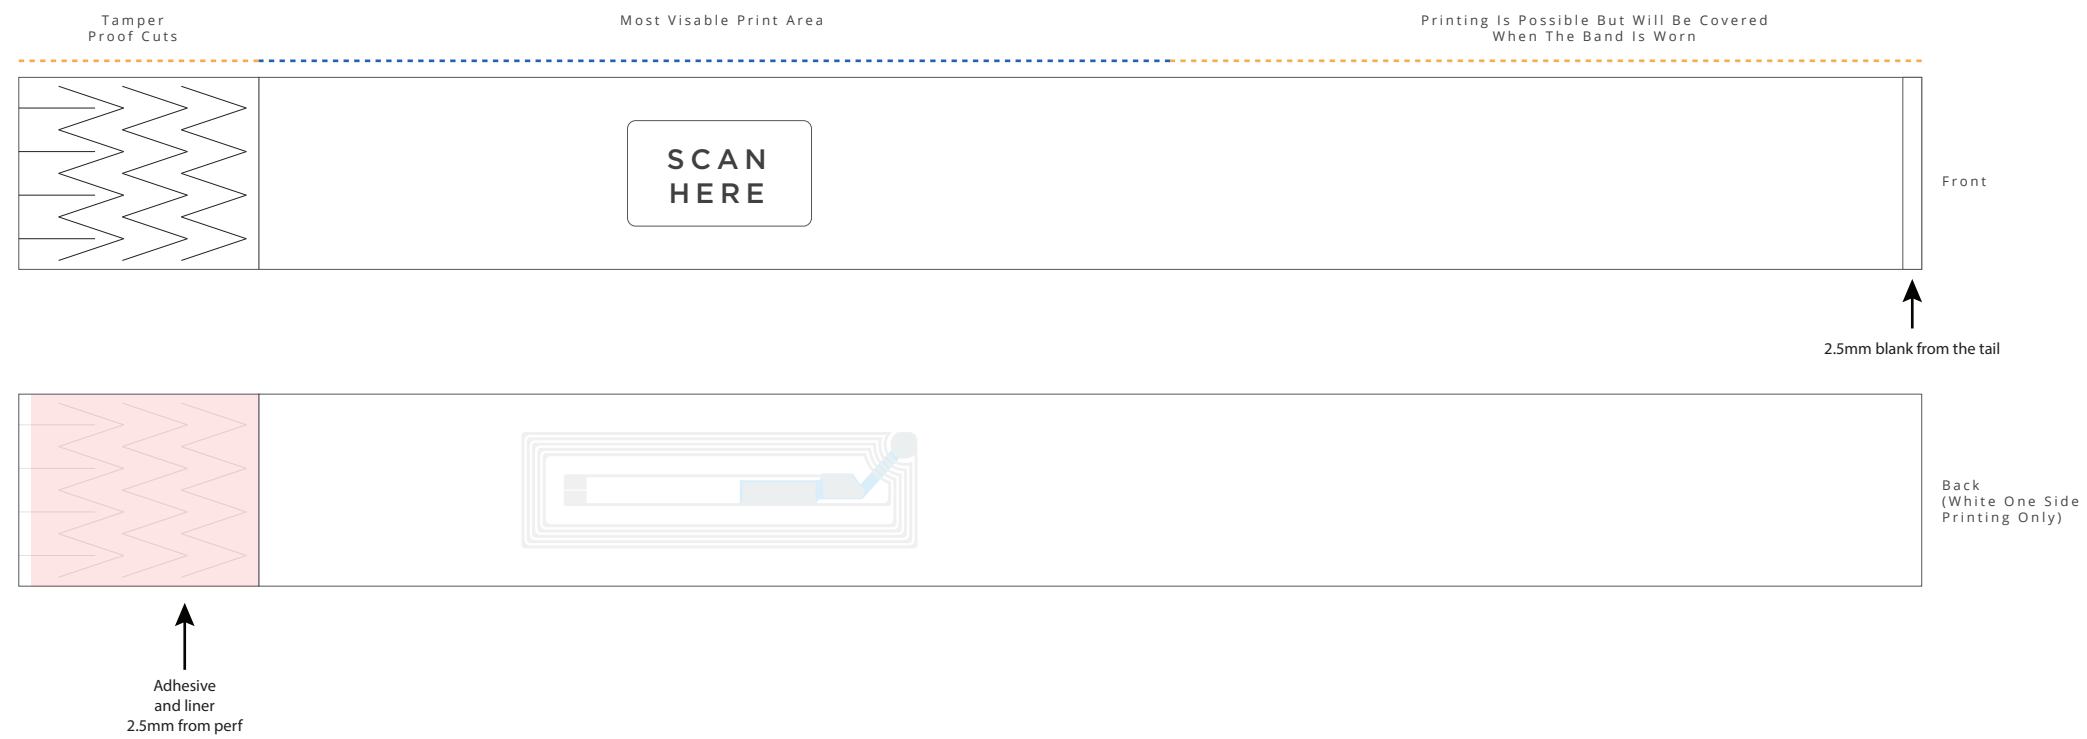

Synthetic Wristband with Embedded RFID

1x10 Inches | Supplied Individually

Full Color Print

One Side

Waterproof and Chemical Resistant Coating

With

Without

Supplied as

Individually

Please Note

By submitting your approval of the order & artwork, you are accountable & agree all the details on the order & artwork are accurate to your requests. Once we receive your mandatory email approval, production will begin. If you make any changes to the order after your approval, you will be financially responsible for what has been produced & timelines may be affected. Due to differing screen resolutions, the colors in the template are a guide. The Pantones denoted in the artwork will be used for matching, but the colors of the final product may have a max variance of 5-10%. Be aware that small text or details may infill when products are produced.