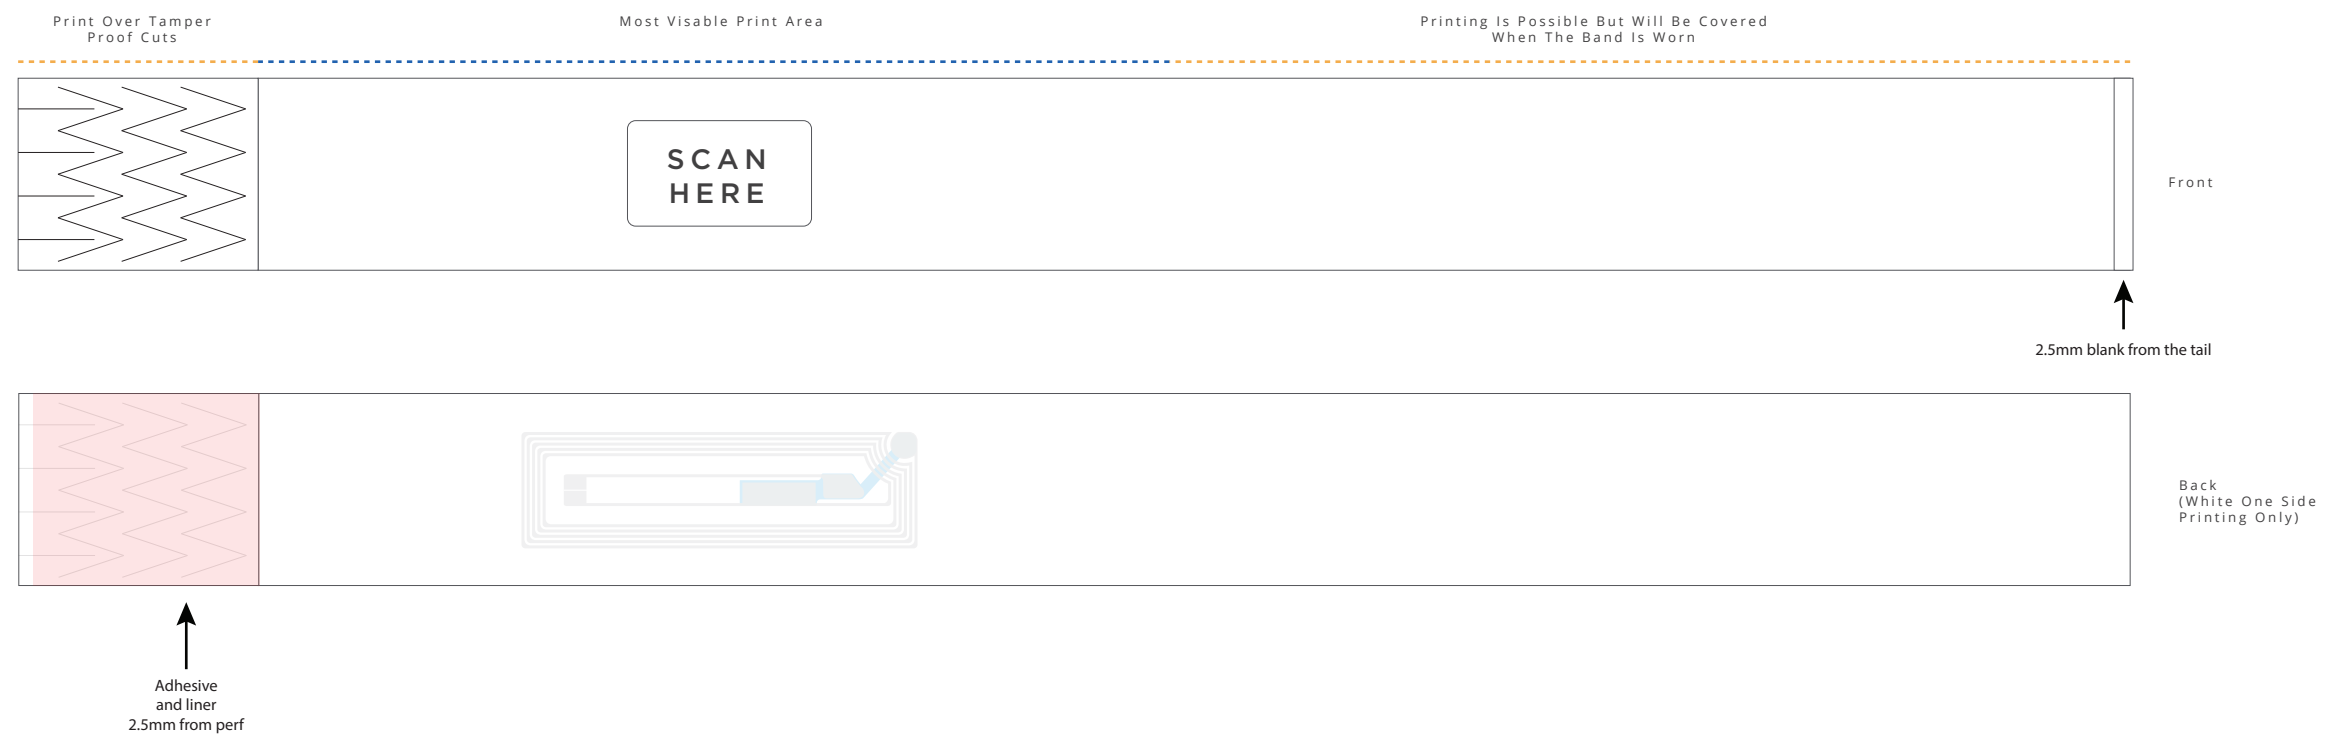

Synthetic Wristband with Embedded RFID

1x11 Inches | Supplied Individually

Full Color Print

One Side

Waterproof and Chemical Resistant Coating

With
 Without

Supplied as

Individually