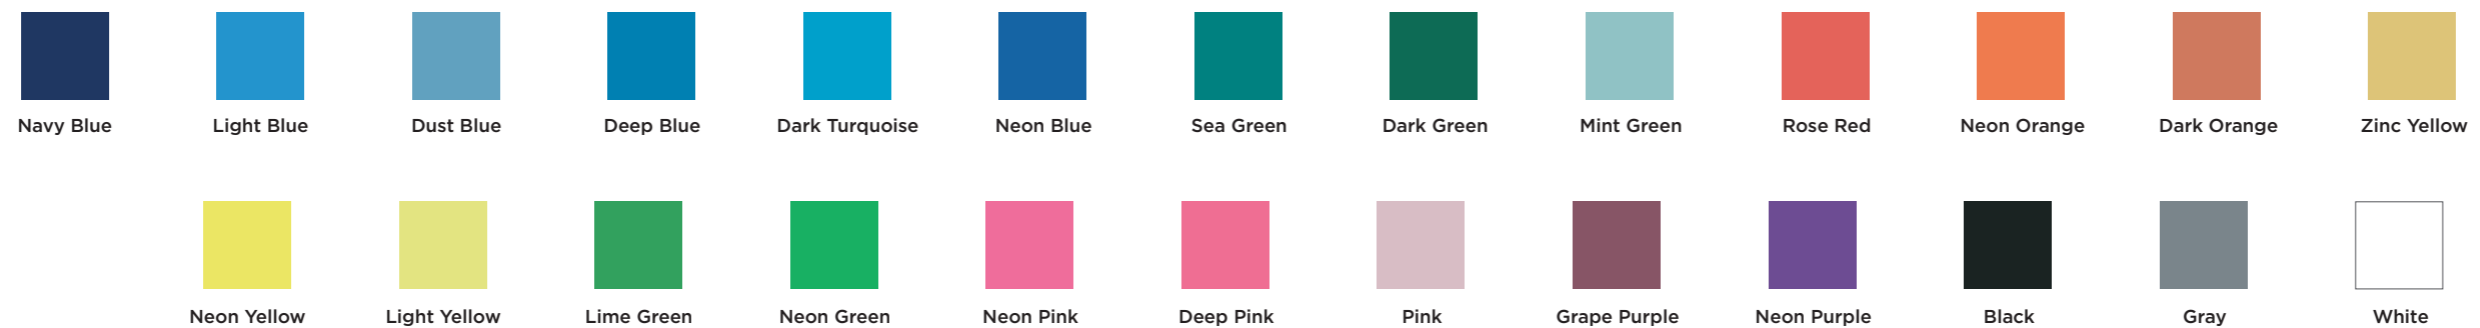

RFID Vinyl Wristband

Encapsulated Soft Chip
1x10" [25x250mm]

Template Key

- = Total Product Cut Line (19x220mm)
- - - - = Printable Area (15x168mm)
- · · · = Safe Zone (15x100mm)
- = Not Printable

Band Color

Wristband Print

(One Color Screen is Standard)

- One Color Screen
- Full Color

Band Base Colors Available

Please Note

By submitting your approval of the order & artwork, you are accountable & agree all the details on the order & artwork are accurate to your requests. Once we receive your mandatory email approval, production will begin. If you make any changes to the order after your approval, you will be financially responsible for what has been produced & timelines may be affected. Due to differing screen resolutions, the colors in the template are a guide. The Pantones denoted in the artwork will be used for matching, but the colors of the final product may have a max variance of 5-10%. Be aware that small text or details may infill when products are produced.

Socket and stud colors may vary.