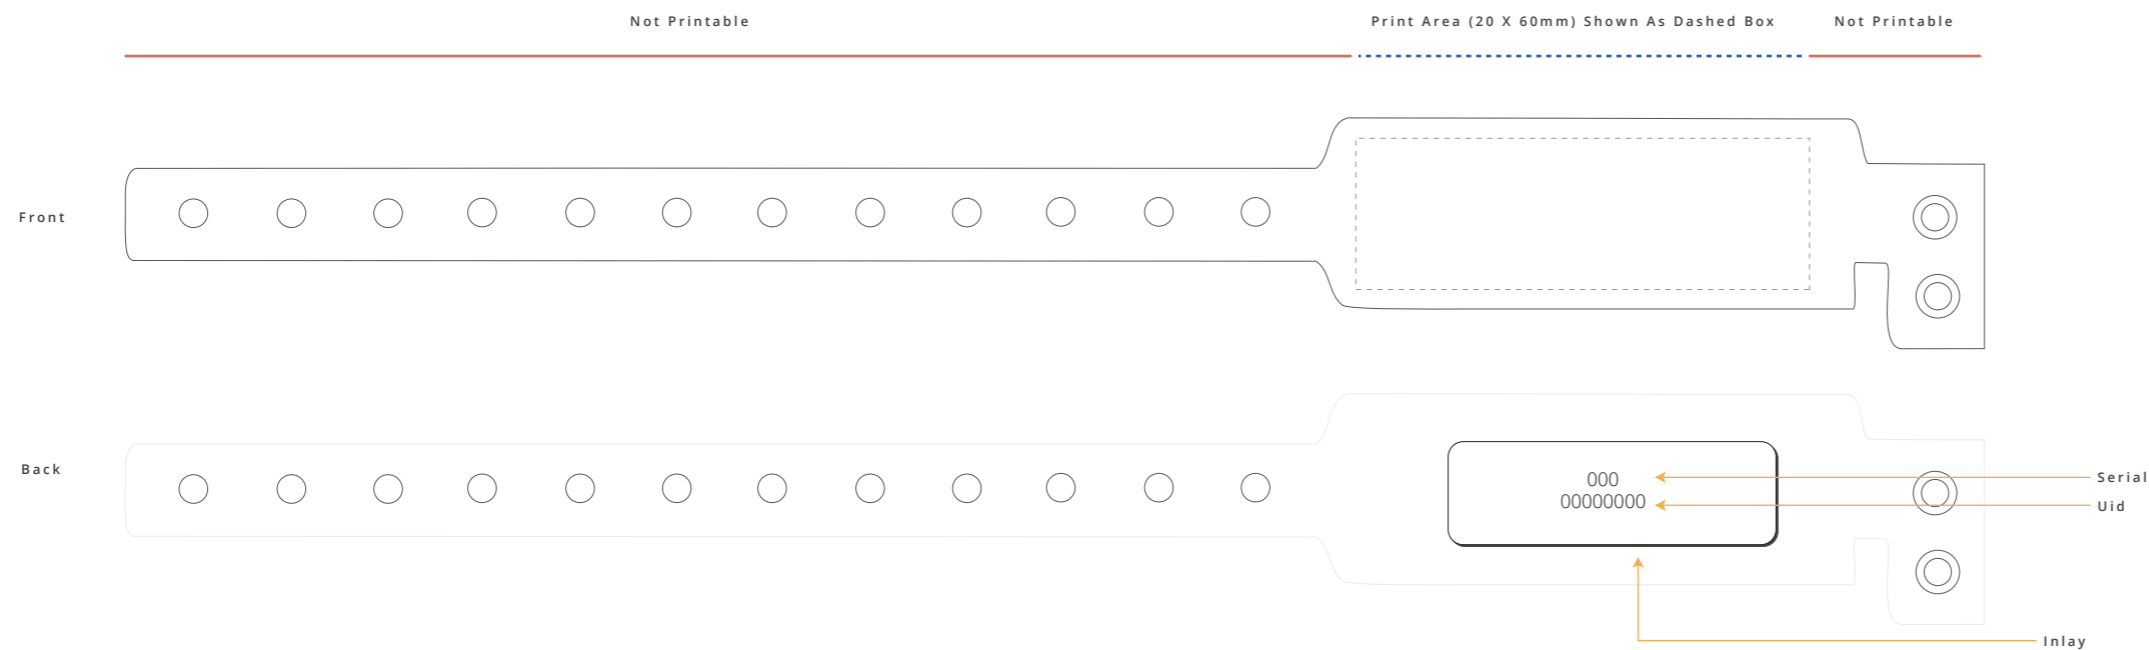

RFID Vinyl Wristband

Encapsulated Soft Chip
1x10" [25x250mm]

Template Key

- = Total Product Cut Line (19x220mm)
- - - - = Printable Area (15x168mm)
- · · · = Safe Zone (15x100mm)
- = Not Printable

Band Color

Wristband Print

(One Color Screen is Standard)

- One Color Screen
- Full Color

Band Base Colors Available

Please Note

By submitting your approval of the order & artwork, you are accountable & agree all the details on the order & artwork are accurate to your requests. Once we receive your mandatory email approval, production will begin. If you make any changes to the order after your approval, you will be financially responsible for what has been produced & timelines may be affected. Due to differing screen resolutions, the colors in the template are a guide. The Pantones denoted in the artwork will be used for matching, but the colors of the final product may have a max variance of 5-10%. Be aware that small text or details may infill when products are produced.

Socket and stud colors may vary.