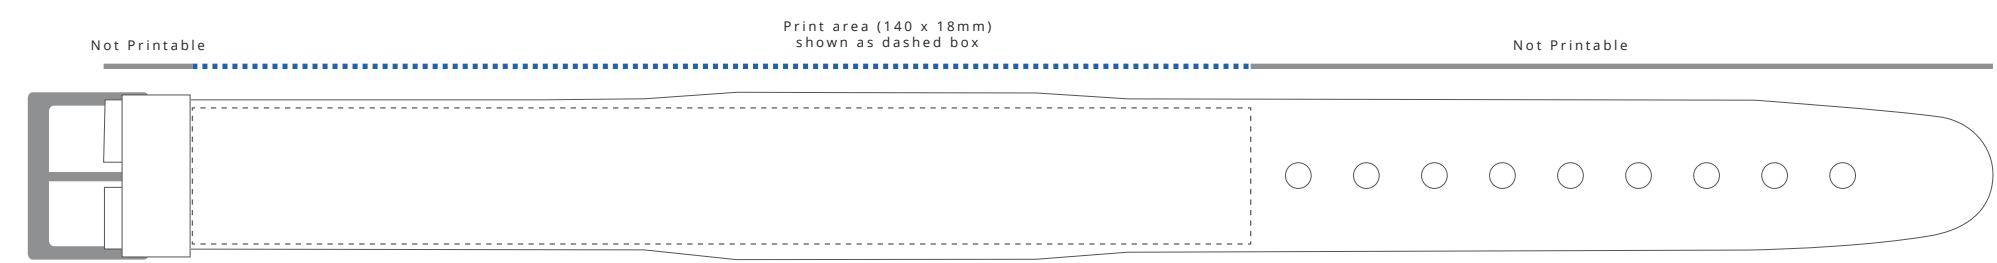

RFID Silicone Wristband

Slimline Watch Strap Adjustable
250mm [9.85"]

Template Key

- = Safe Zones
- = Print Areas
- = Not Printable

Silicone Base

Soft Oil Coating

| |
|-----|
| |
| 000 |

Base Color

Front Customization

Printed

Debossed (Sunken)

Embossed (Raised)

Infill

| | | |
|-----------|-----------|-------------|
| | | |
| 000 | 000 | 000 |
| One Color | Two Color | Three Color |

Please Note

By submitting your approval of the order & artwork, you are accountable & agree all the details on the order & artwork are accurate to your requests. Once we receive your mandatory email approval, production will begin. If you make any changes to the order after your approval, you will be financially responsible for what has been produced & timelines may be affected. Due to differing screen resolutions, the colors in the template are a guide. The Pantones denoted in the artwork will be used for matching, but the colors of the final product may have a max variance of 5-10%. Be aware that small text or details may infill when products are produced.