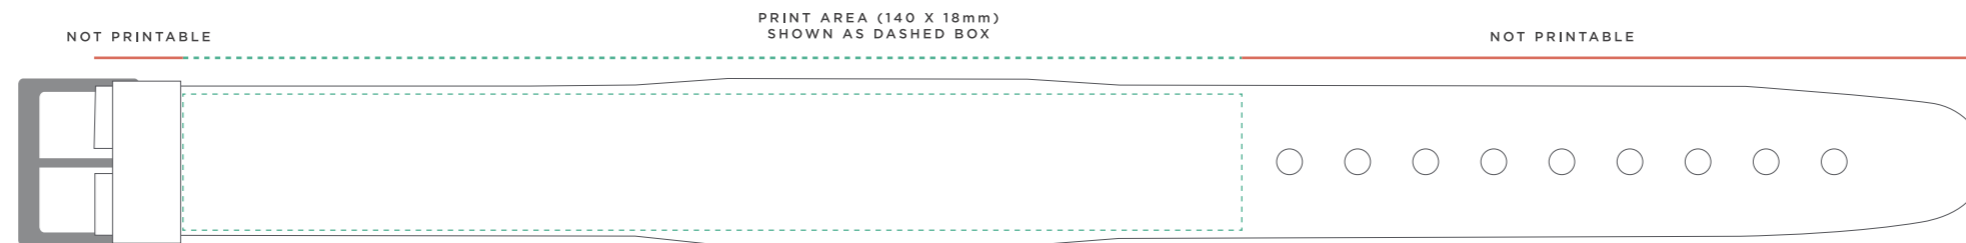

RFID SILICONE WRISTBAND

Slimline Watch Strap 250mm

By submitting your approval of the order & artwork, you are accountable & agree all the details on the order & artwork are accurate to your requests. Once we receive your mandatory email approval, production will begin. If you make any changes to the order after your approval, you will be financially responsible for what has been produced & timelines may be affected. Due to differing screen resolutions, the colors in the template are a guide. The Pantones denoted in the artwork will be used for matching, but the colors of the final product may have a max variance of 5-10%.

Imprint location may vary up to 2-4mm.

1

SILICONE BASE

STANDARD

SOFT OIL COATING

40 DEGREE SILICONE

000
BASE
COLOR

2

CUSTOMIZATION

PRINTED

DEBOSSSED
(Sunken)

EMBOSSSED
(Raised)

INFILL

000 000 000
ONE TWO THREE
COLOR COLOR COLOR

3

LOCK COLOR