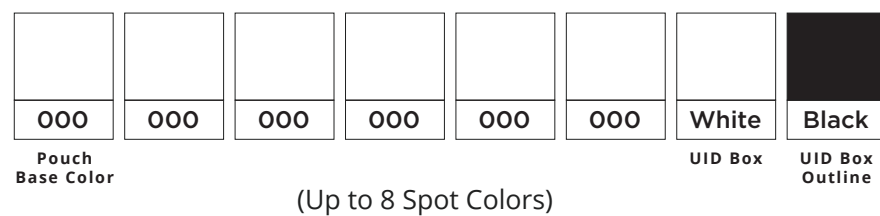

RFID XBand

Woven Pouch on Full Color Print Band
16x350mm [5/8x13.75"]

Template Key

- = Cut Line (16x350mm)
- - - = Safe Zones (12x62mm)
- - - = Locking Areas (16x83mm)
- = Design Will Not Be Visible

Woven Pouch Colors

Wristband Print

Lock Options

Please Note

By submitting your approval of the order & artwork, you are accountable & agree all the details on the order & artwork are accurate to your requests. Once we receive your mandatory email approval, production will begin. If you make any changes to the order after your approval, you will be financially responsible for what has been produced & timelines may be affected. Due to differing screen resolutions, the colors in the template are a guide. The Pantones denoted in the artwork will be used for matching, but the colors of the final product may have a max variance of 5-10%. Be aware that small text or details may infill when products are produced.