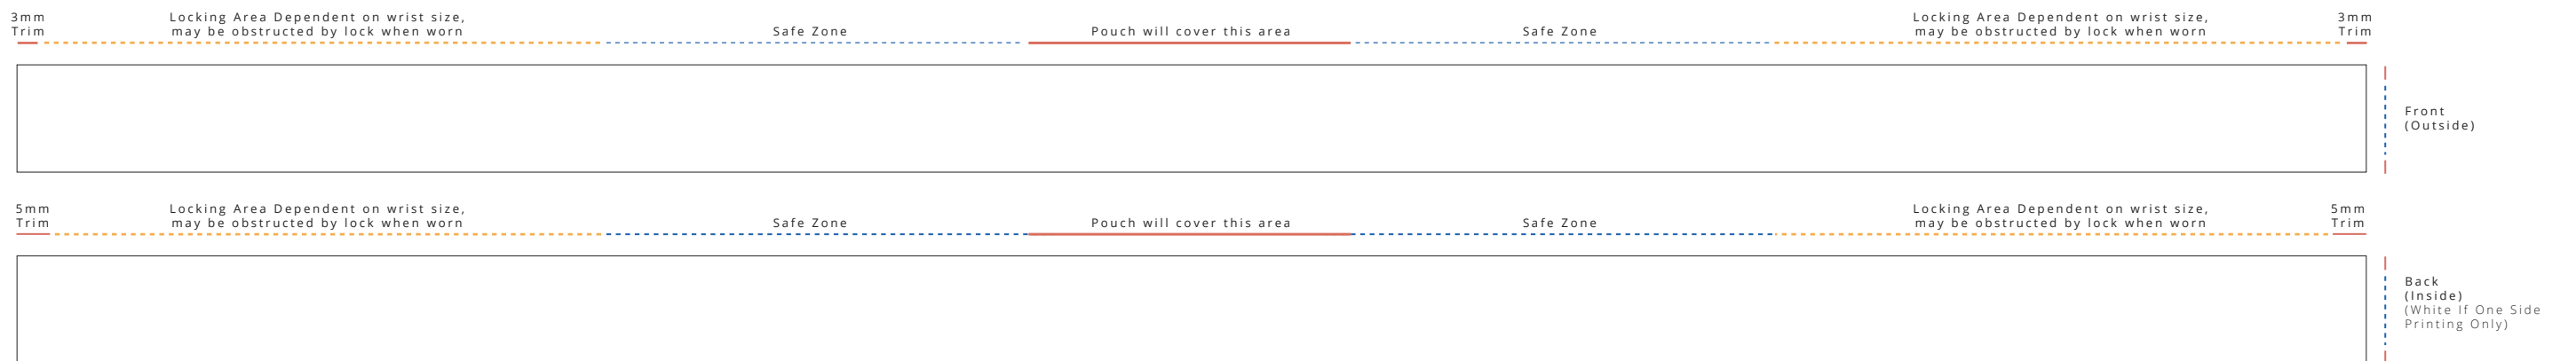

RFID XBand

Woven Pouch on Full Color Print Band
16x350mm [5/8x13.75"]

Template Key

- = Cut Line (16x350mm)
- - - = Safe Zones (12x62mm)
- - - = Locking Areas (16x83mm)
- = Design Will Not Be Visible

Woven Pouch Colors

Wristband Print

Lock Options

Please Note

By submitting your approval of the order & artwork, you are accountable & agree all the details on the order & artwork are accurate to your requests. Once we receive your mandatory email approval, production will begin. If you make any changes to the order after your approval, you will be financially responsible for what has been produced & timelines may be affected. Due to differing screen resolutions, the colors in the template are a guide. The Pantones denoted in the artwork will be used for matching, but the colors of the final product may have a max variance of 5-10%. Be aware that small text or details may infill when products are produced.