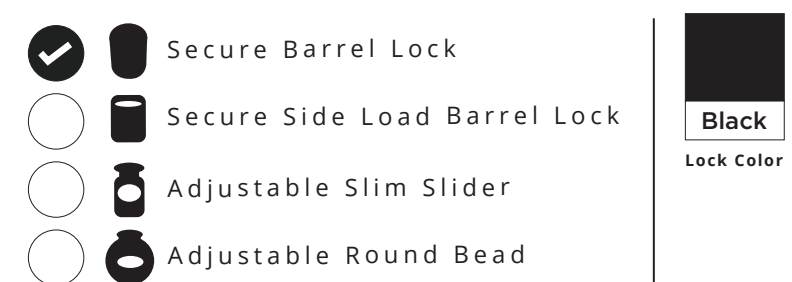

RFID XBand

Woven Pouch on Full Color Print Band
16x350mm [5/8x13.75"]

Template Key

- = Cut Line (16x350mm)
- - - = Safe Zones (12x62mm)
- - - = Locking Areas (16x83mm)
- = Design Will Not Be Visible

Woven Pouch Colors

Wristband Print

Lock Options

Please Note

By submitting your approval of the order & artwork, you are accountable & agree all the details on the order & artwork are accurate to your requests. Once we receive your mandatory email approval, production will begin. If you make any changes to the order after your approval, you will be financially responsible for what has been produced & timelines may be affected. Due to differing screen resolutions, the colors in the template are a guide. The Pantones denoted in the artwork will be used for matching, but the colors of the final product may have a max variance of 5-10%. Be aware that small text or details may infill when products are produced.