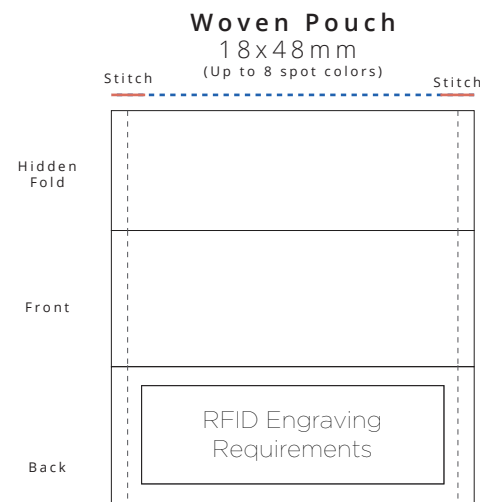

RFID XBand

Woven Pouch on Full Color Print Band
16x350mm [5/8x13.75"]

Template Key

- = Cut Line (16x350mm)
- - - = Safe Zones (12x62mm)
- - - = Locking Areas (16x83mm)
- = Design Will Not Be Visible

Woven Pouch Colors

Wristband Print

Lock Options

Please Note

By submitting your approval of the order & artwork, you are accountable & agree all the details on the order & artwork are accurate to your requests. Once we receive your mandatory email approval, production will begin. If you make any changes to the order after your approval, you will be financially responsible for what has been produced & timelines may be affected. Due to differing screen resolutions, the colors in the template are a guide. The Pantones denoted in the artwork will be used for matching, but the colors of the final product may have a max variance of 5-10%. Be aware that small text or details may infill when products are produced.