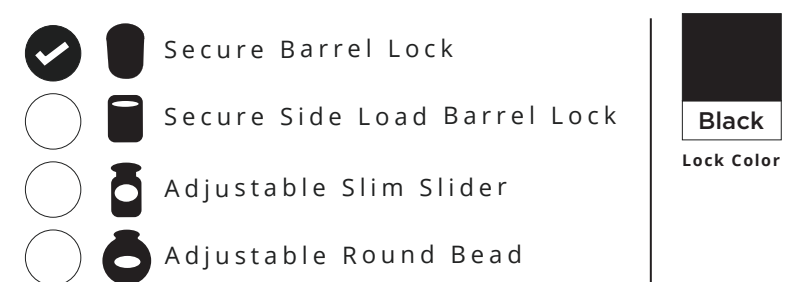

Wristband Print

Lock Options