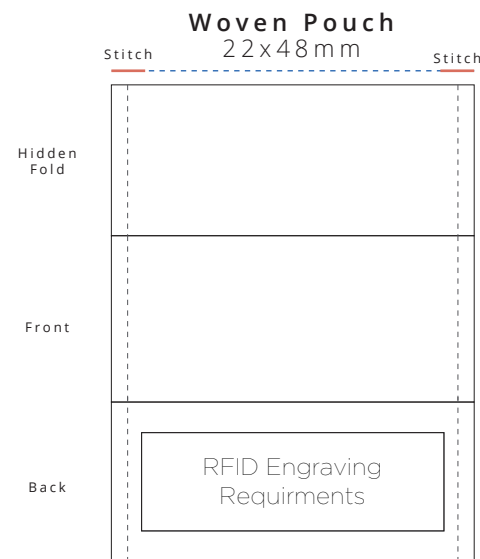

# RFID XBand

Woven Pouch on Full Color Print Band  
20x350mm [3/4x13.75"]

## Template Key

- = Cut Line (20x350mm)
- - - = Safe Zones (16x62mm)
- . - . = Locking Areas (20x83mm)
- = Design Will Not Be Visible