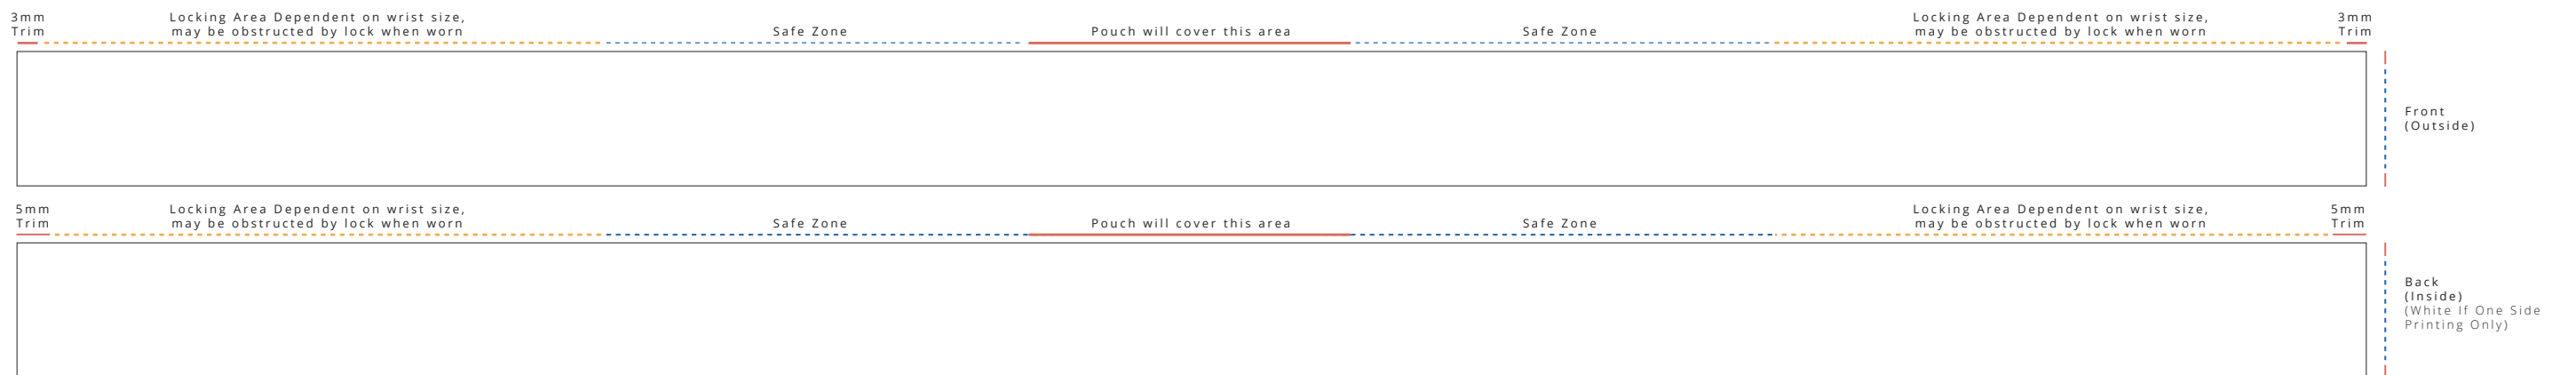

# RFID XBand

Woven Pouch on Full Color Print Band  
20x350mm [3/4x13.75"]

## Template Key

- = Cut Line (20x350mm)
- - - = Safe Zones (16x62mm)
- . - . = Locking Areas (20x83mm)
- = Design Will Not Be Visible