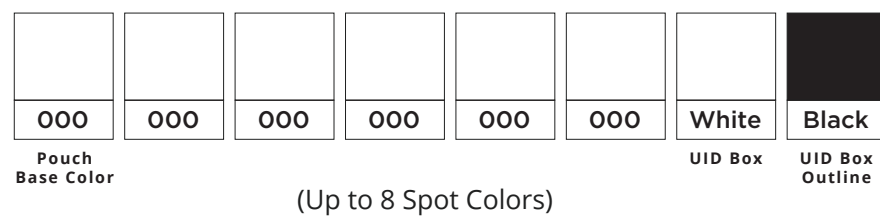

Woven Pouch Colors