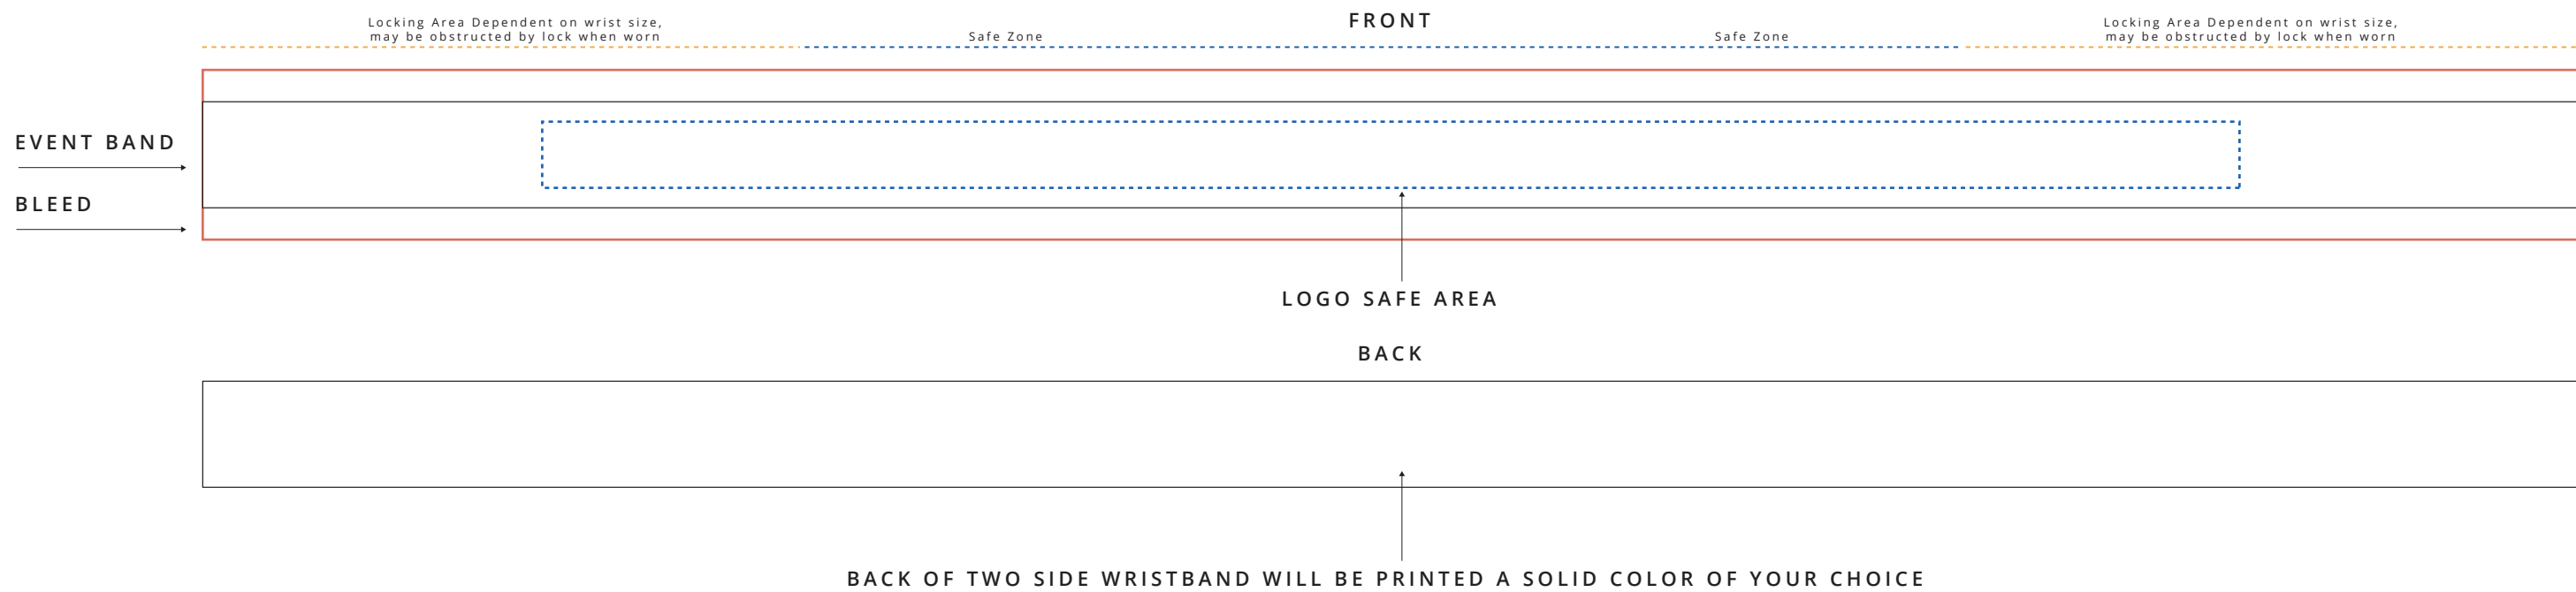

Fabric Wristband

Full Color Print
5/8x14" [15x356mm]

Template Key

- = Cut Line (.625x14" | 16x356mm)
- - - = Safe Zone (.39x10" | 10x254mm)
- . - . = Locking Areas (.625x3.5" | 16x83mm)
- = Bleed (1x14" | 356x25.4)

Wristband Print

One Side
 Both Sides

000	000
Front Band Base Color	Back Solid Base Color

Lock Options

Secure Barrel Lock

Black
Lock Color

Please Note

By submitting your approval of the order & artwork, you are accountable & agree all the details on the order & artwork are accurate to your requests. Once we receive your mandatory email approval, production will begin. If you make any changes to the order after your approval, you will be financially responsible for what has been produced & timelines may be affected. Due to differing screen resolutions, the colors in the template are a guide. The Pantones denoted in the artwork will be used for matching, but the colors of the final product may have a max variance of 5-10%. Be aware that small text or details may infill when products are produced.