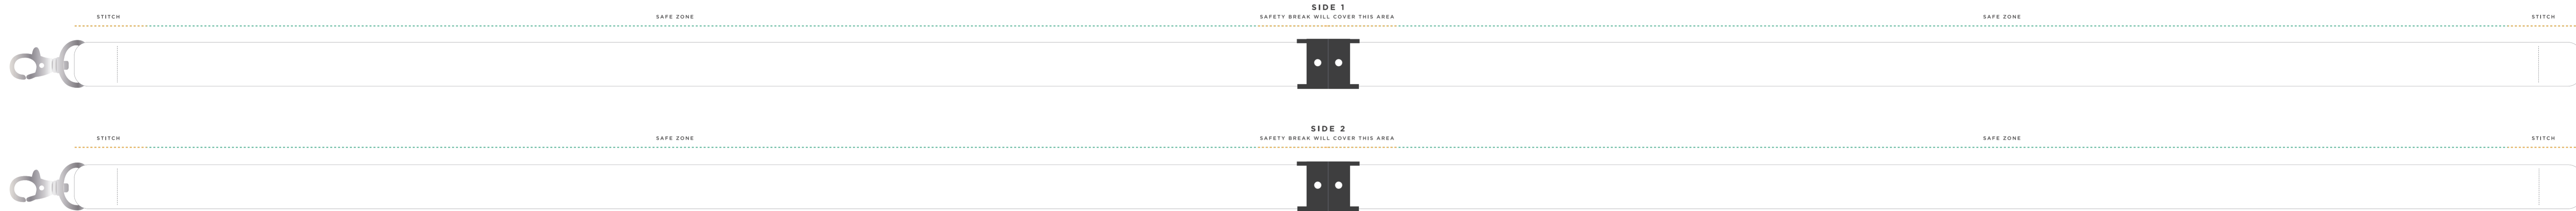

LANYARD

5/8x35.4in (15.875x900mm)