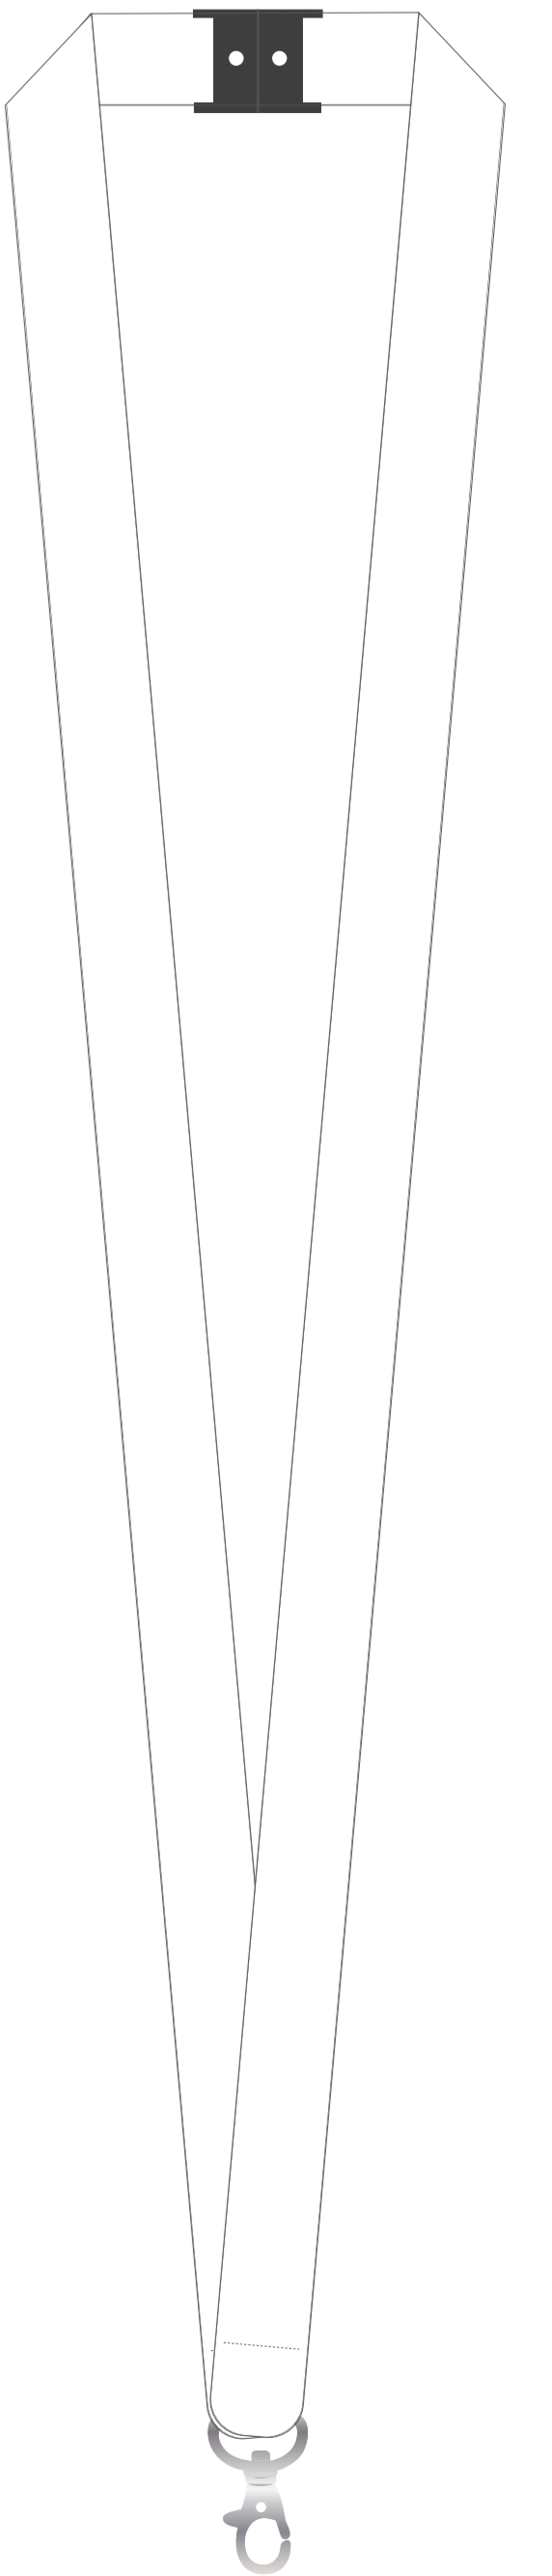

SCALED TO 80%