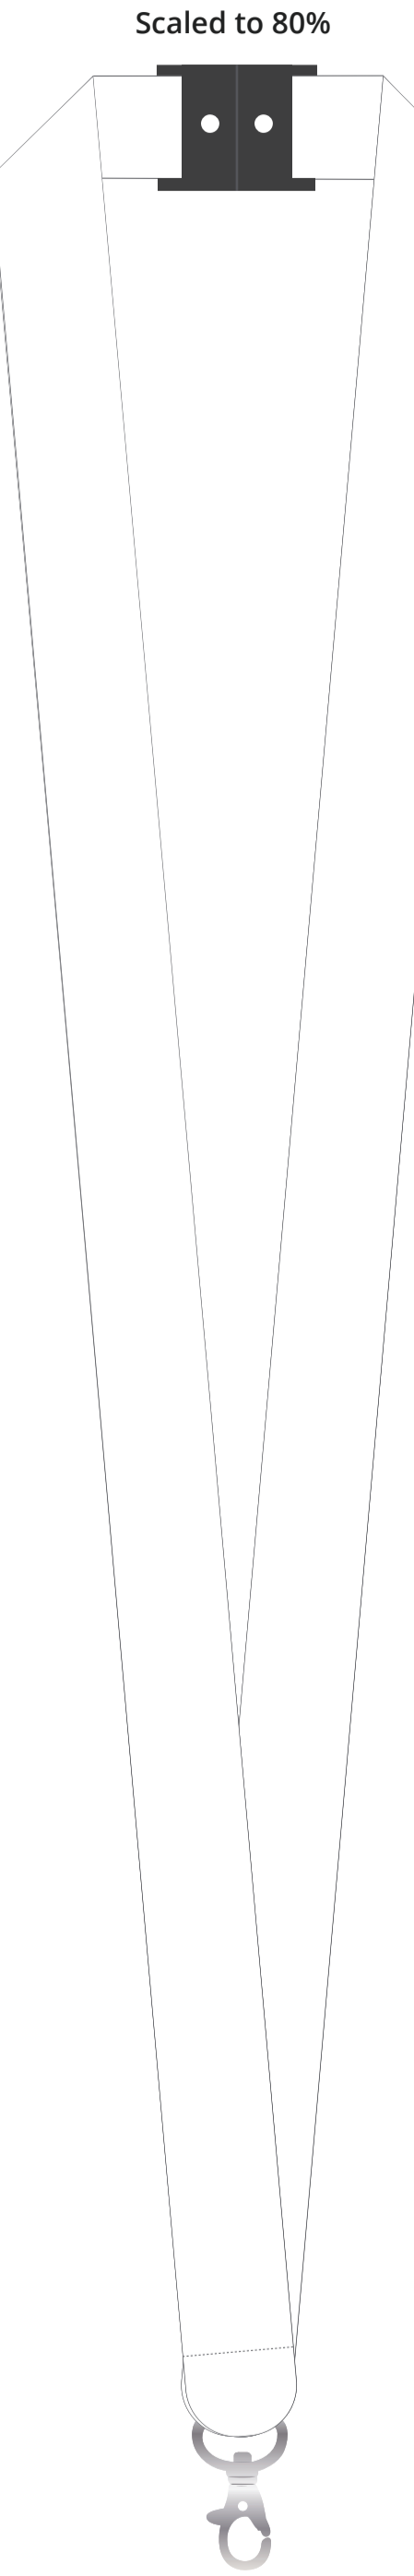

Lanyard

3/4x35.4" [20x900mm]

Template Key

- = Cut Line
- ⋯ = Safe Zone
- - - = Stitch Zone

Material

- ☐ Screen Printed Ribbed Material
- ☒ Full Color Smooth Material

Print

(2 Side Print as Standard)

1. ☐ One Side
   - ☒ Both Sides
2. ☐ Lanyard Base Color
   OOO

   ☐ Print Color
   OOO

Attachments

(Dog Clip as Standard)

- ☒ Dog Clip
- ☐ Croc Clip
- ☐ Lobster Clip
- ☐ Tension Clip
- ☐ Split Ring
- ☐ Double Dog Clip

Color

- ☒ Silver Attachment Color

IMPORTANT SAFETY NOTICE

Please Note