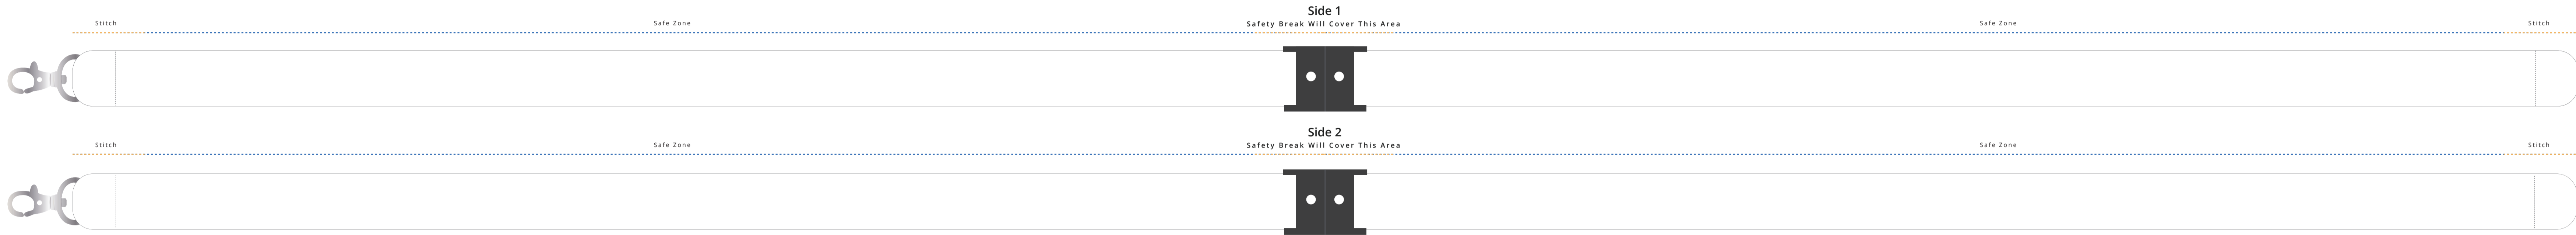

Lanyard

3/4x35.4" [20x900mm]

Template Key

- = Cut Line
- ⋯ = Safe Zone
- - - = Stitch Zone

Material

- ☐ Screen Printed Ribbed Material
- ☒ Full Color Smooth Material

Print

(2 Side Print as Standard)

1. ☐ One Side
   - ☒ Both Sides
2. ☐ Lanyard Base Color
   OOO

   ☐ Print Color
   OOO

Attachments

(Dog Clip as Standard)

- ☒ Dog Clip
- ☐ Croc Clip
- ☐ Lobster Clip
- ☐ Tension Clip
- ☐ Split Ring
- ☐ Double Dog Clip

Color

- ☒ Silver Attachment Color

IMPORTANT SAFETY NOTICE

Please Note