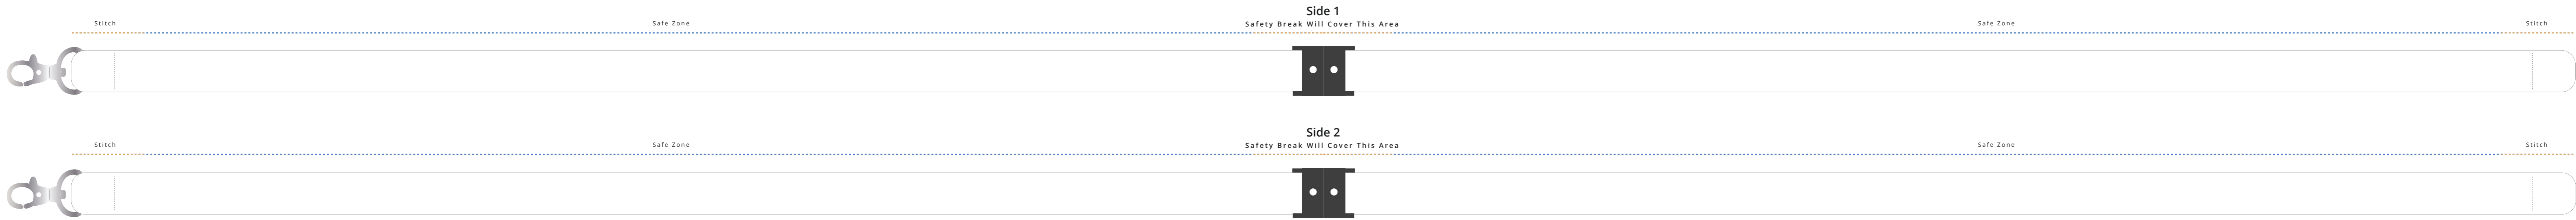

Lanyard

5/8x35.4" [15x900mm]

Template Key

- = Cut Line
- ⋯ = Safe Zone
- ⋯ = Stitch Zone

Material

- ☐ Screen Printed Ribbed Material
- ☒ Full Color Smooth Material

Print

(2 Side Print as Standard)

1. ☐ One Side
   - ☒ Both Sides
2. ☐ Lanyard Base Color
   ☐ Print Color

Attachments

(Dog Clip as Standard)

- ☒ Dog Clip
- ☐ Tension Clip
- ☐ Croc Clip
- ☐ Split Ring
- ☐ Lobster Clip
- ☐ Double Dog Clip

Color

- ☒ Silver Attachment Color

IMPORTANT SAFETY NOTICE

Please Note