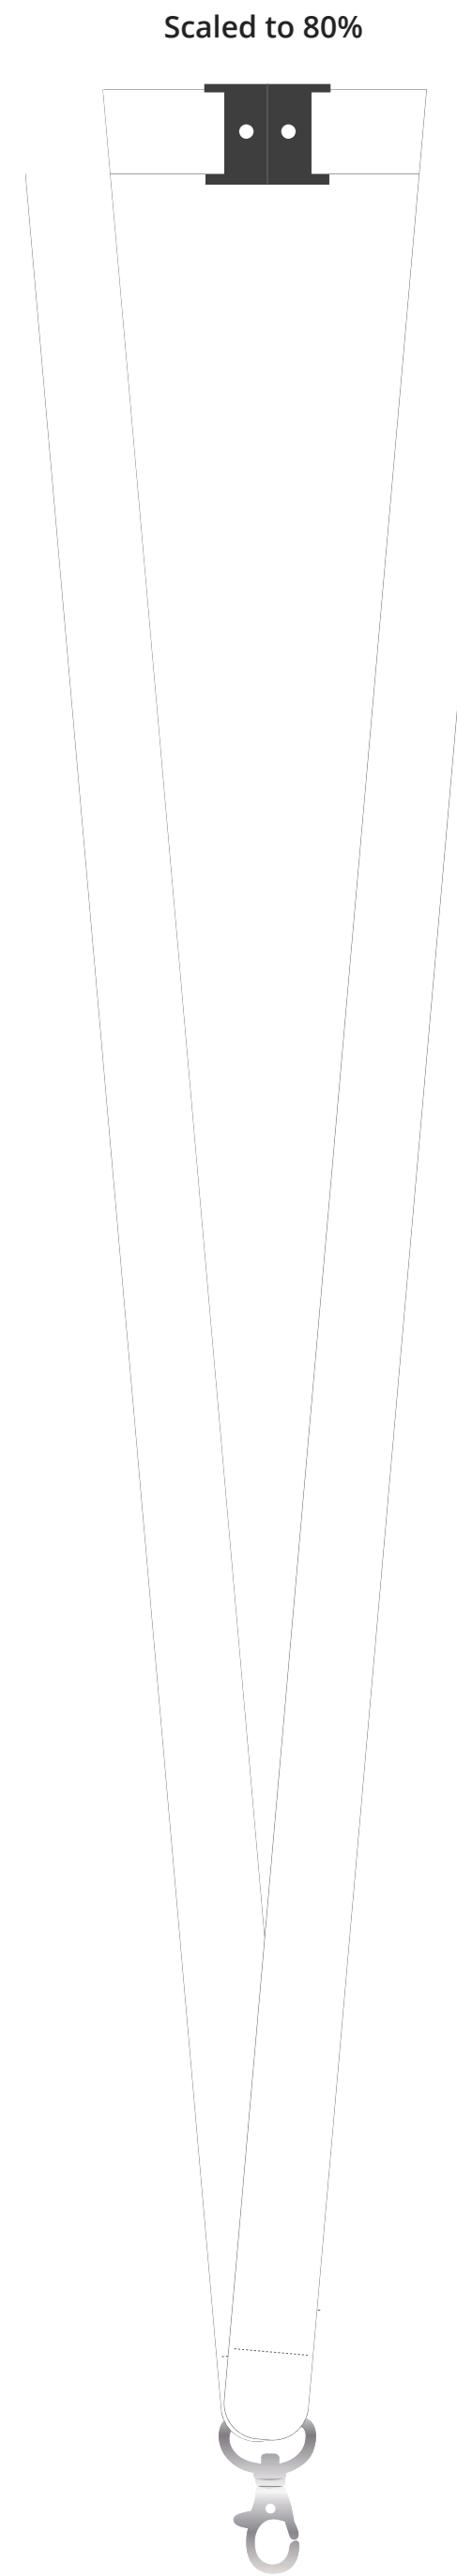

Lanyard

5/8x35.4" [15x900mm]

Template Key

- = Cut Line
- ⋯ = Safe Zone
- ⋯ = Stitch Zone

Material

- ☐ Screen Printed Ribbed Material
- ☒ Full Color Smooth Material

Print

(2 Side Print as Standard)

1. ☐ One Side
   - ☒ Both Sides
2. ☐ Lanyard Base Color
   ☐ Print Color

Attachments

(Dog Clip as Standard)

- ☒ Dog Clip
- ☐ Tension Clip
- ☐ Croc Clip
- ☐ Split Ring
- ☐ Lobster Clip
- ☐ Double Dog Clip

Color

- ☒ Silver Attachment Color

IMPORTANT SAFETY NOTICE

Please Note