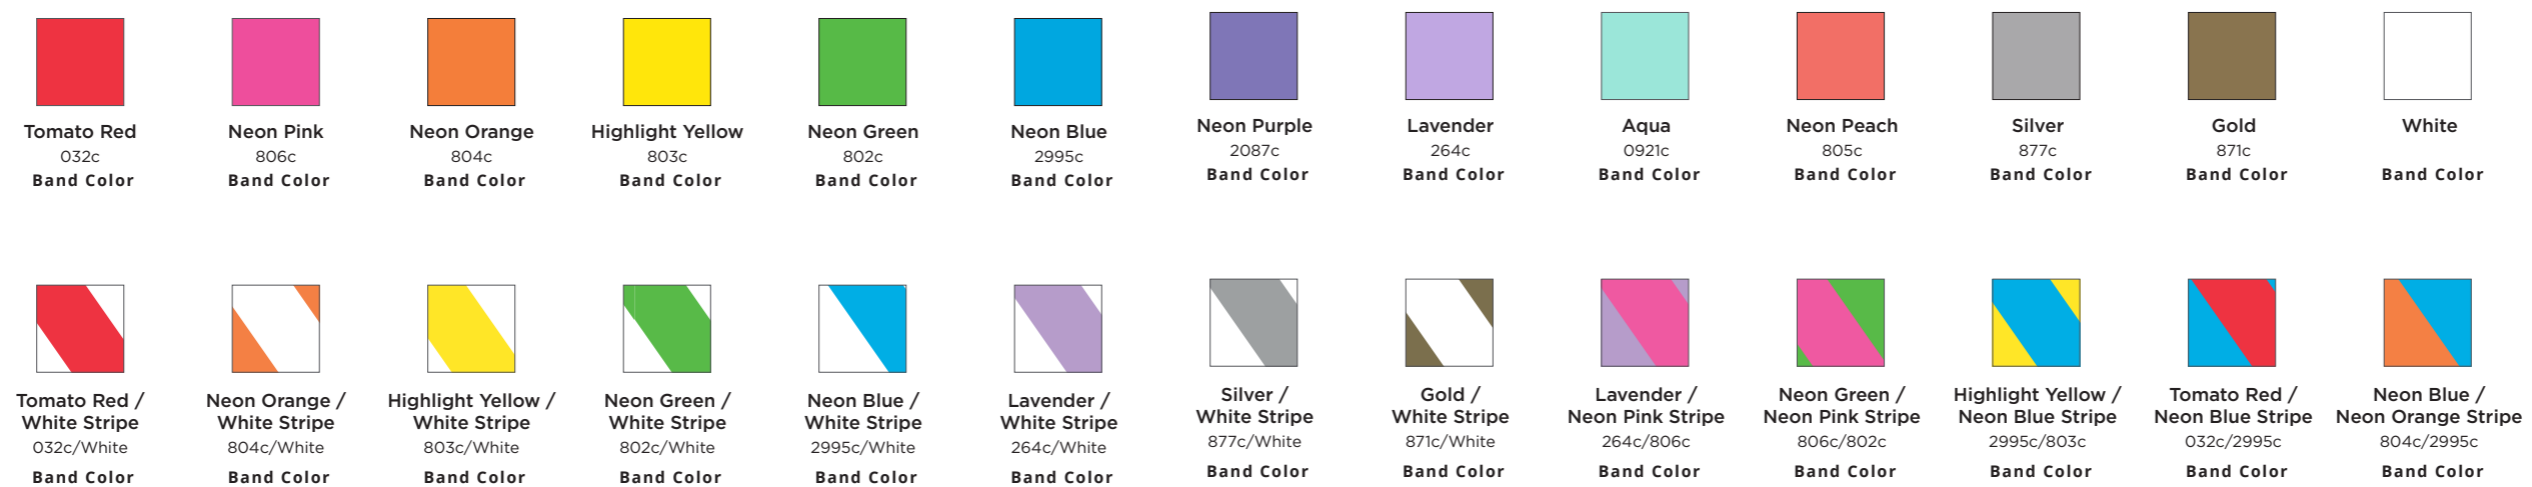

Tyvek Wristband

Black Print Only
3/4x10" [19x220mm]

Template Key

- = Total Product Cut Line (19x220mm)
- ⋯ = Printable Area (15x168mm)
- - - = Safe Zone (15x100mm)
- - - - = Area Will Be Covered When Band is Worn
- = Not Printable

ONE COLOR PRINT

Band Base Colors Available

Please Note

By submitting your approval of the order & artwork, you are accountable & agree all the details on the order & artwork are accurate to your requests. Once we receive your mandatory email approval, production will begin. If you make any changes to the order after your approval, you will be financially responsible for what has been produced & timelines may be affected. Due to differing screen resolutions, the colors in the template are a guide. The Pantones denoted in the artwork will be used for matching, but the colors of the final product may have a max variance of 5-10%. Be aware that small text or details may infill when products are produced.