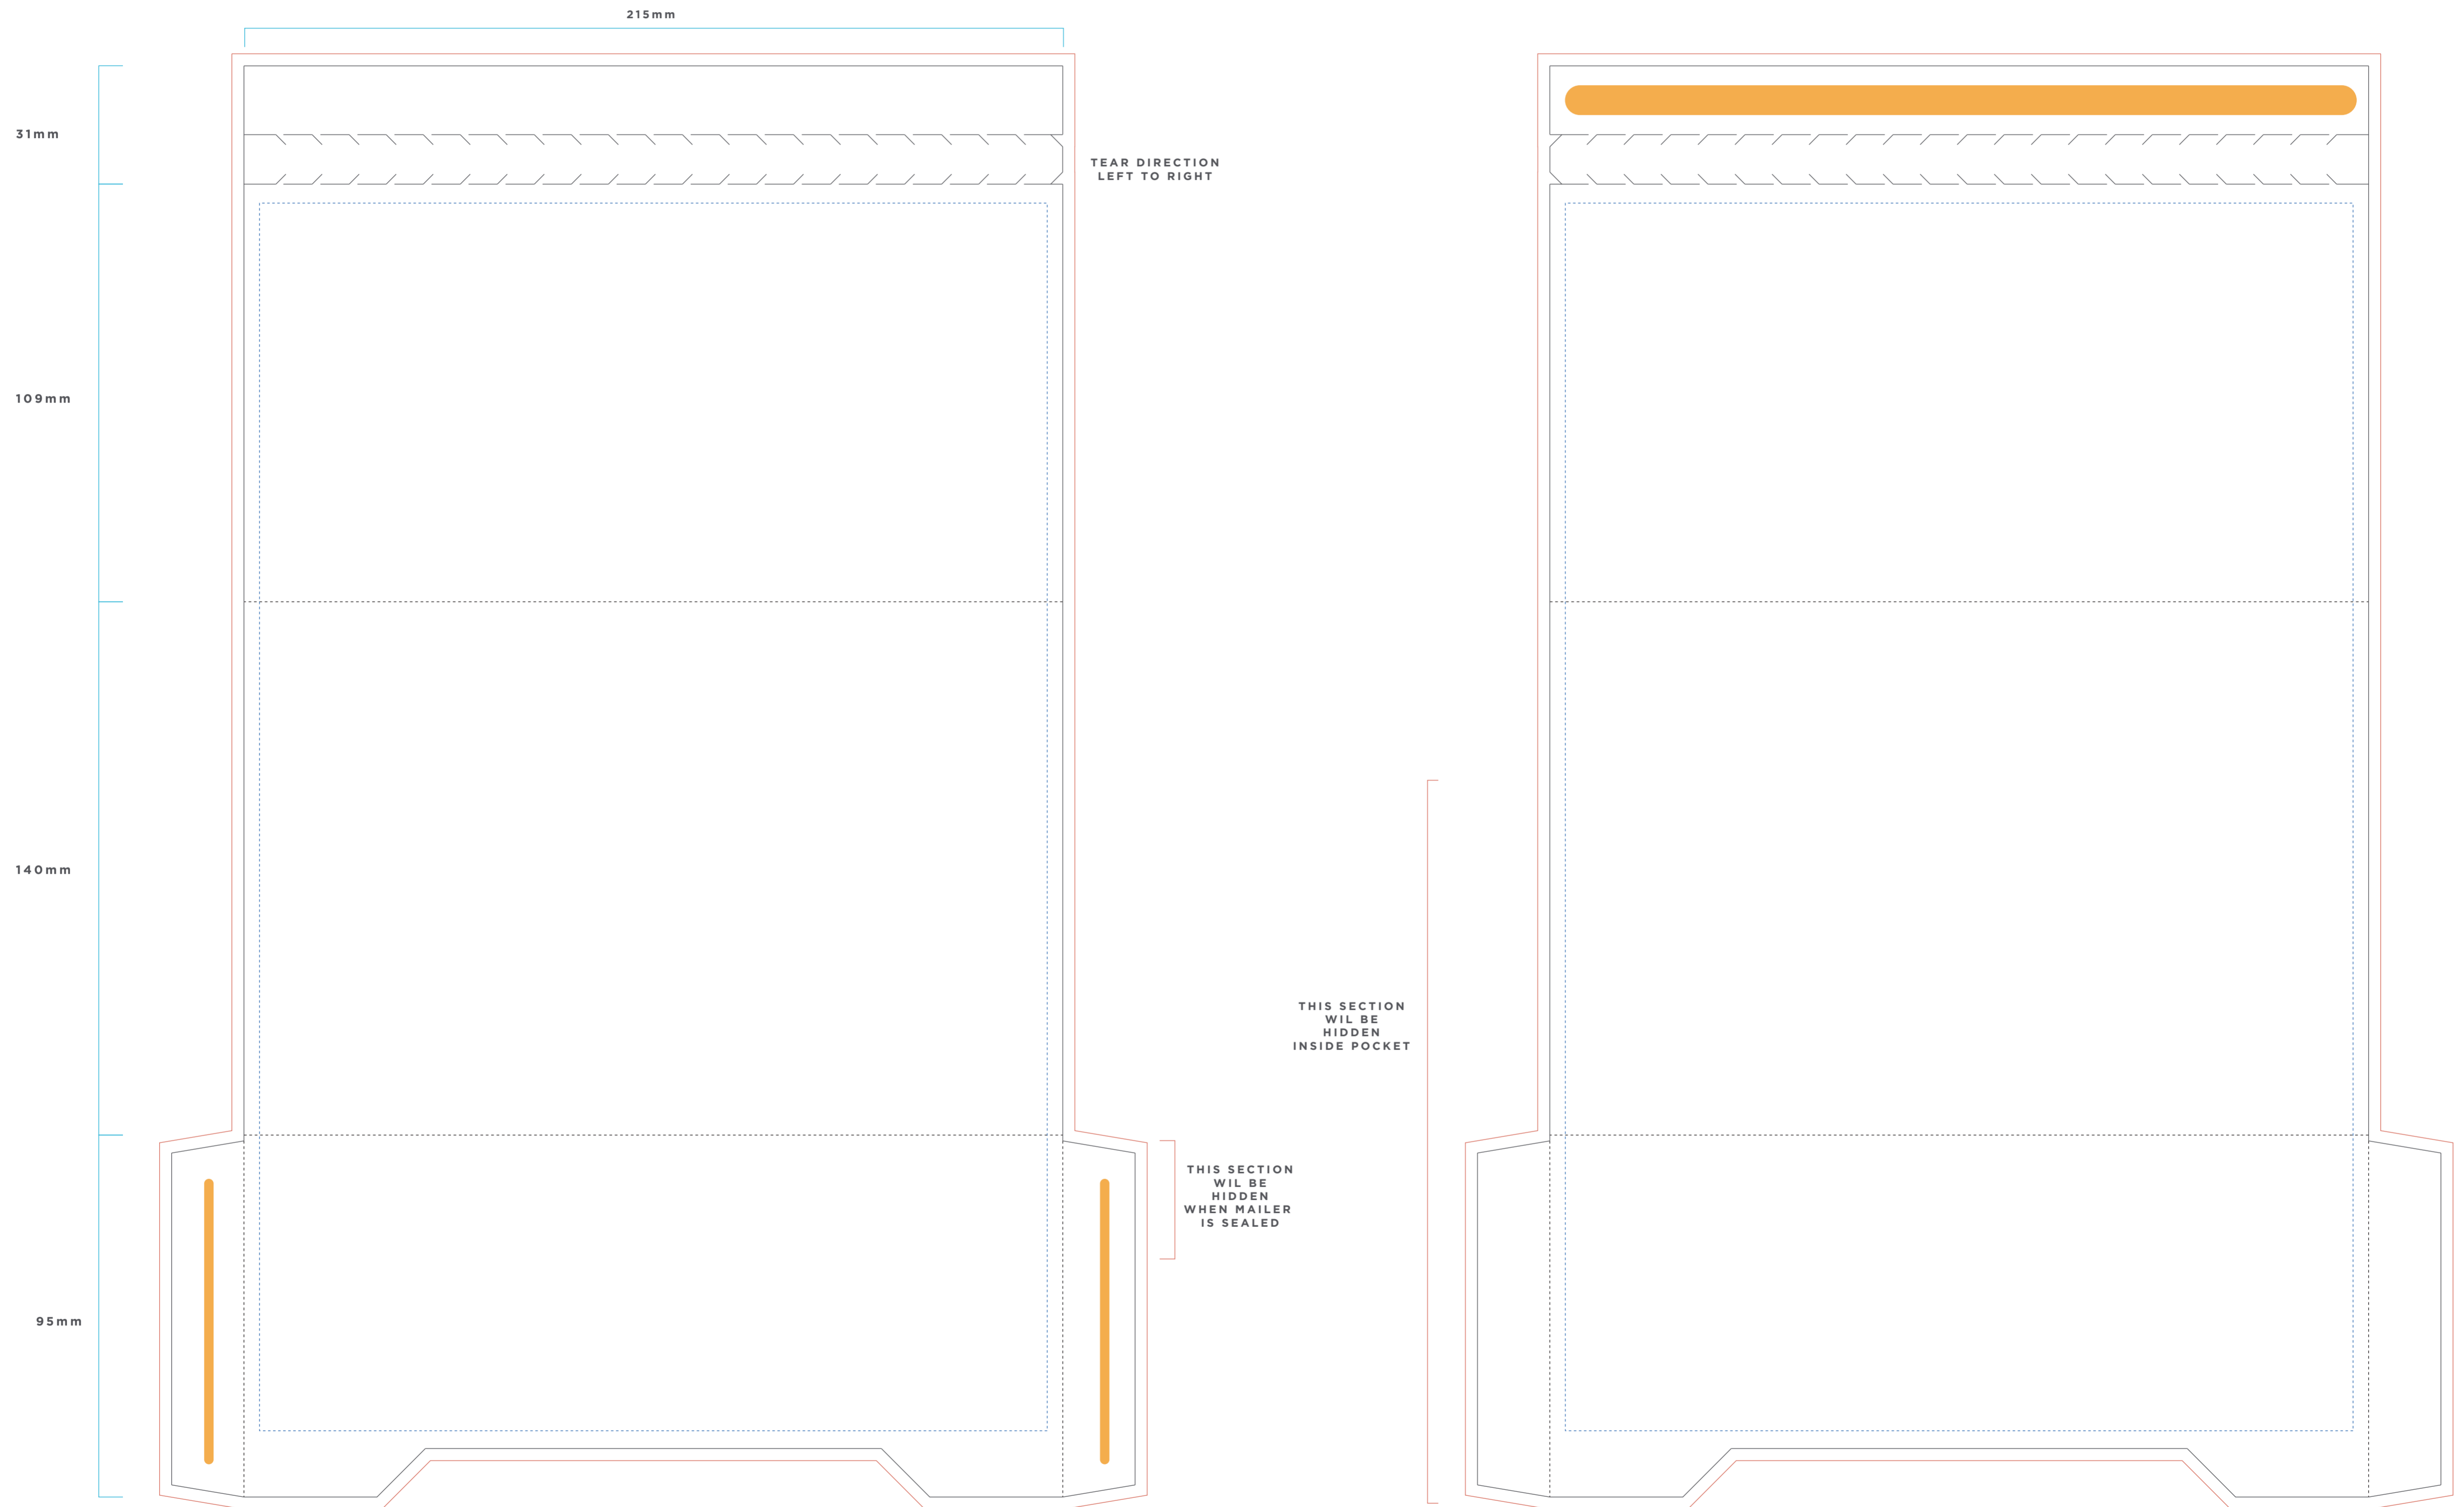

Wristband Mailer

The Standard
140x215mm [8.5x5.5"]

Finish
✔ Gloss

Template Key

- = Bleed Line
- = Cut Line
- ⋯ = Safe Zone
- = Glue

Please Note

By submitting your approval of the order & artwork, you are accountable & agree all the details on the order & artwork are accurate to your requests. Once we receive your mandatory email approval, production will begin. If you make any changes to the order after your approval, you will be financially responsible for what has been produced & timelines may be affected. Due to differing screen resolutions, the colors in the template are a guide. The Pantones denoted in the artwork will be used for matching, but the colors of the final product may have a max variance of 5-10%. Be aware that small text or details may infill when products are produced.