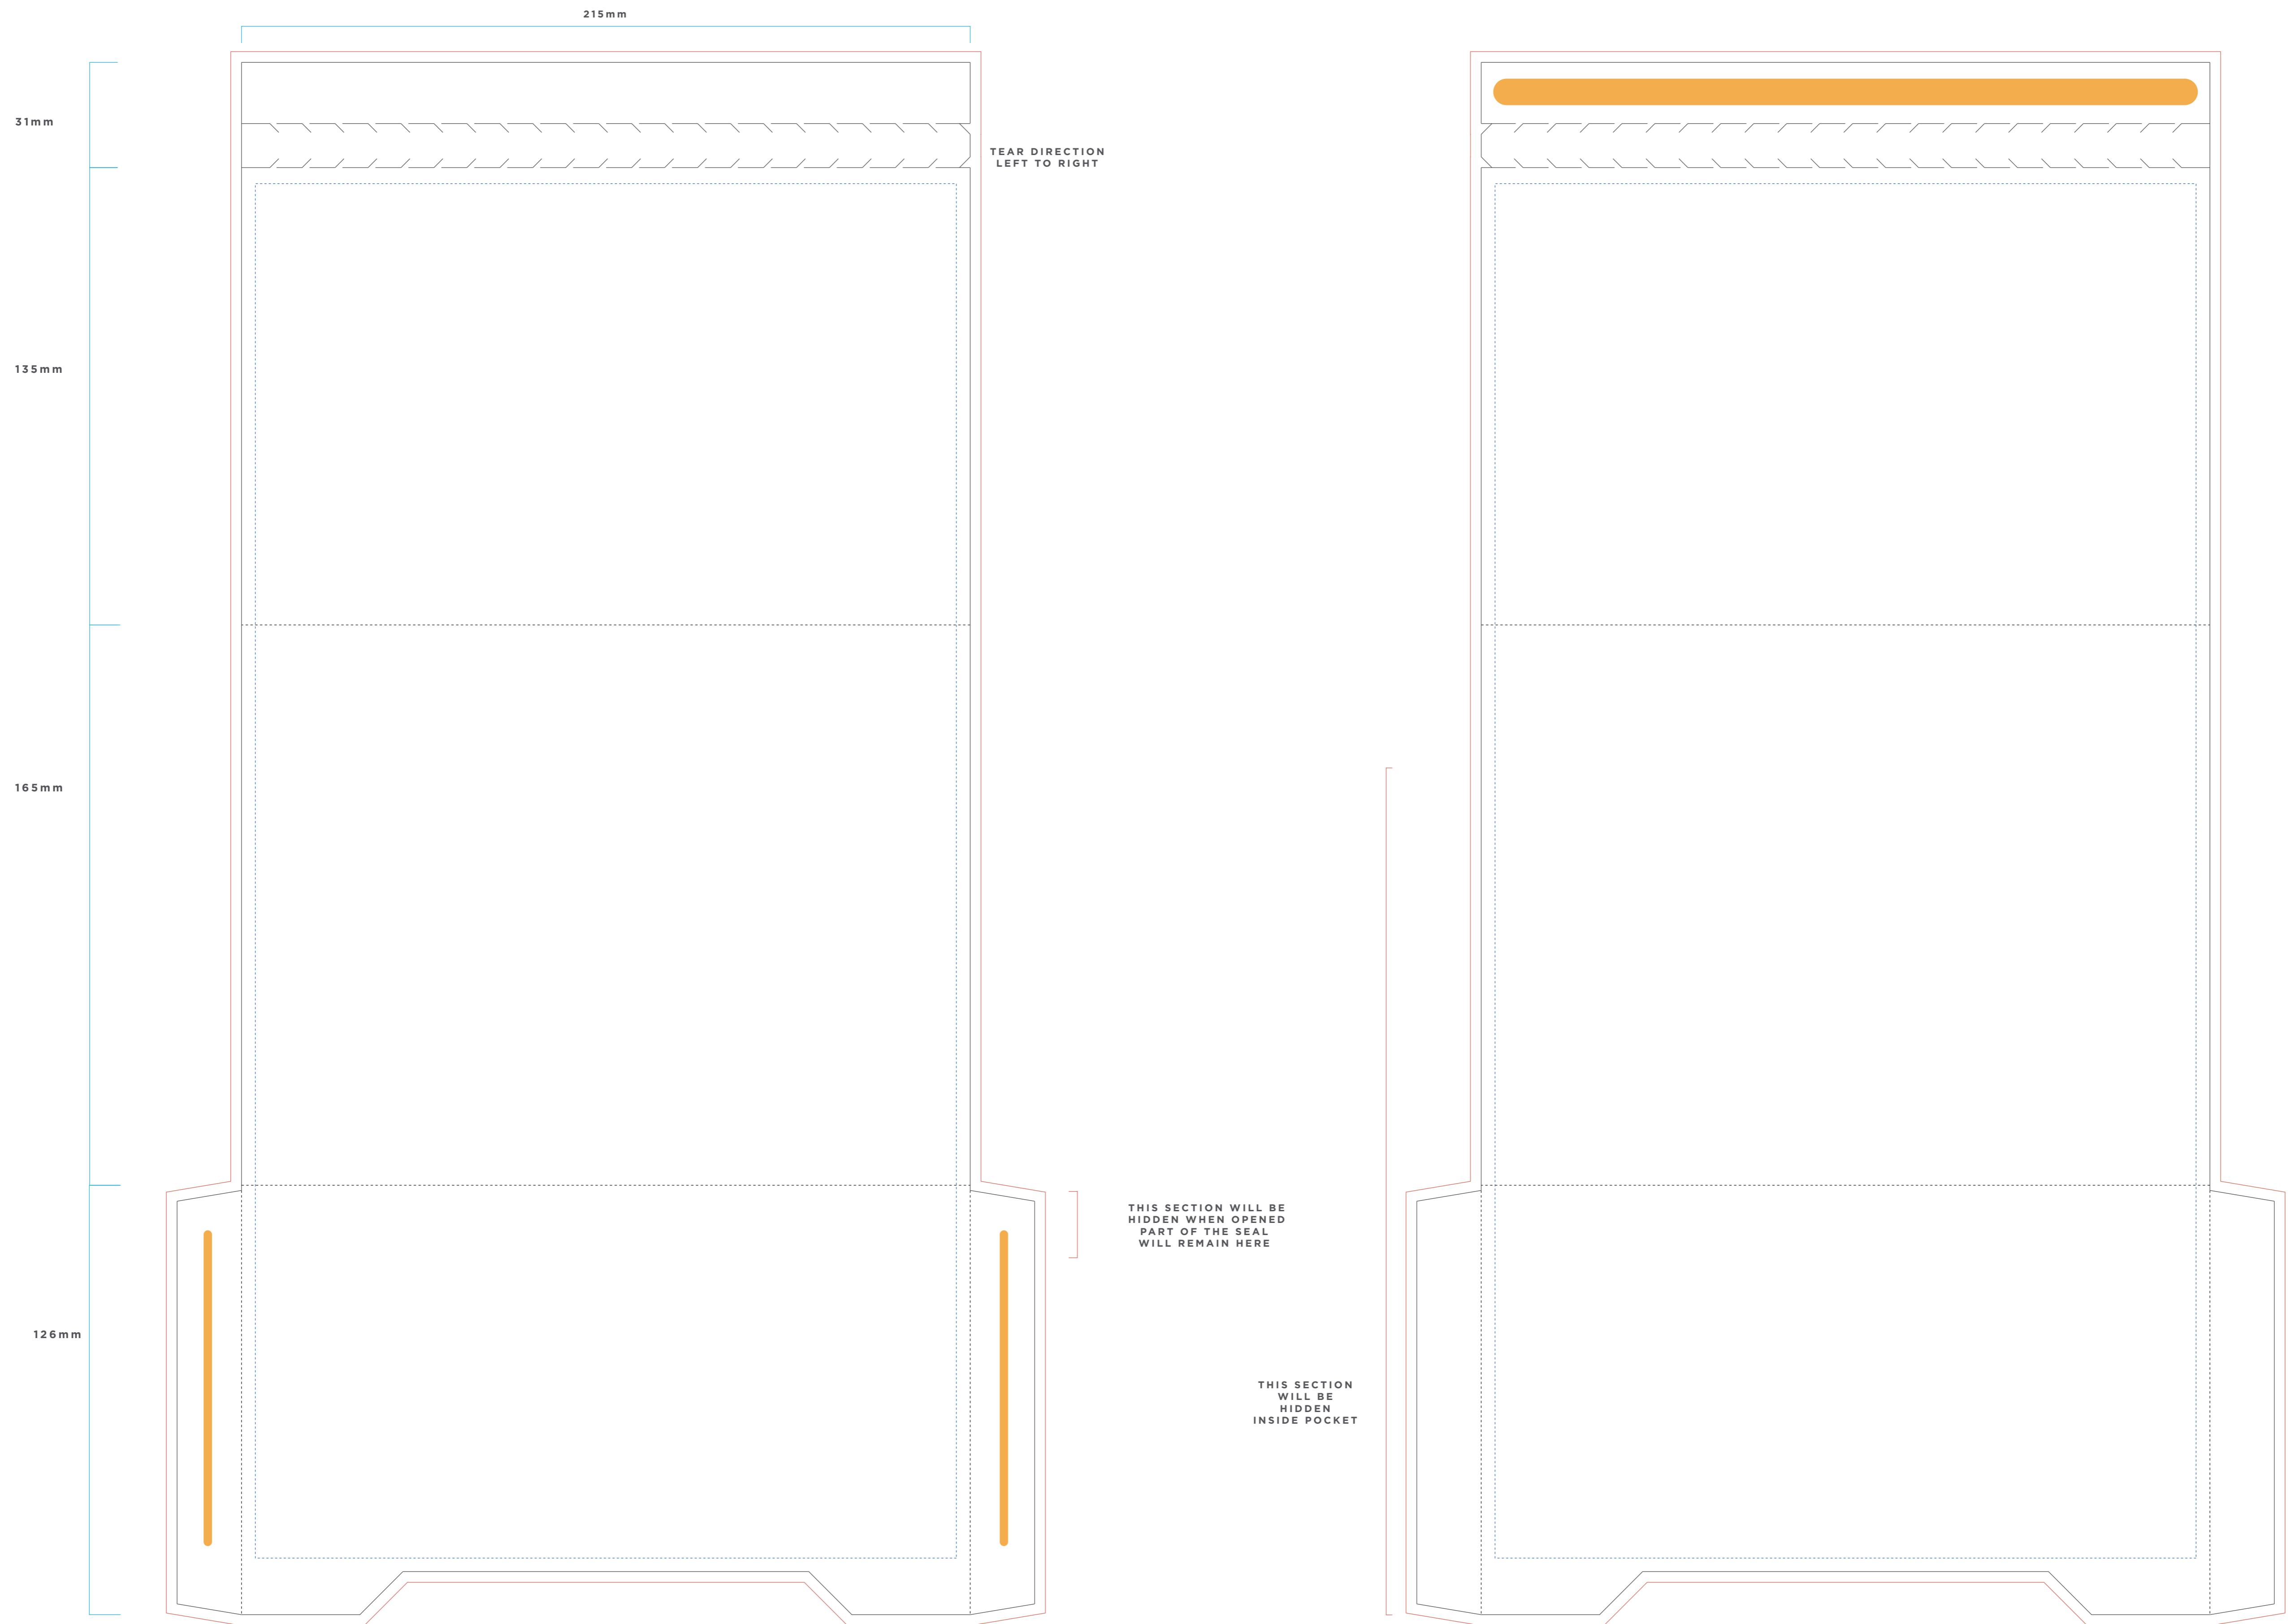

Wristband Mailer

Large Bifold Mailer
165x215mm [8.5x6.5"]

Finish
✔ Gloss

Template Key

- = Bleed Line
- = Cut Line
- ⋯ = Safe Zone
- = Glue

Please Note

By submitting your approval of the order & artwork, you are accountable & agree all the details on the order & artwork are accurate to your requests. Once we receive your mandatory email approval, production will begin. If you make any changes to the order after your approval, you will be financially responsible for what has been produced & timelines may be affected. Due to differing screen resolutions, the colors in the template are a guide. The Pantones denoted in the artwork will be used for matching, but the colors of the final product may have a max variance of 5-10%. Be aware that small text or details may infill when products are produced.