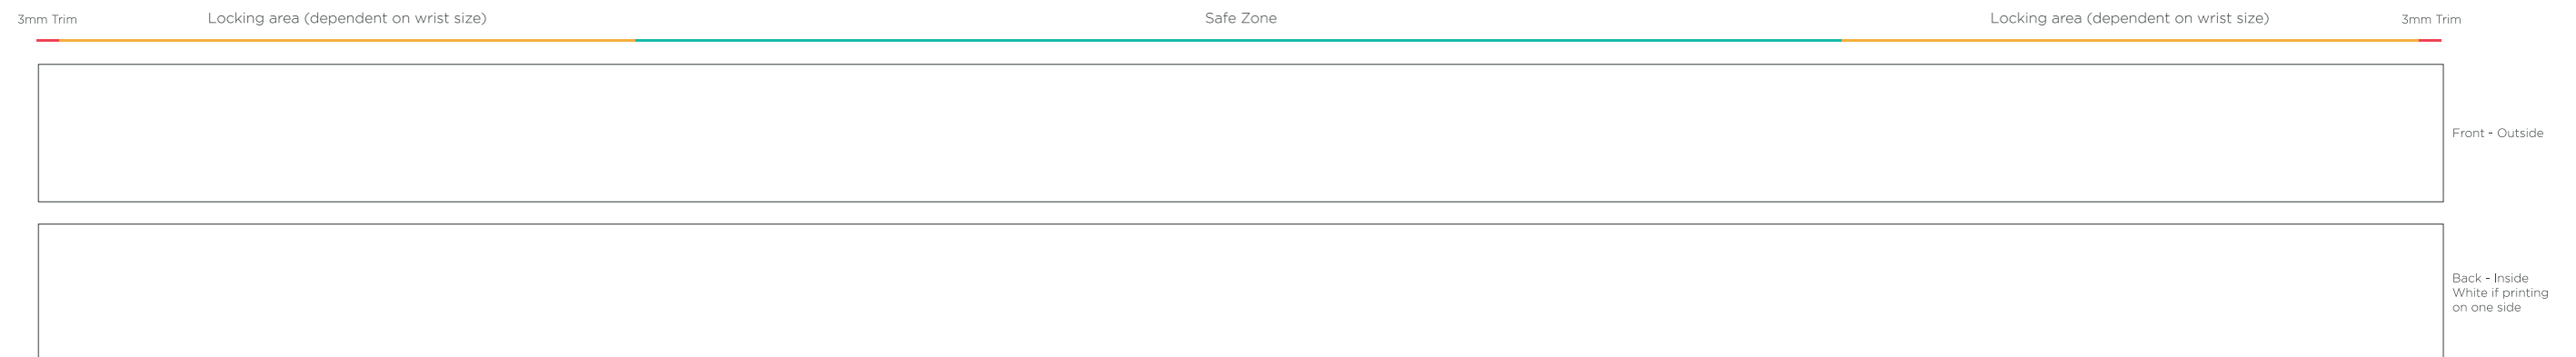

## 20x350mm - Adjustable

By submitting your approval of the artwork; You agree all the details on the artwork are accurate. If you make any changes after your approval, you will be financially responsible for what has been produced & timelines may be affected. Due to differing screen resolutions, the colours in the template are a guide. The Pantones denoted in the artwork will be used for matching, but the colours of the final product may have a max variance of 5-10%

### Base Colour