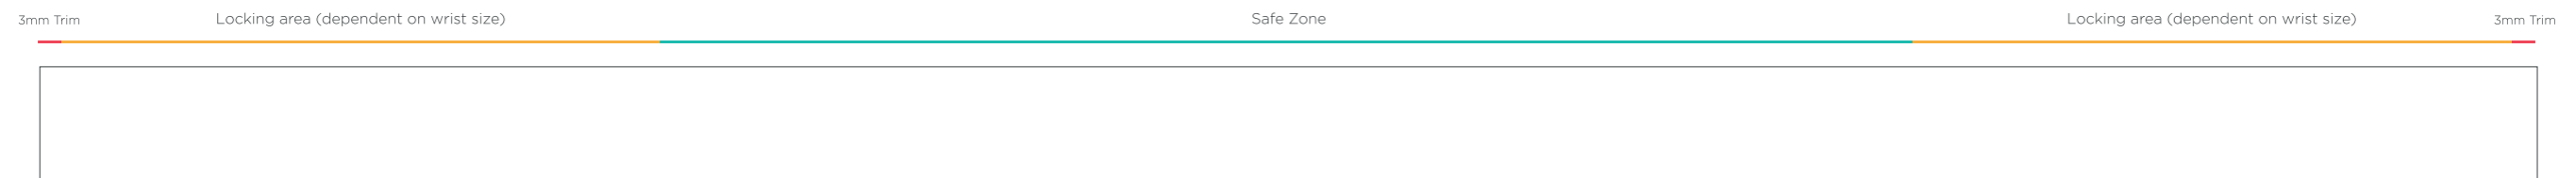

FABRIC WOVEN

16x350mm - Adjustable

By submitting your approval of the artwork; You agree all the details on the artwork are accurate. If you make any changes after your approval, you will be financially responsible for what has been produced & timelines may be affected. Due to differing screen resolutions, the colours in the template are a guide. The Pantones denoted in the artwork will be used for matching, but the colours of the final product may have a max variance of 5-10%

Woven Wristband Colours

(Up to 8 spot colours)

Lock Option

Copyright

Copyright 2024, CCL Industries (UK) Limited all rights reserved. All content and their selection and arrangement on this proof is the copyright of CCL Industries (UK) Limited or its licensors. All brand names, product and service names and titles used in this proof are trademarks, trade names or service marks and their permitted use by CCL Industries (UK) Limited or their third party suppliers.