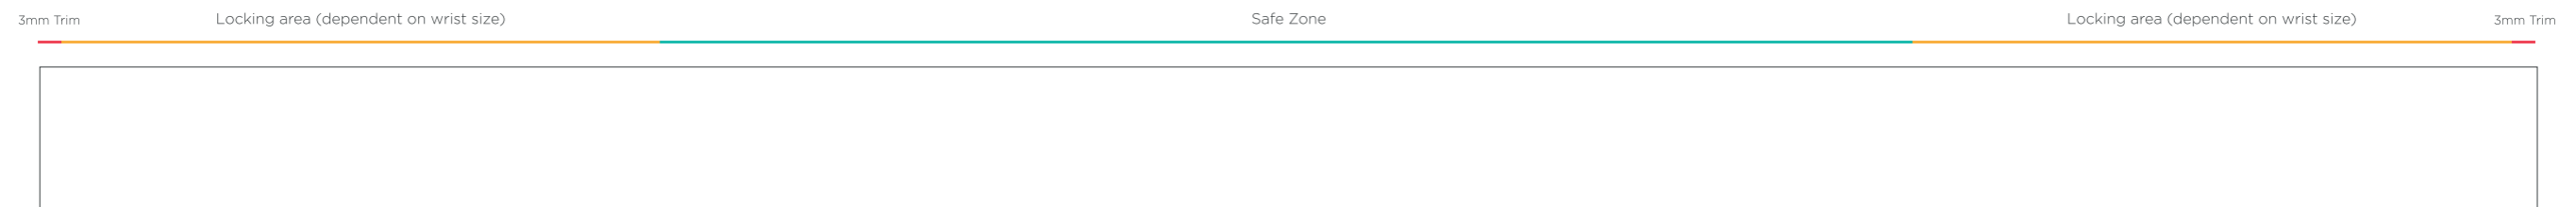

## 20x350mm - Adjustable

By submitting your approval of the artwork; You agree all the details on the artwork are accurate. If you make any changes after your approval, you will be financially responsible for what has been produced & timelines may be affected. Due to differing screen resolutions, the colours in the template are a guide. The Pantones denoted in the artwork will be used for matching, but the colours of the final product may have a max variance of 5-10%

### Woven Wristband Colours

(Up to 8 spot colours)