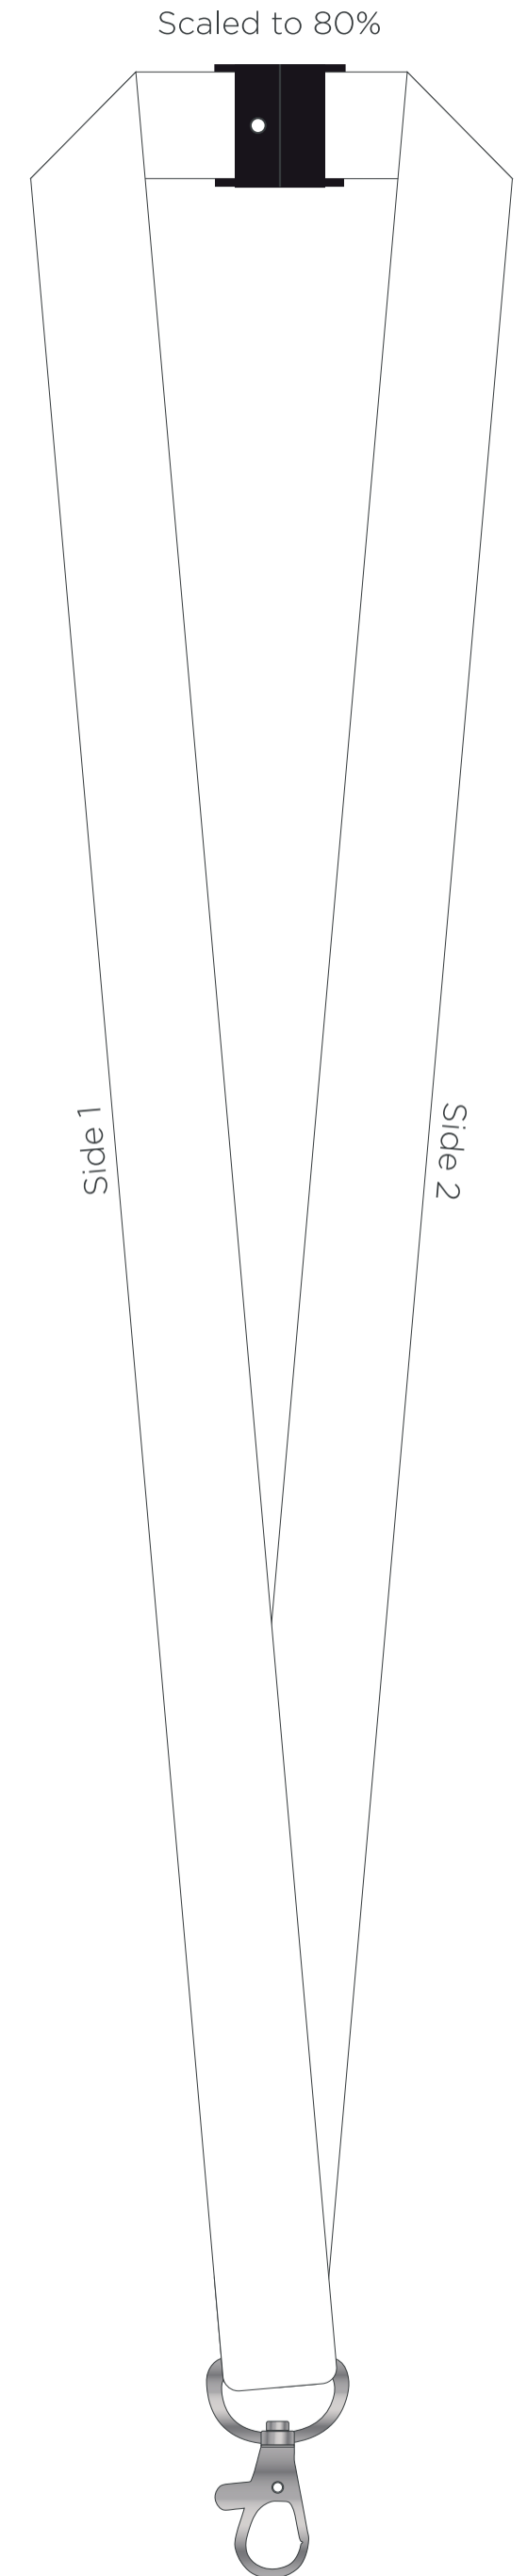

LANYARD PET

20x900mm - Dog Clip

By submitting your approval of the artwork; You agree all the details on the artwork are accurate. If you make any changes after your approval, you will be financially responsible for what has been produced & timelines may be affected. Due to differing screen resolutions, the colours in the template are a guide. The Pantones denoted in the artwork will be used for matching, but the colours of the final product may have a max variance of 5-10%

Base Colour
(Full colour)
● 0000c

Print Option
(Front & back as standard)
○

Material
✓ rPET

Attachments
 ✓ Dog Clip
 ✓ Safety Break
 ● Black

Copyright
 Copyright 2024, CCL Industries (UK) Limited all rights reserved. All content and their selection and arrangement on this proof is the copyright of CCL Industries (UK) Limited or its licensors. All brand names, product and service names and titles used in this proof are trademarks, trade names or service marks and their permitted use by CCL Industries (UK) Limited or their third party suppliers.