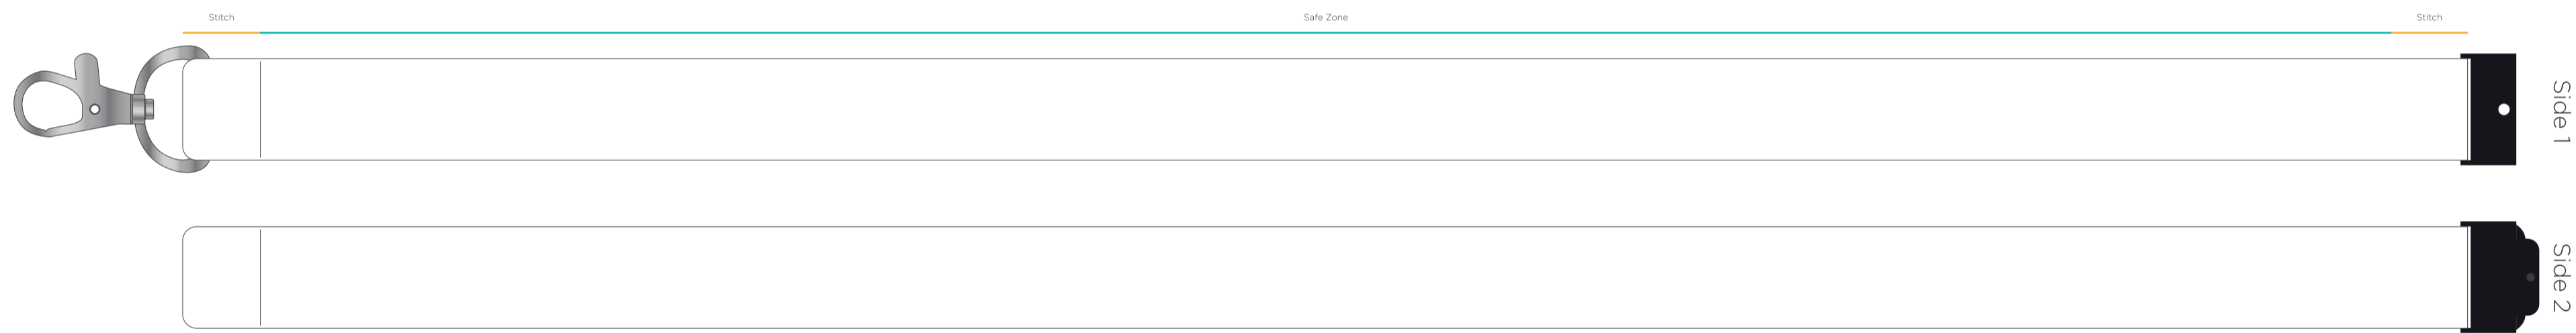

LANYARD PET

20x900mm - Dog Clip

By submitting your approval of the artwork; You agree all the details on the artwork are accurate. If you make any changes after your approval, you will be financially responsible for what has been produced & timelines may be affected. Due to differing screen resolutions, the colours in the template are a guide. The Pantones denoted in the artwork will be used for matching, but the colours of the final product may have a max variance of 5-10%

Base Colour
(Full colour)
● 0000c

Print Option
(Front & back as standard)
○

Material
✓ rPET

Attachments
 ✓ Dog Clip
 ✓ Safety Break
 ● Black

Copyright
 Copyright 2024, CCL Industries (UK) Limited all rights reserved. All content and their selection and arrangement on this proof is the copyright of CCL Industries (UK) Limited or its licensors. All brand names, product and service names and titles used in this proof are trademarks, trade names or service marks and their permitted use by CCL Industries (UK) Limited or their third party suppliers.