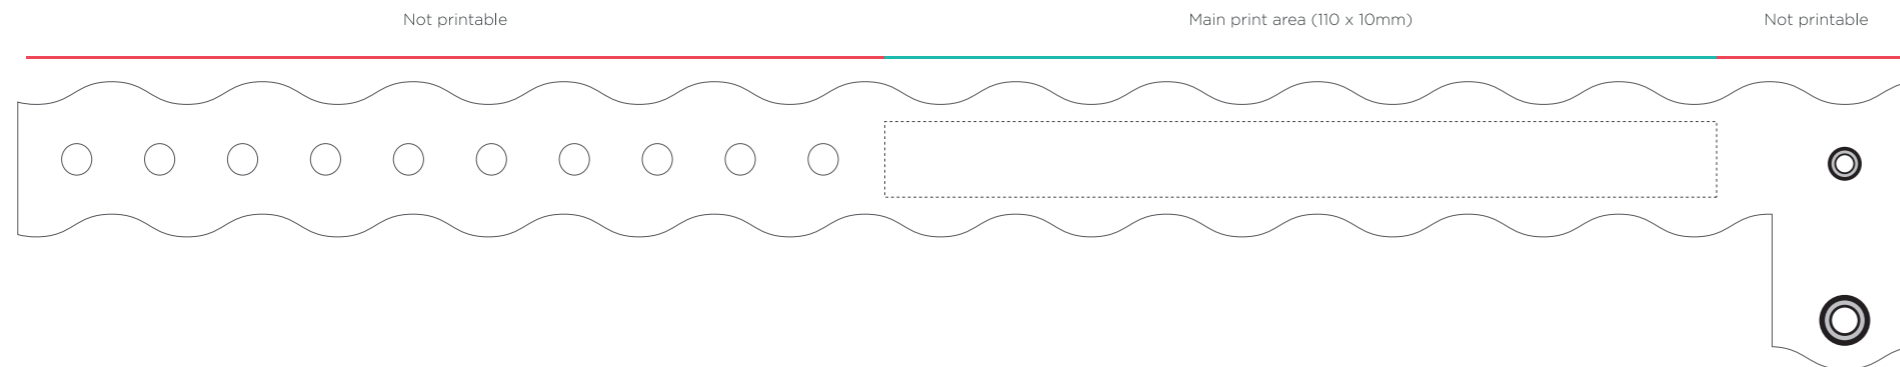

VINYL WRISTBAND

Koolband

By submitting your approval of the artwork; You are agree all the details on the artwork are accurate. If you make any changes after your approval, you will be financially responsible for what has been produced & timelines may be affected. Due to differing screen resolutions, the colours in the template are a guide. The Pantones denoted in the artwork will be used for matching, but the colours of the final product may have a max variance of 5-10%