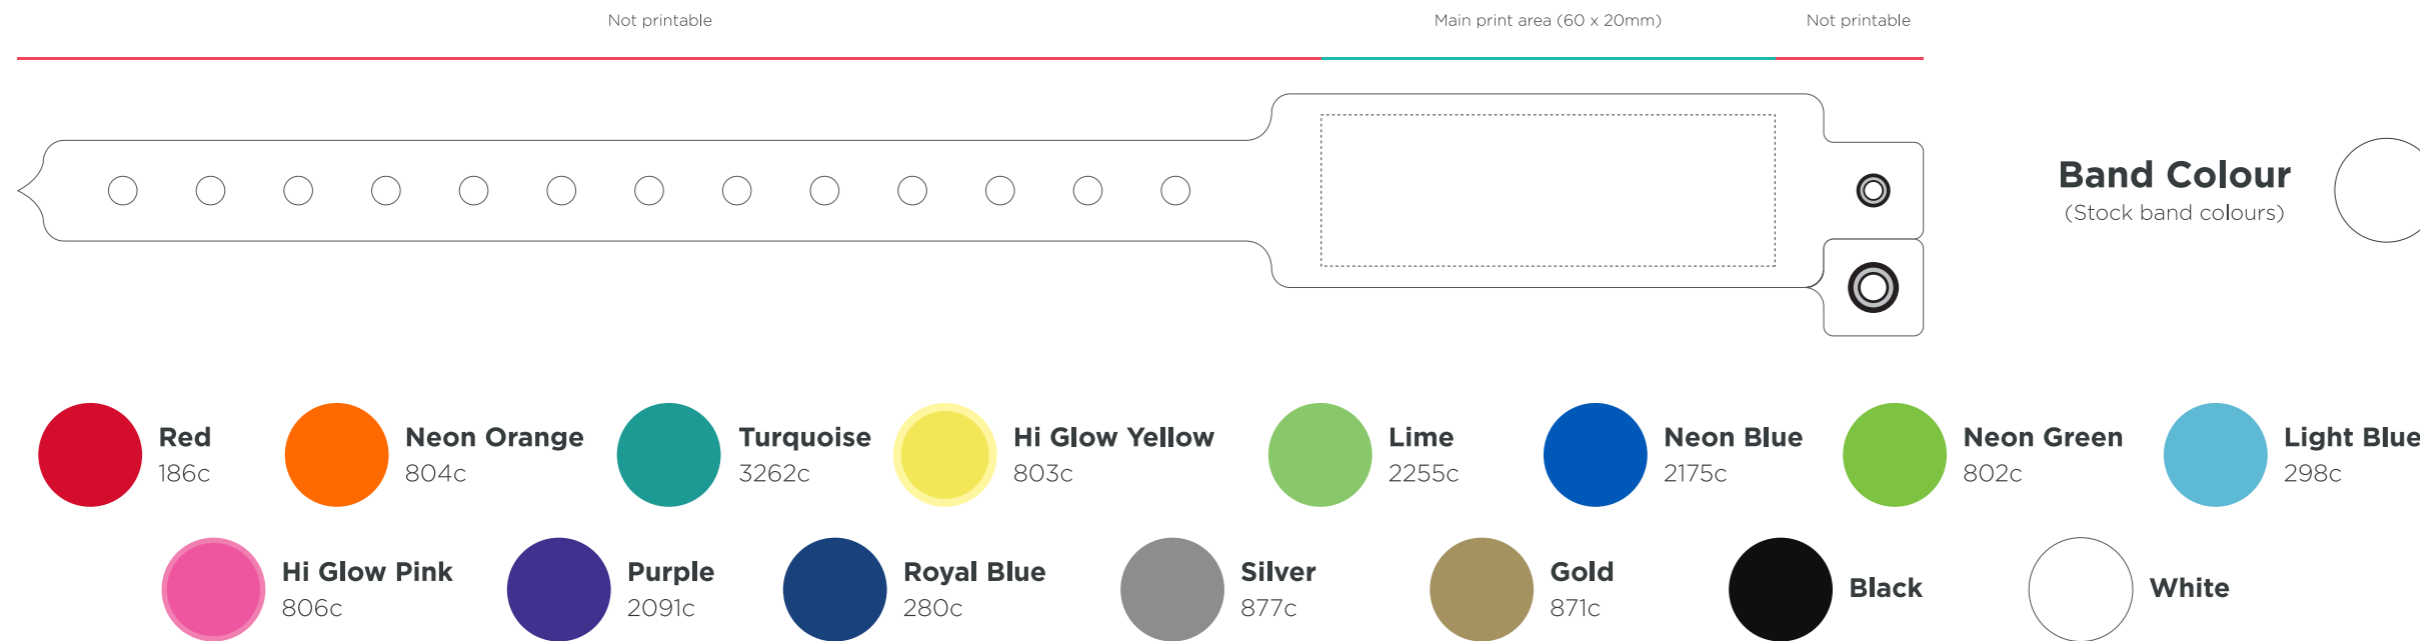

# VINYL WRISTBAND

## Wide Face

By submitting your approval of the artwork; You are agree all the details on the artwork are accurate. If you make any changes after your approval, you will be financially responsible for what has been produced & timelines may be affected. Due to differing screen resolutions, the colours in the template are a guide. The Pantones denoted in the artwork will be used for matching, but the colours of the final product may have a max variance of 5-10%