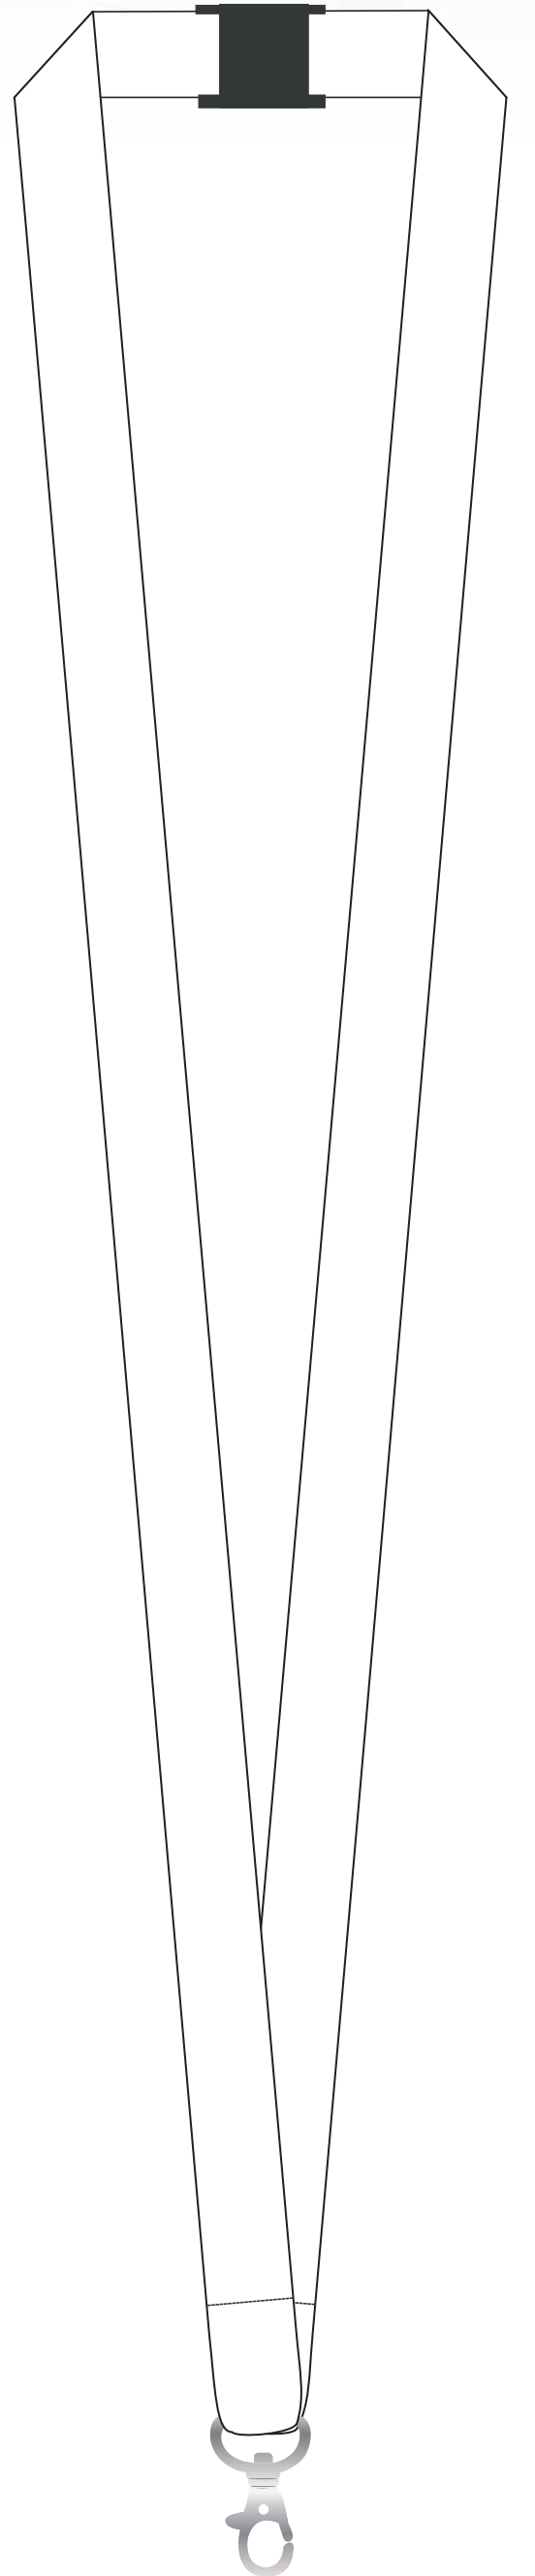

LANYARD

Design Template

Dog Clip

Safety break
at back of neck as standard

BASE

000c

PRINTED:

000c

1 side

2 side

Screen Printed

Full Colour

SIZE: 10mm  15mm  20mm  25mm  30mm  x 900mm

MATERIAL: Ribbed  Smooth  Tubular  Woven  PET  Bamboo 

SUPPLYING ARTWORK

 Artwork is Vector / Artwork 300dpi