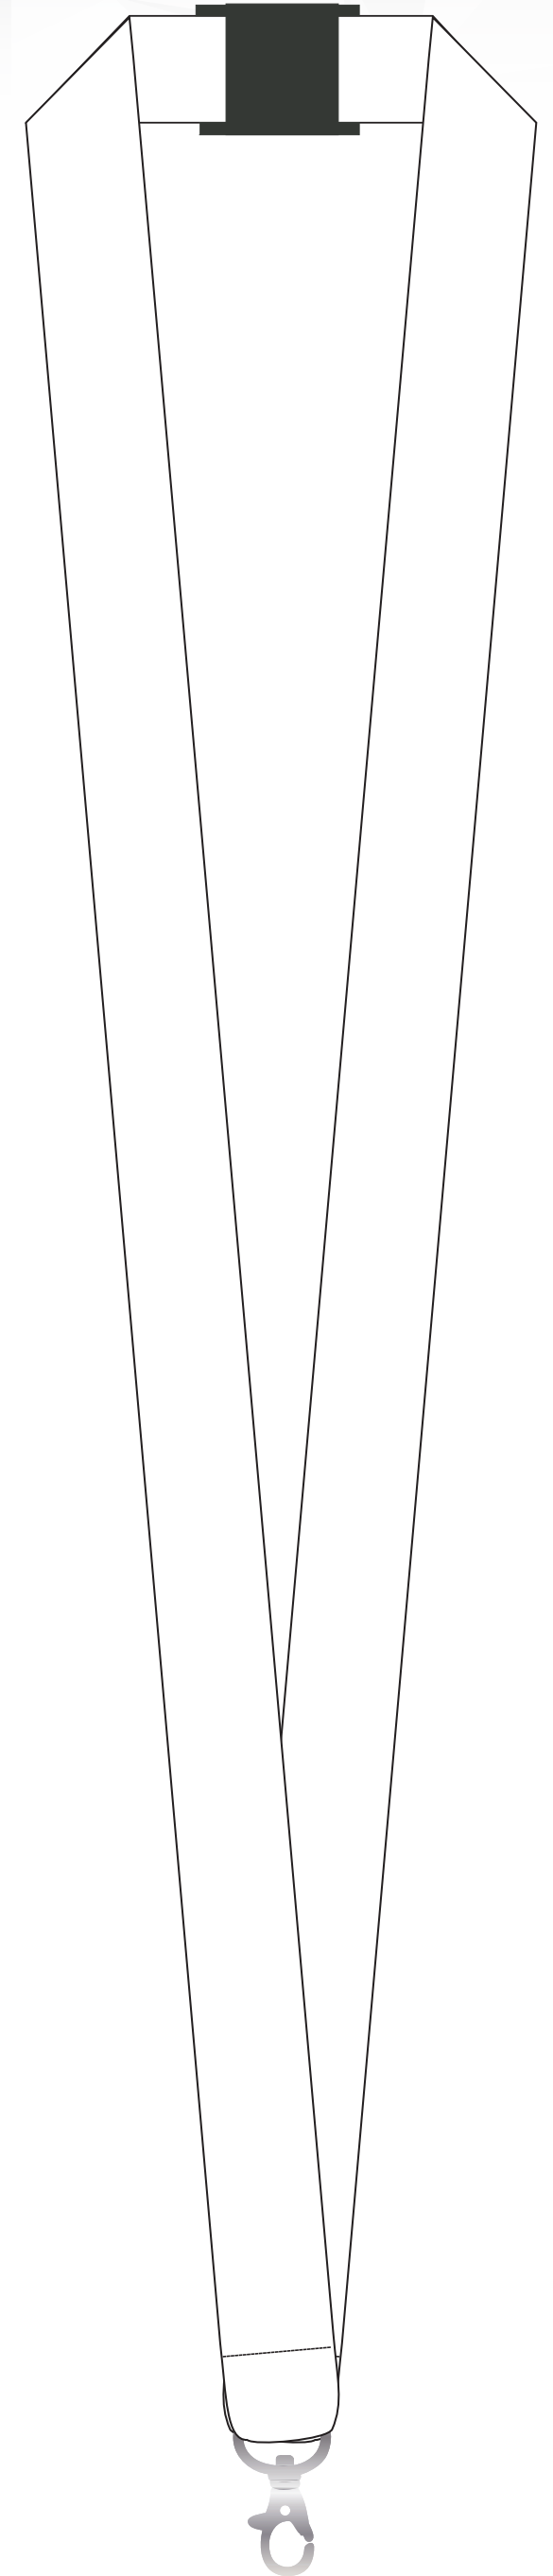

# LANYARD

Design Template

Dog Clip

Safety break  
at back of neck as standard

**BASE**

000c

**PRINTED:**

000c

1 side

2 side

Screen Printed

Full Colour

**SIZE:** 10mm 15mm 20mm 25mm 30mm x 900mm

**MATERIAL:** Ribbed Smooth Tubular Woven PET Bamboo

**SUPPLYING ARTWORK** ✦

Artwork is Vector / Artwork 300dpi