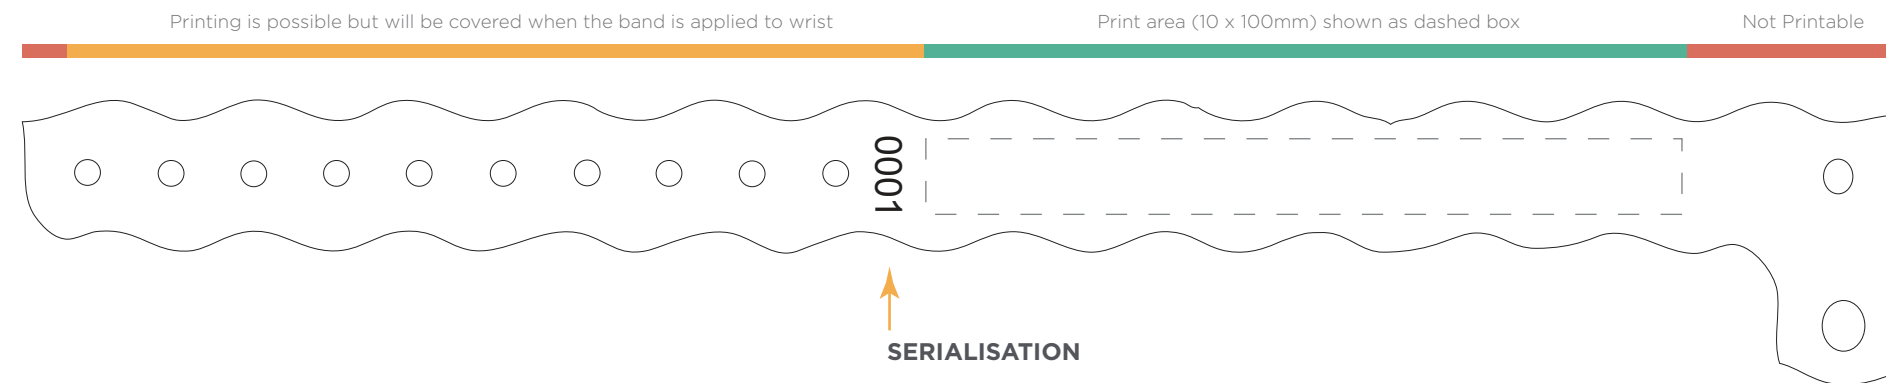

# VINYL WRISTBAND

## Koolband / Glitterband

**BASE COLOUR**

**PRINTED**

**Colours Available**

**Koolband**

**Glitterband**

**SUPPLYING ARTWORK**

Up to 4 spot colours

Artwork is Vector / Artwork 300dpi

Fonts have been outlined / packaged with art file

Linked files have been embedded / packaged with art file

\*Socket and studs colors may vary

\* Pantone matching is not possible due to vinyl material, however we will endeavour to match as close as possible