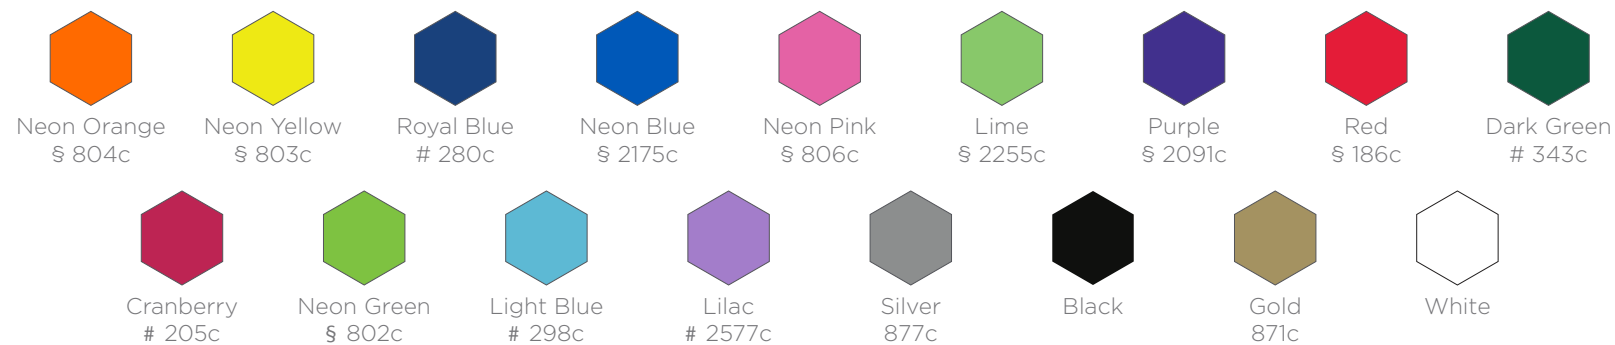

## Koolband / Glitterband

**BASE COLOUR**

**PRINTED**

**Colours Available**

**Koolband**

**Glitterband**

**SUPPLYING ARTWORK**

Up to 4 spot colours

Artwork is Vector / Artwork 300dpi

Fonts have been outlined / packaged with art file

Linked files have been embedded / packaged with art file

\*Socket and studs colors may vary

\* Pantone matching is not possible due to vinyl material, however we will endeavour to match as close as possible

# = Matte base colour

§ = Gloss base colour