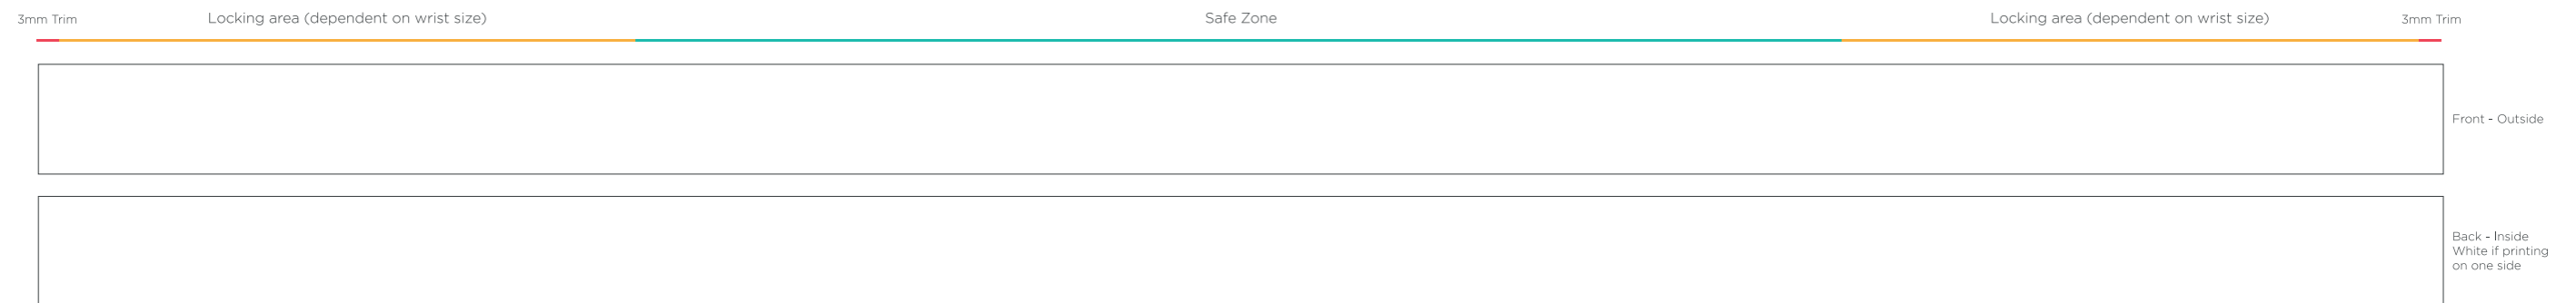

FABRIC PET

16x350mm - Adjustable

By submitting your approval of the artwork; You agree all the details on the artwork are accurate. If you make any changes after your approval, you will be financially responsible for what has been produced & timelines may be affected. Due to differing screen resolutions, the colours in the template are a guide. The Pantones denoted in the artwork will be used for matching, but the colours of the final product may have a max variance of 5-10%