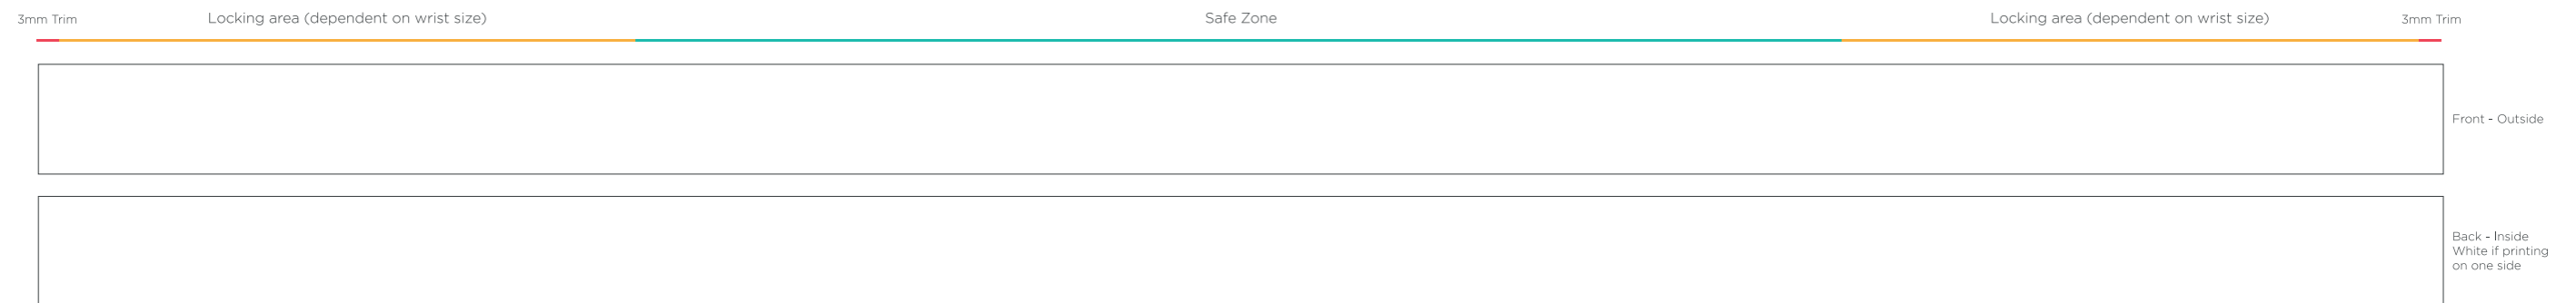

FABRIC PRINTED

16x350mm - Adjustable

By submitting your approval of the artwork; You agree all the details on the artwork are accurate. If you make any changes after your approval, you will be financially responsible for what has been produced & timelines may be affected. Due to differing screen resolutions, the colours in the template are a guide. The Pantones denoted in the artwork will be used for matching, but the colours of the final product may have a max variance of 5-10%