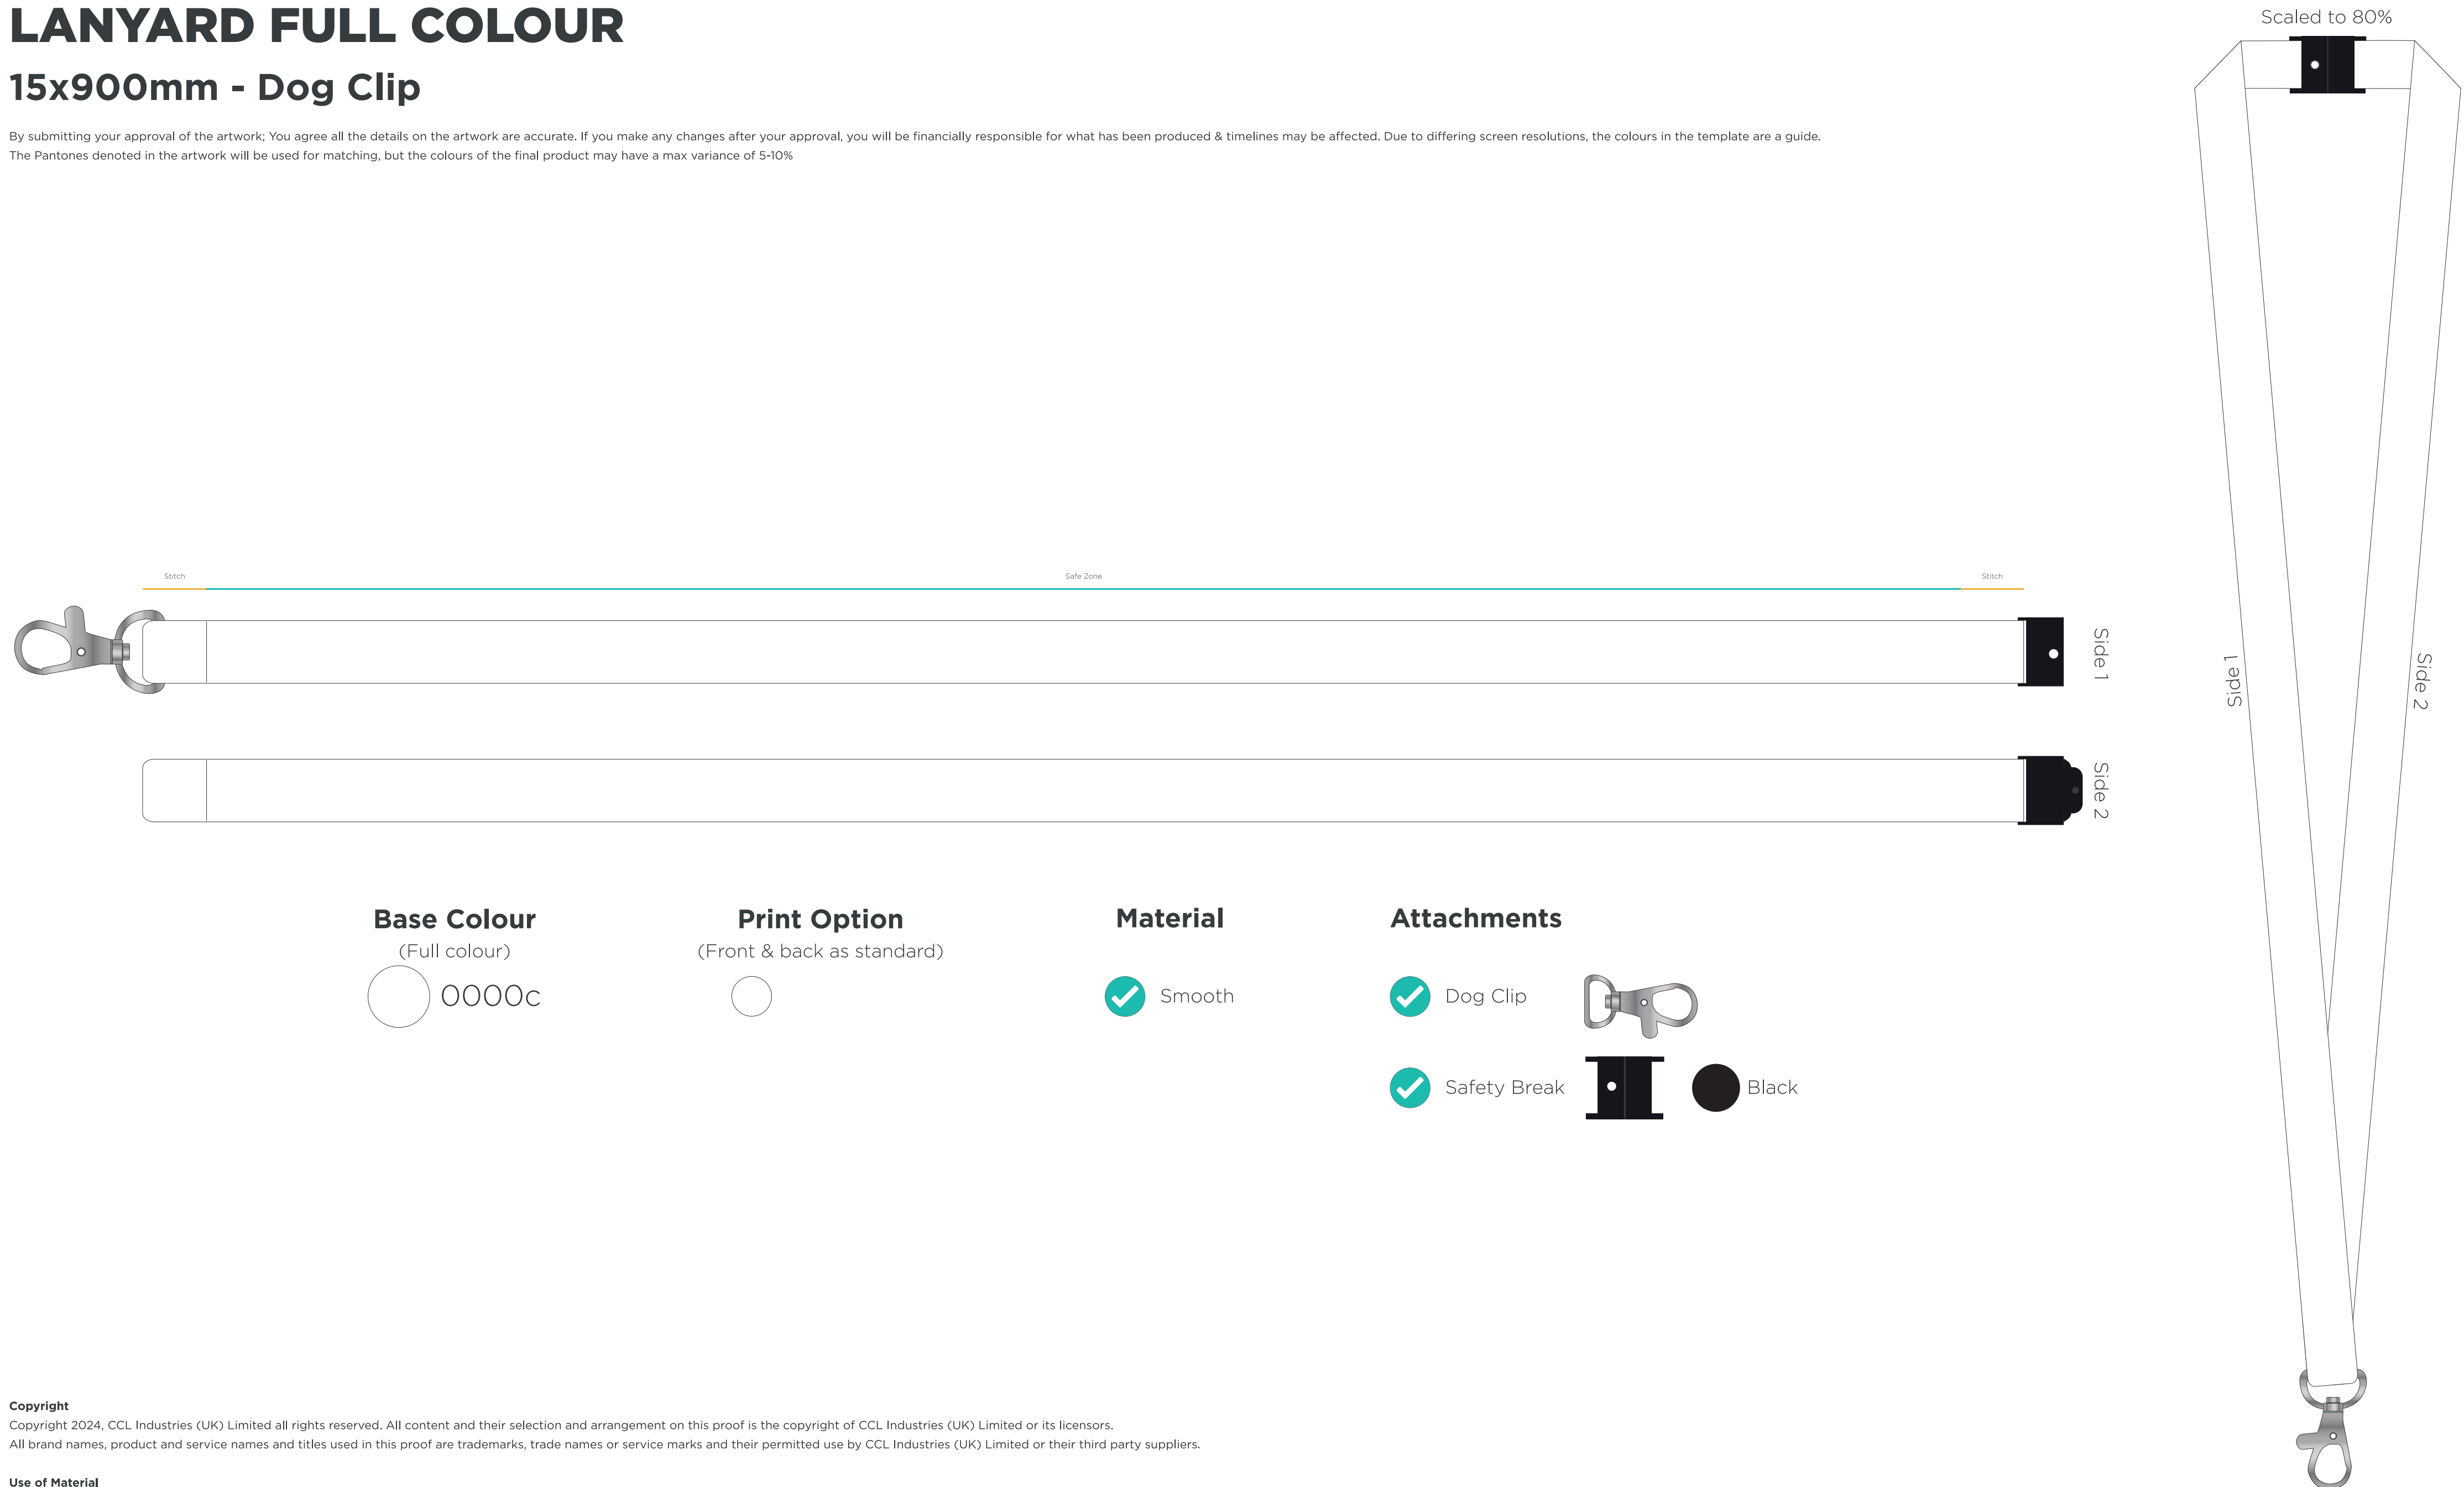

# LANYARD FULL COLOUR

## 15x900mm - Dog Clip

By submitting your approval of the artwork; You agree all the details on the artwork are accurate. If you make any changes after your approval, you will be financially responsible for what has been produced & timelines may be affected. Due to differing screen resolutions, the colours in the template are a guide. The Pantones denoted in the artwork will be used for matching, but the colours of the final product may have a max variance of 5-10%